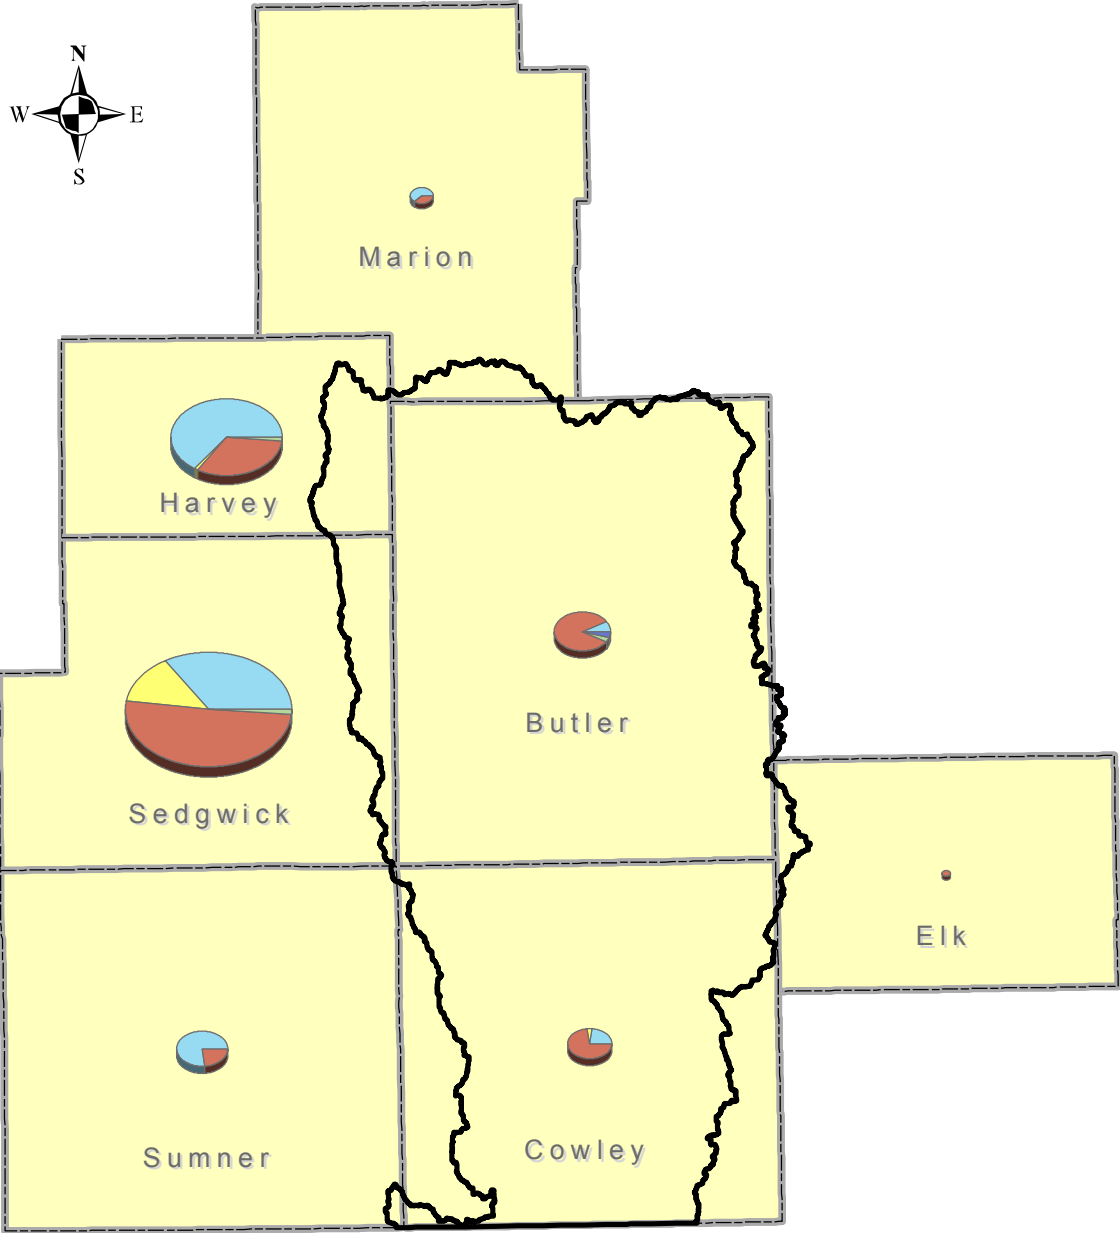

Walnut Basin

2006 Water Use By County

Water Use by Type of Use

Acre Feet

Kansas Water Office February 2008

Data Sources:
 Division of Water Resources, Water Use Program
 Kansas Water Office, Water Marketing Program