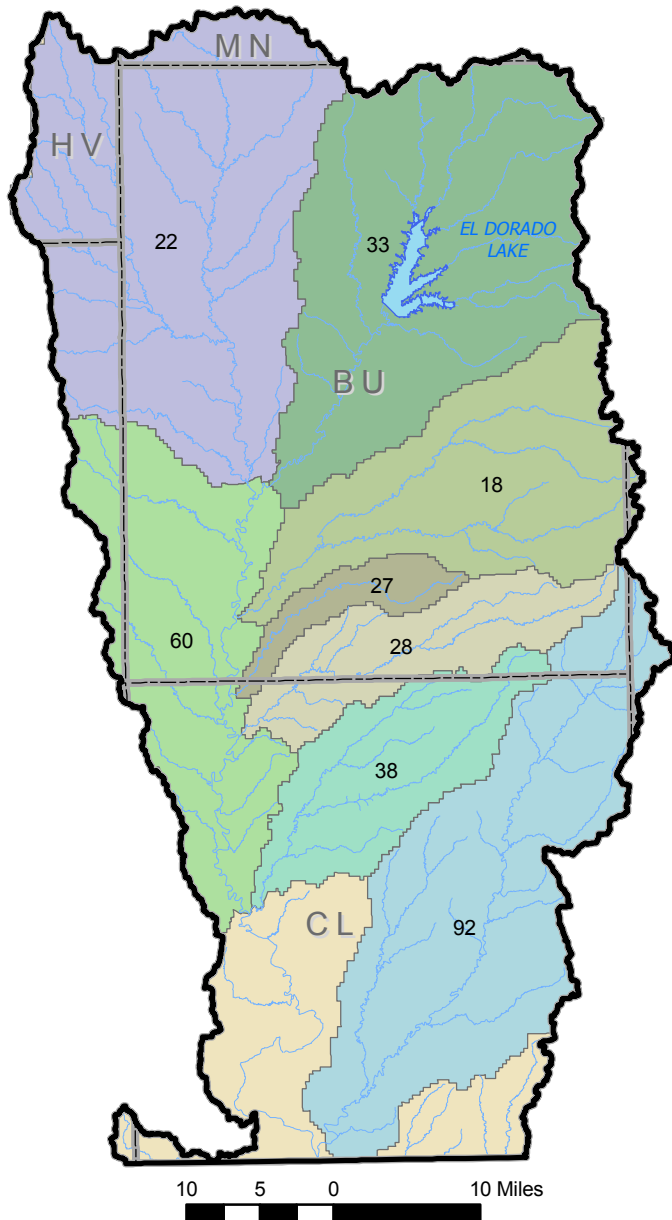

Walnut Basin Watershed Districts

ID	Name
18	Little Walnut-Hickor
22	Whitewater River
27	Muddy Creek
28	Rock Creek
33	Upper Walnut River
38	Timber Creek
60	Middle Walnut River
92	Grouse-Silver Creek

Source:
Kansas Department of Agriculture and
State Conservation Commission

Kansas Water Office, November 2008