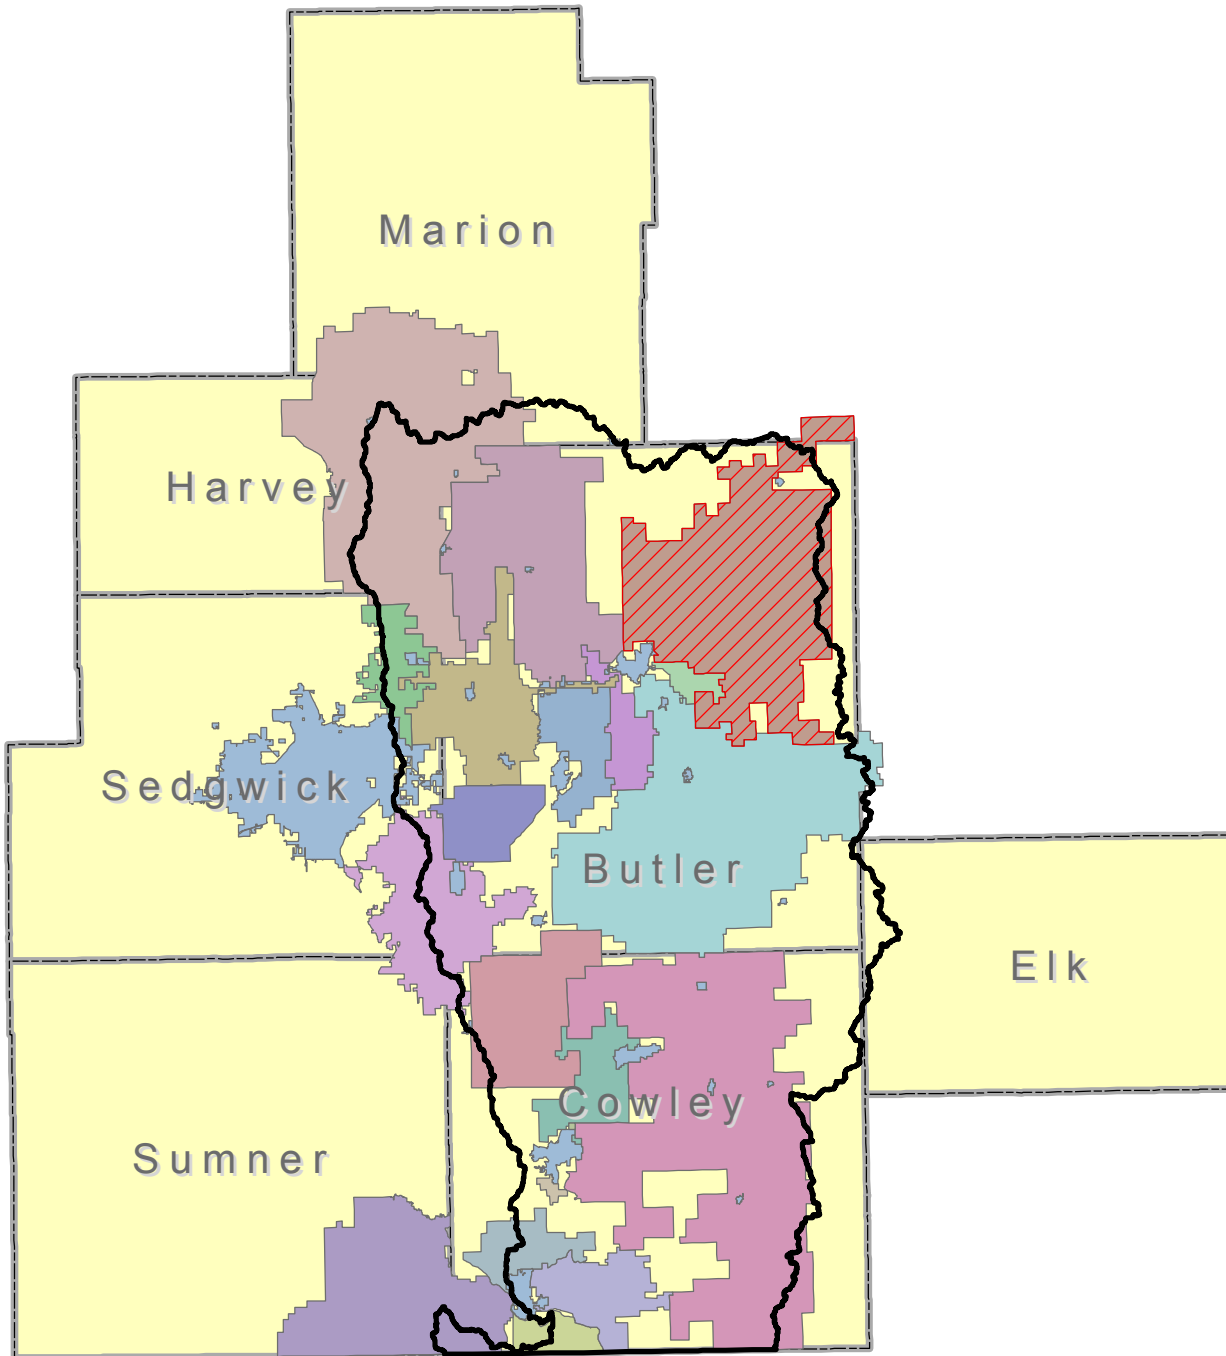

Walnut Basin

Public Water Suppliers

Public Wholesale Water Supply District #08

Kansas Water Office, February 2008