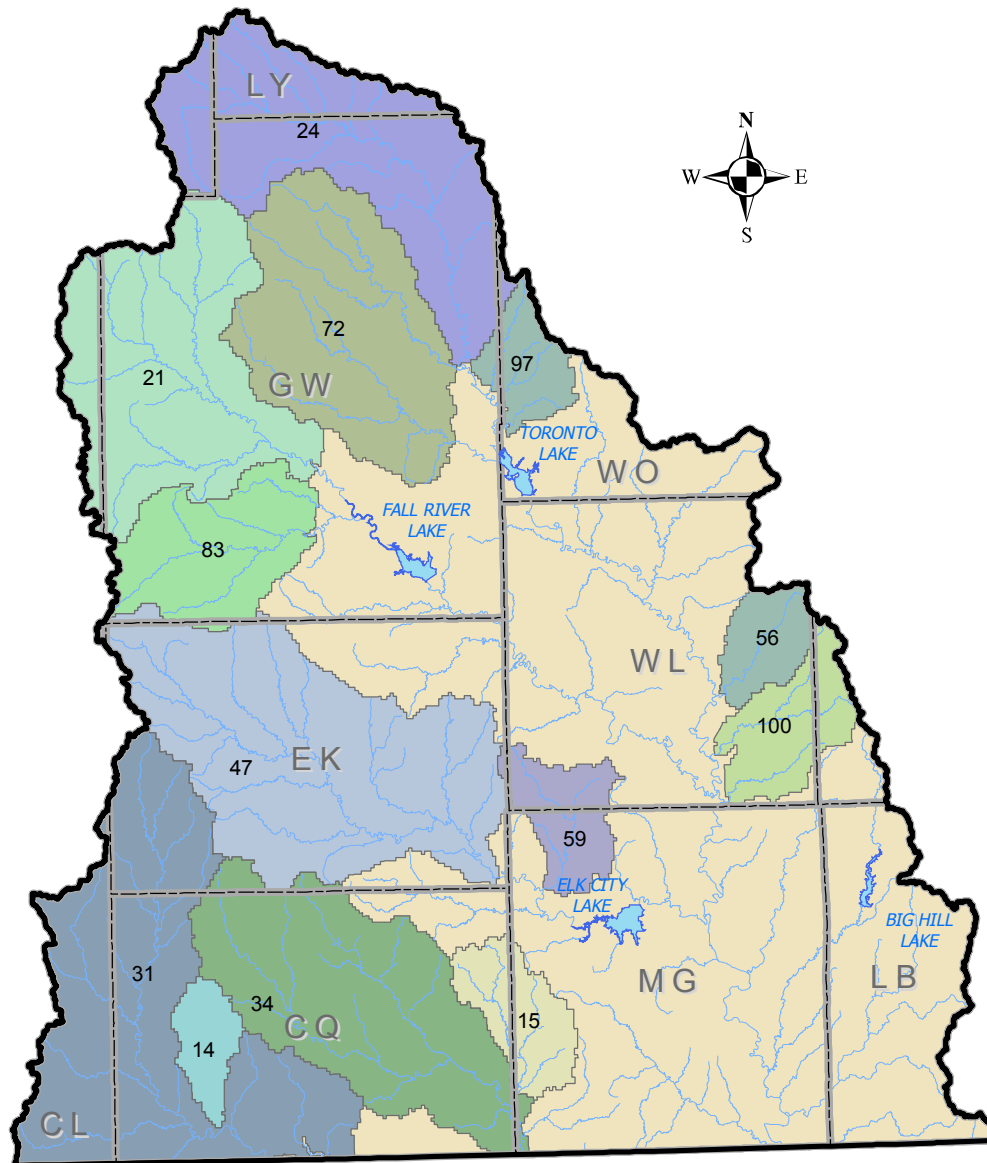

# Verdigris Basin Watershed Districts

ID	Name
14	Grant-Shanghai
15	Bee Creek
21	Fall River
24	Upper Verdigris
31	Big Caney
34	Twin Caney
47	Elk River
56	Cedar Creek
59	Duck Creek
72	Walnut-West
83	Otter Creek
97	Cedar Creek
100	Tri-Creek