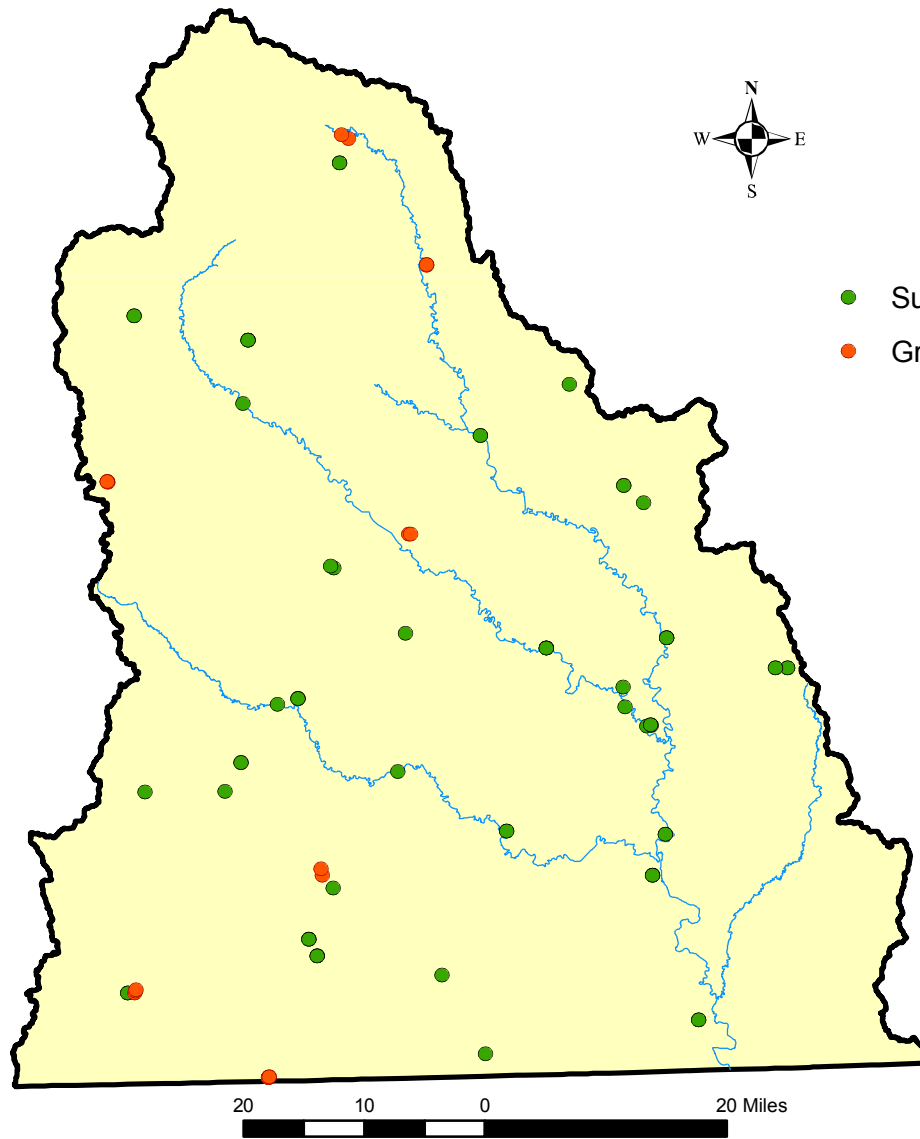

# Verdigris Basin

## Municipal Points of Diversion

- Surface Water
- Ground Water

Prepared for Kansas Water Plan 2008

Data Source: Kansas Department of Agriculture  
November 2008