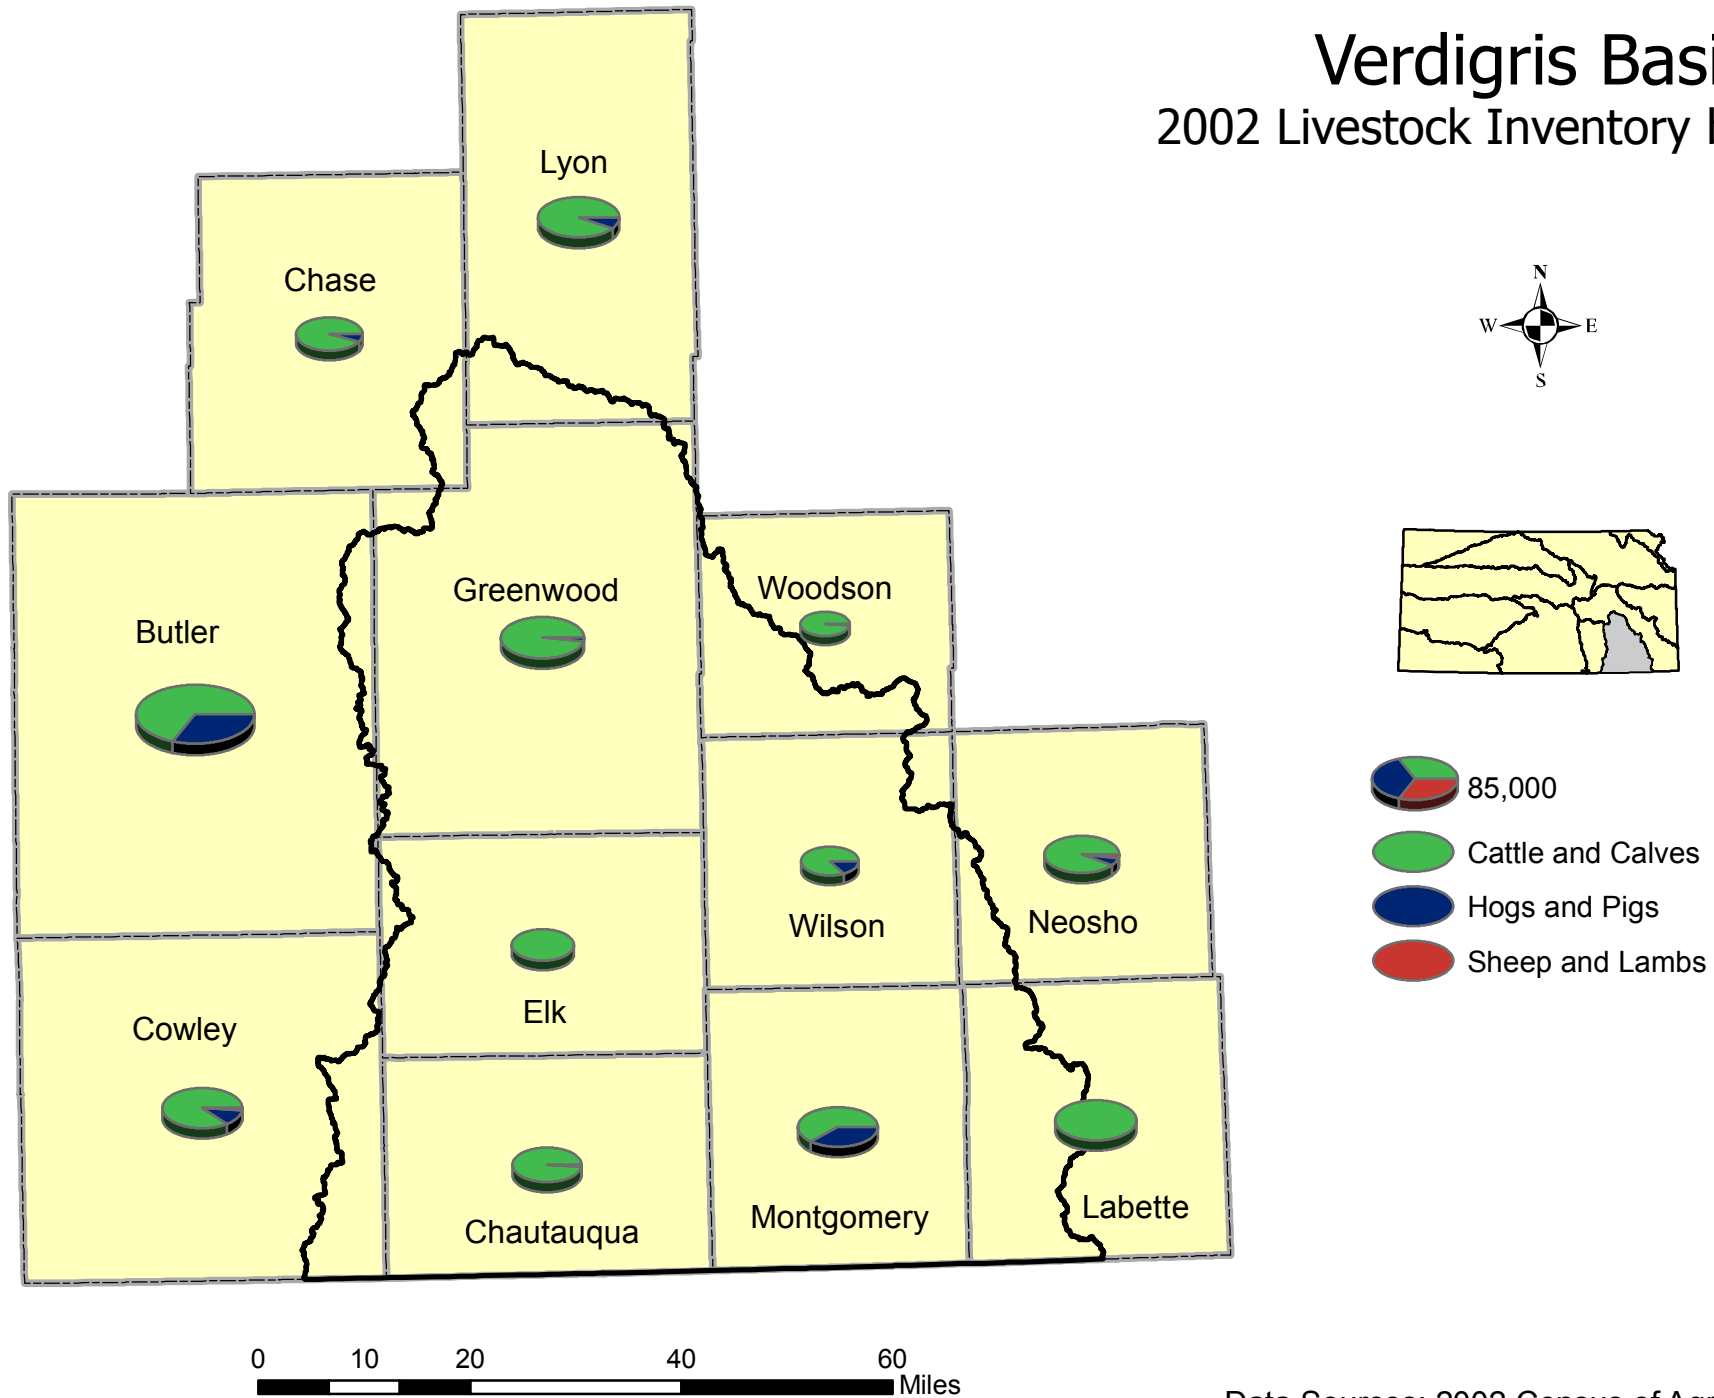

Verdigris Basin

2002 Livestock Inventory by County

Note: Some data not shown to protect individual farm operations

Data Sources: 2002 Census of Agriculture
Prepared for Kansas Water Plan 2008