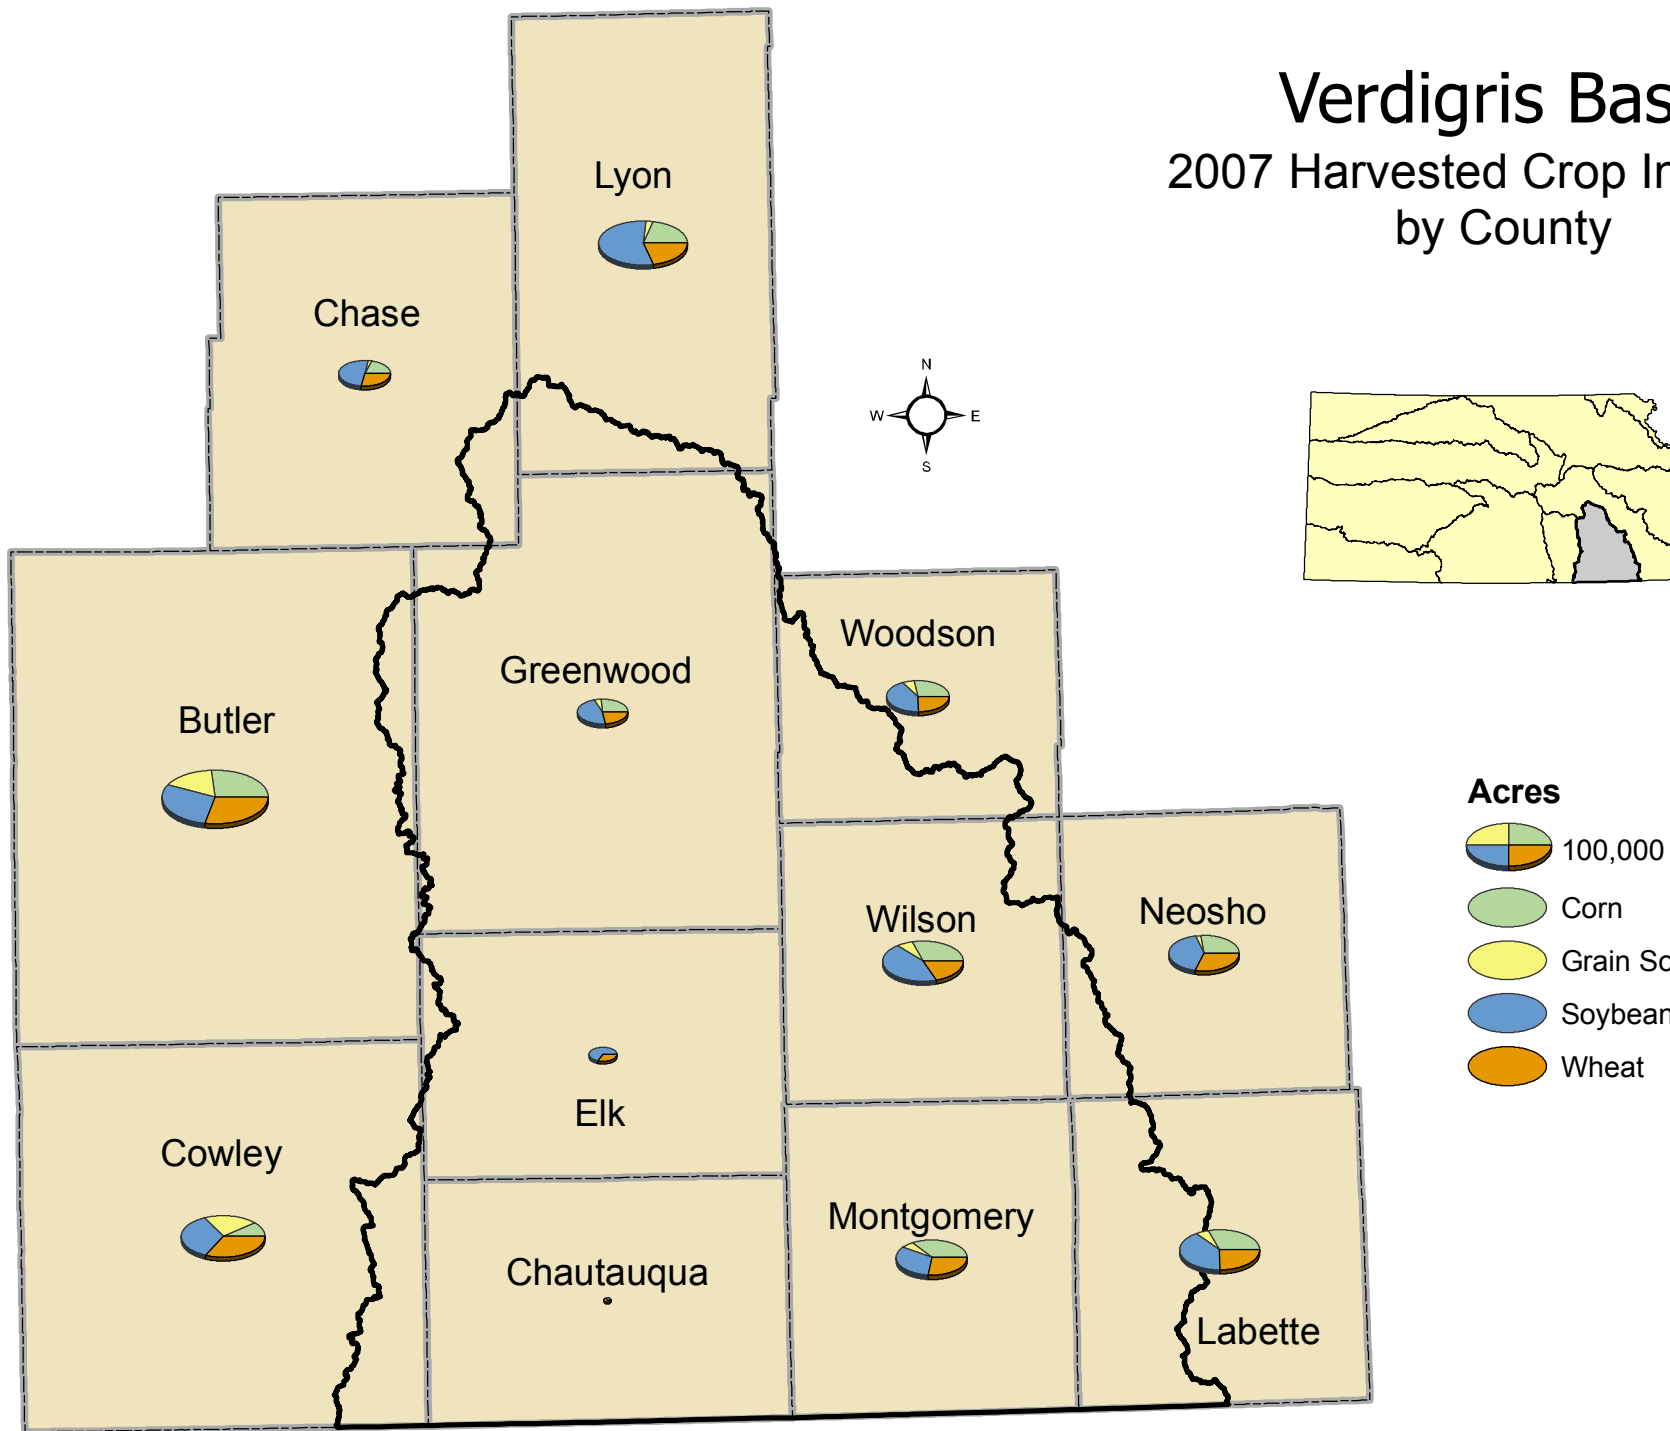

# Verdigris Basin

## 2007 Harvested Crop Inventory by County

Data Sources: Kansas Agricultural Statistics  
 Prepared for Kansas Water Plan 2008