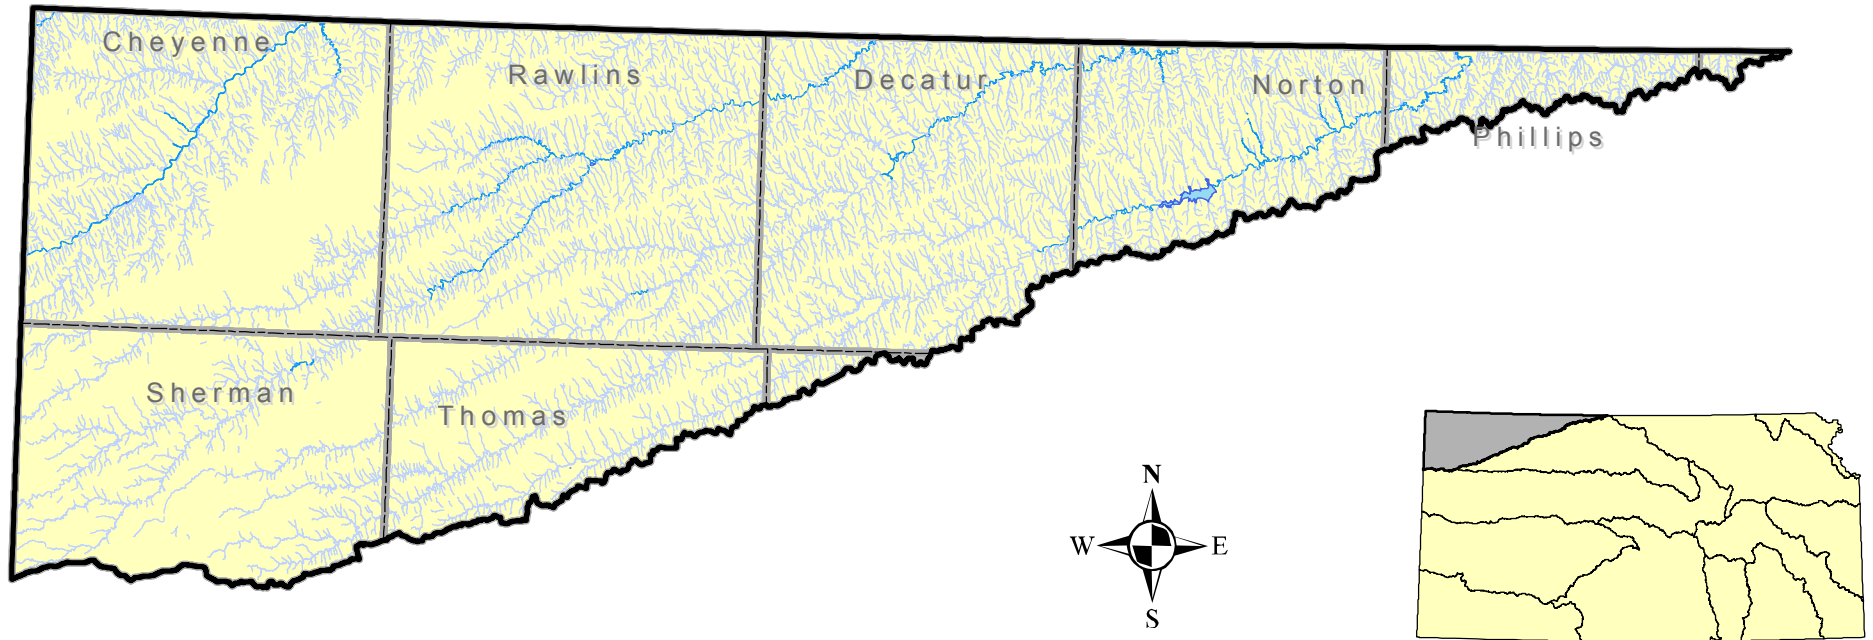

Upper Republican Basin

Surface Water

 Perennial Stream  Intermittent Stream  Lake  County  Basin

Kansas Water Office, June 2008