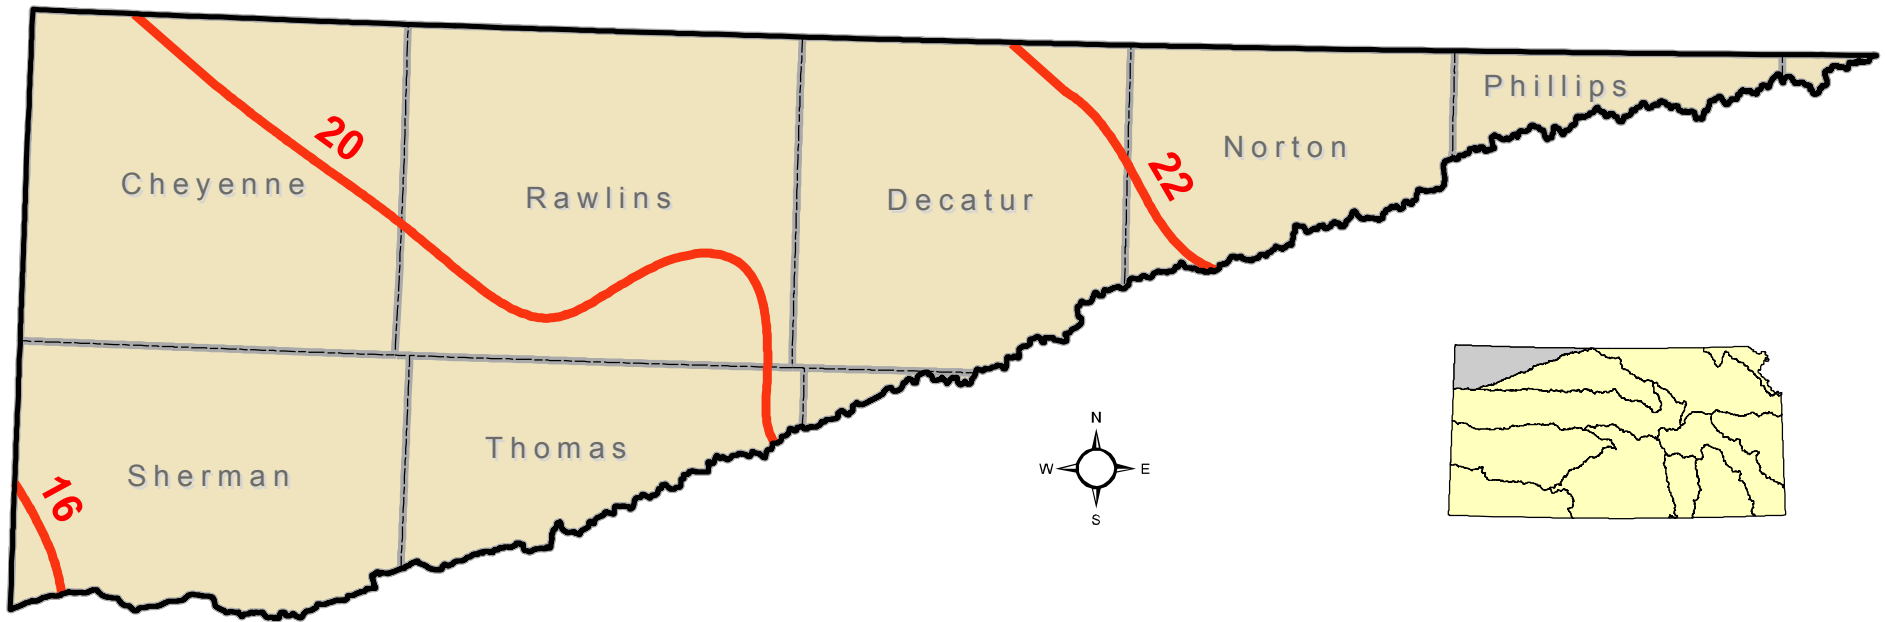

Upper Republican Basin Precipitation

 Precipitation Contour

25 12.5 0 25 Miles

Data Source: National Climate Data Center (NCDC)
Prepared for Kansas Water Plan 2008