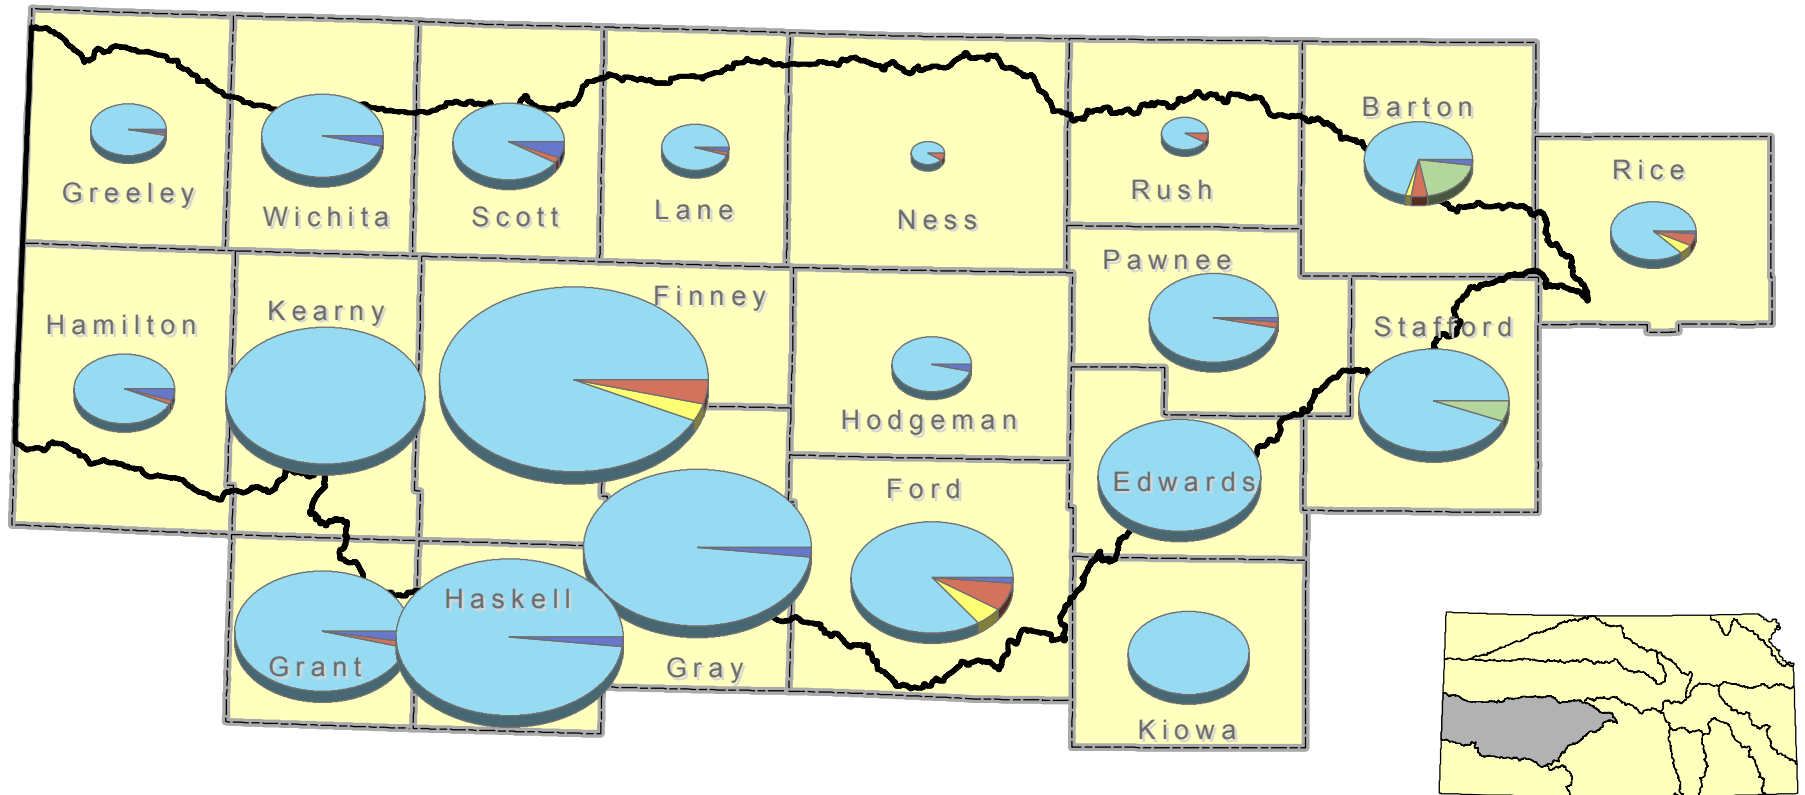

Upper Arkansas Basin

2006 Water Use By County

Data Sources:
 Division of Water Resources, Water Use Program
 Kansas Water Office, Water Marketing Program

Kansas Water Office, May 2008

Water Use by Type of Use