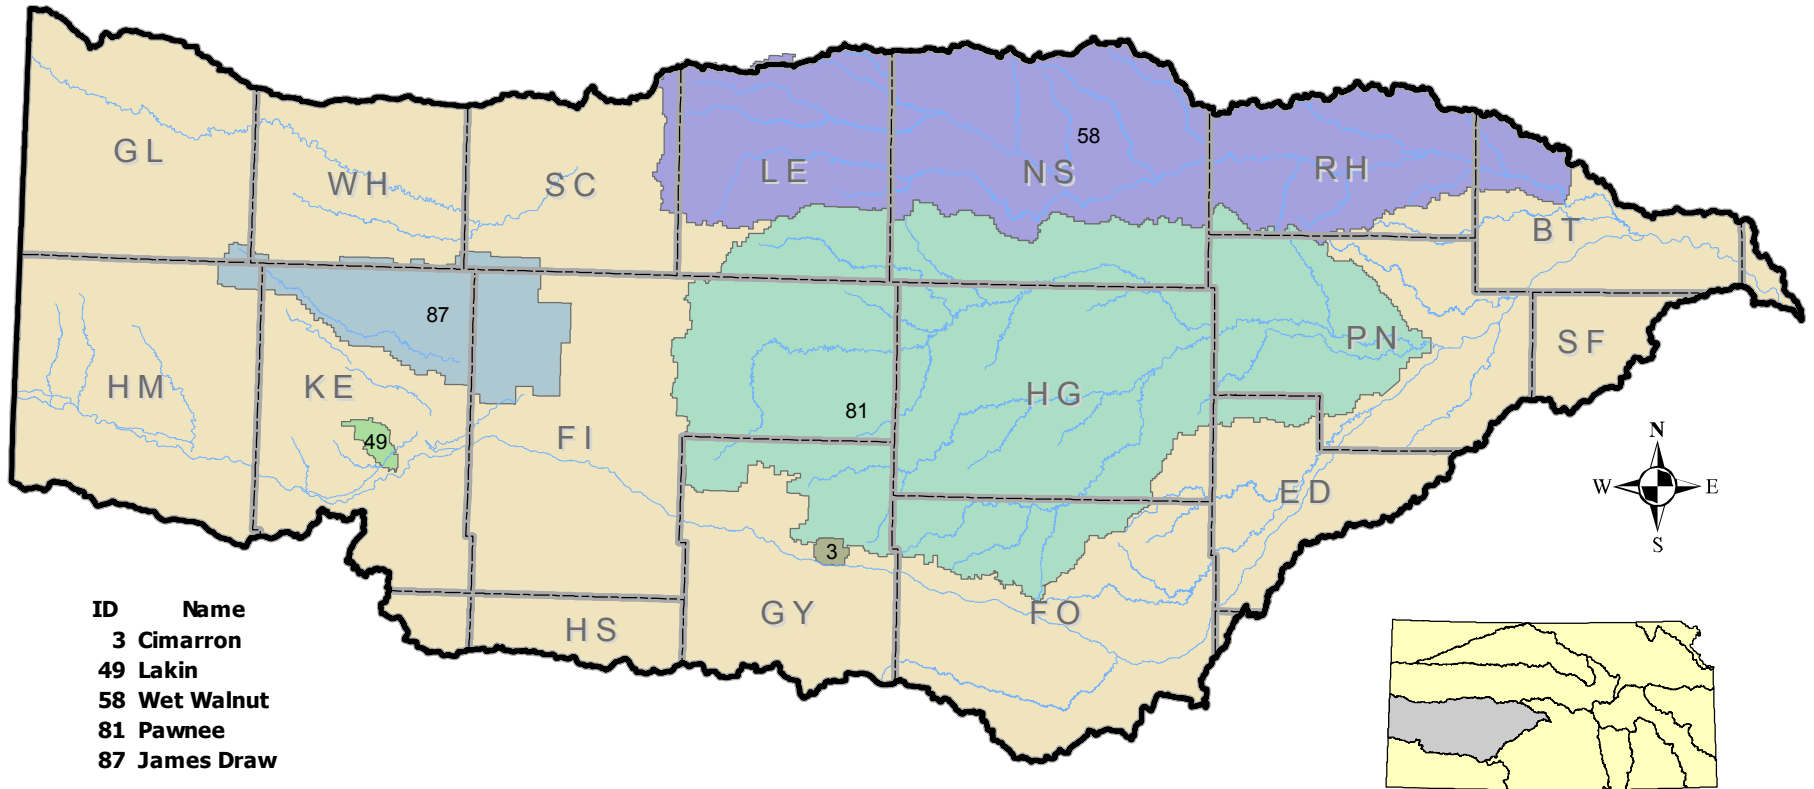

# Upper Arkansas Basin Watershed Districts

ID	Name
3	Cimarron
49	Lakin
58	Wet Walnut
81	Pawnee
87	James Draw

Source:  
Kansas Department of Agriculture and  
State Conservation Commission

Kansas Water Office, November 2008