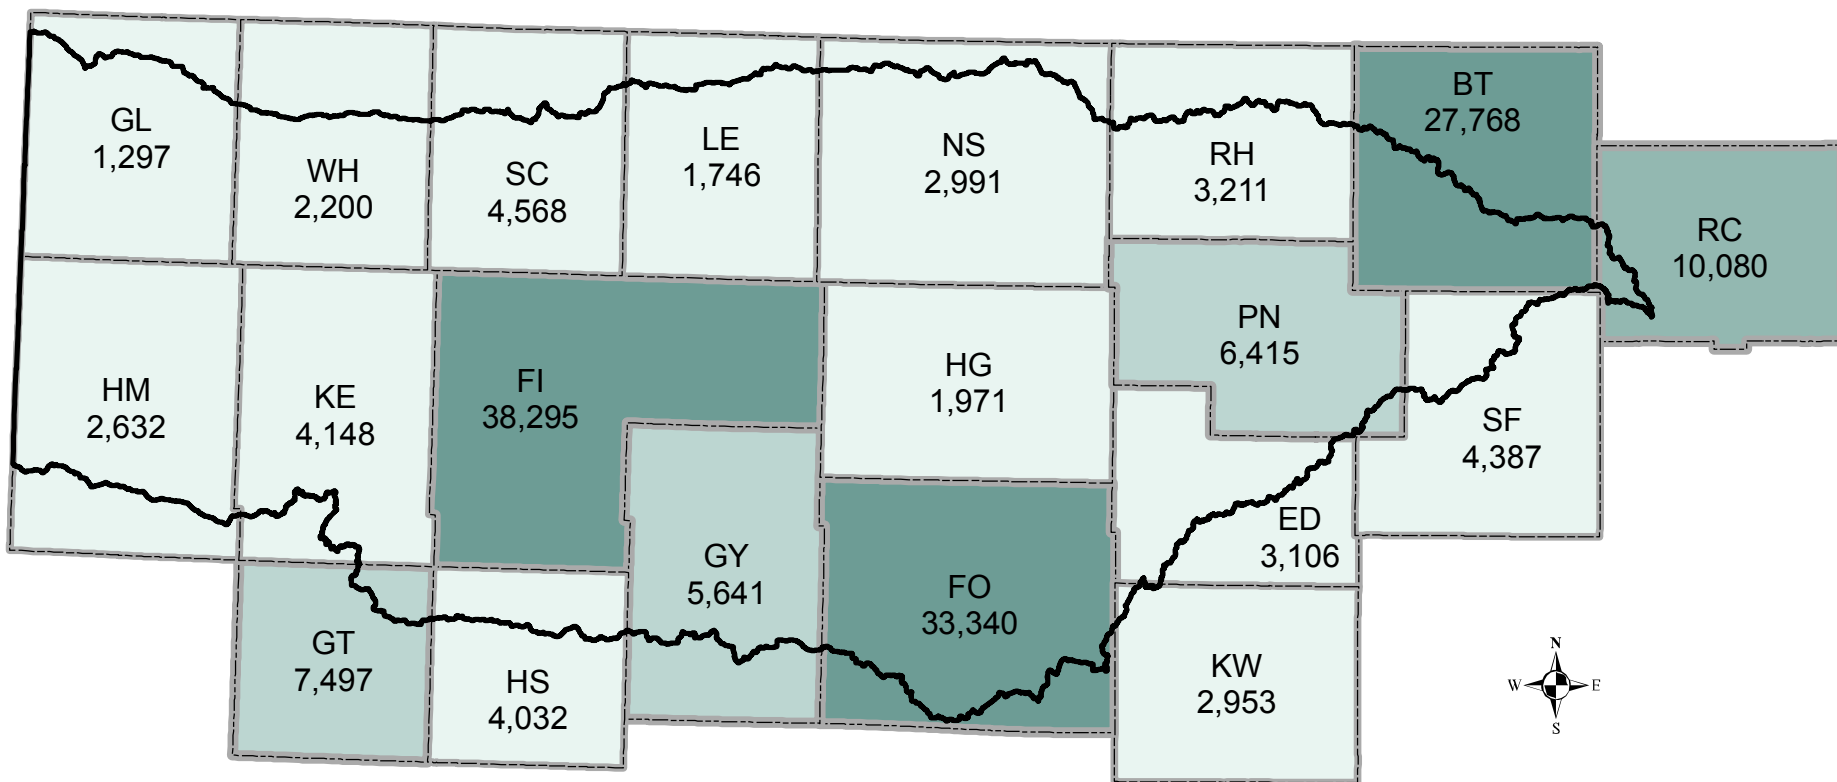

Upper Arkansas Basin

2007 Population Estimates by County

Data Sources:
Kansas Division of Budget, July 1, 2008
Prepared for Kansas Water Plan 2008