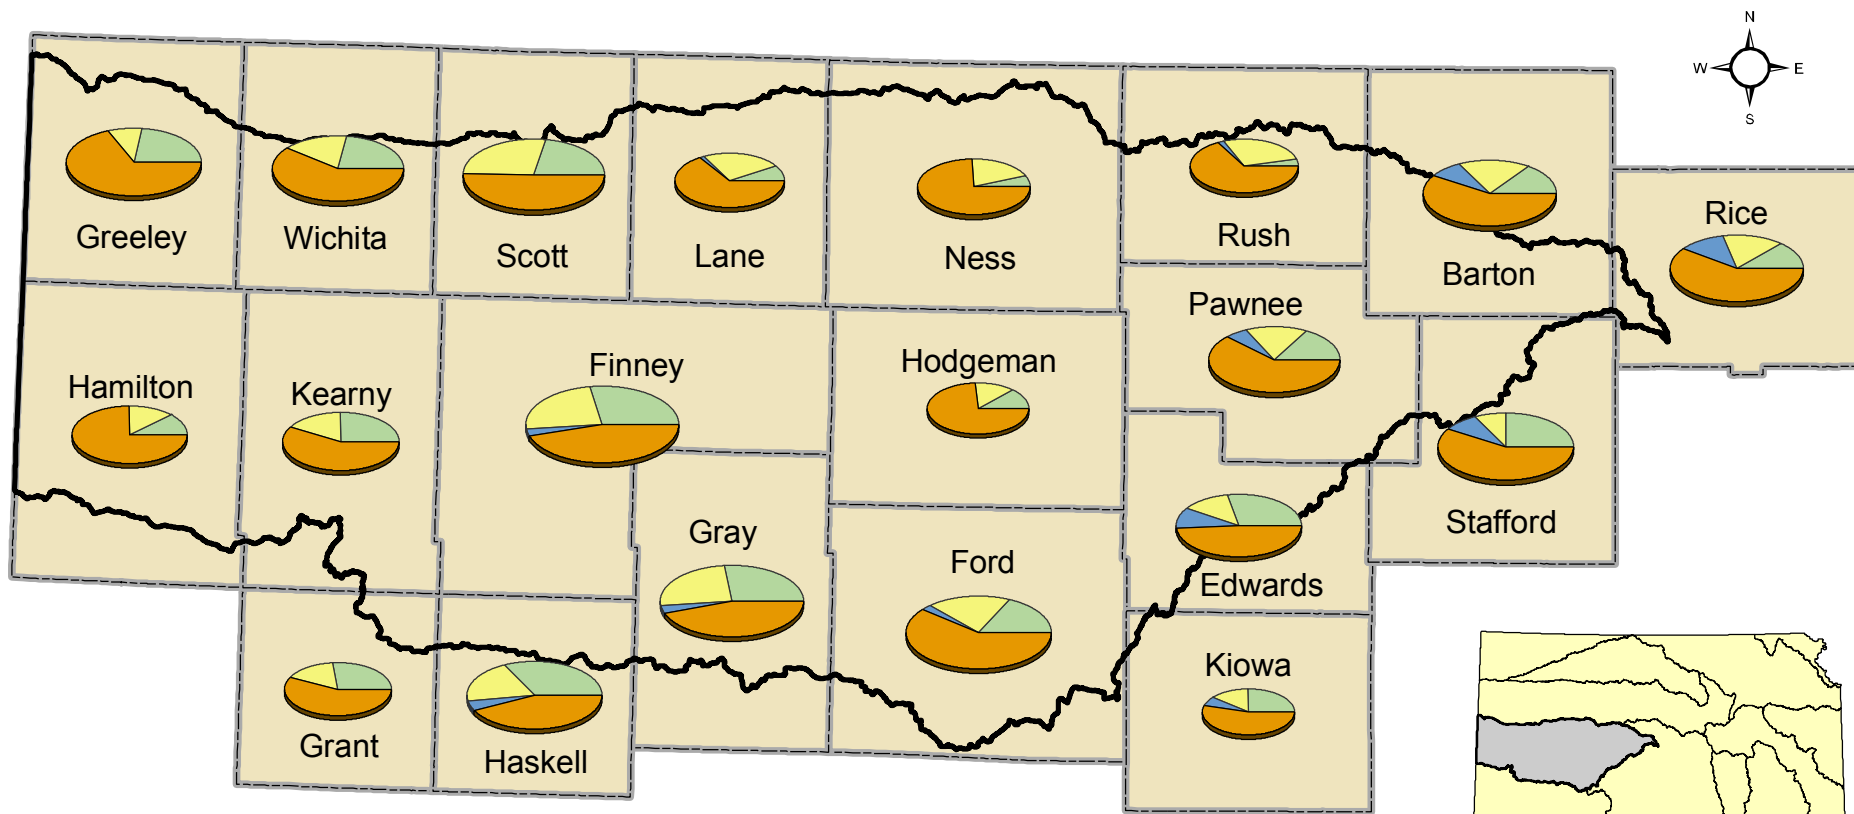

Upper Arkansas Basin

2007 Harvested Crop Inventory by County

Data Sources: Kansas Agricultural Statistics
Prepared for Kansas Water Plan 2008