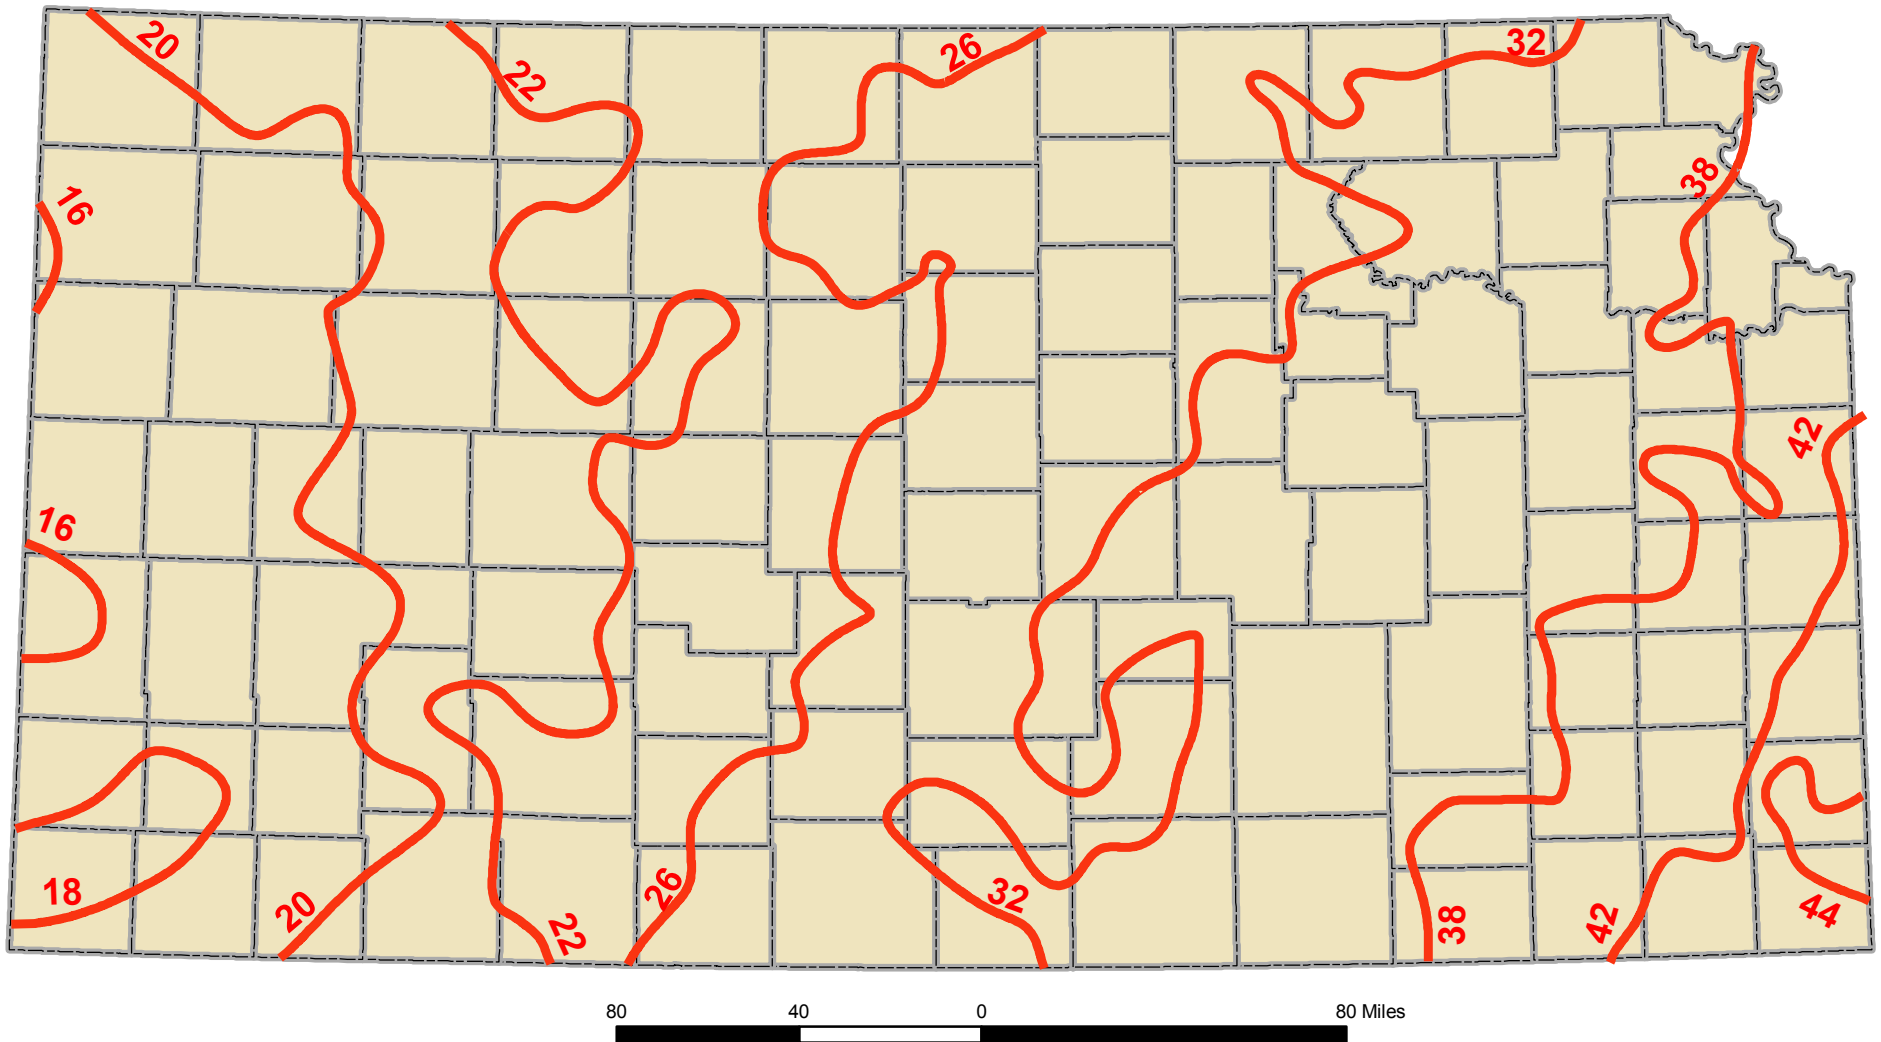

# Kansas Precipitation

 Precipitation Contour

Data Source: National Climate Data Center (NCDC)  
Prepared for Kansas Water Plan 2008