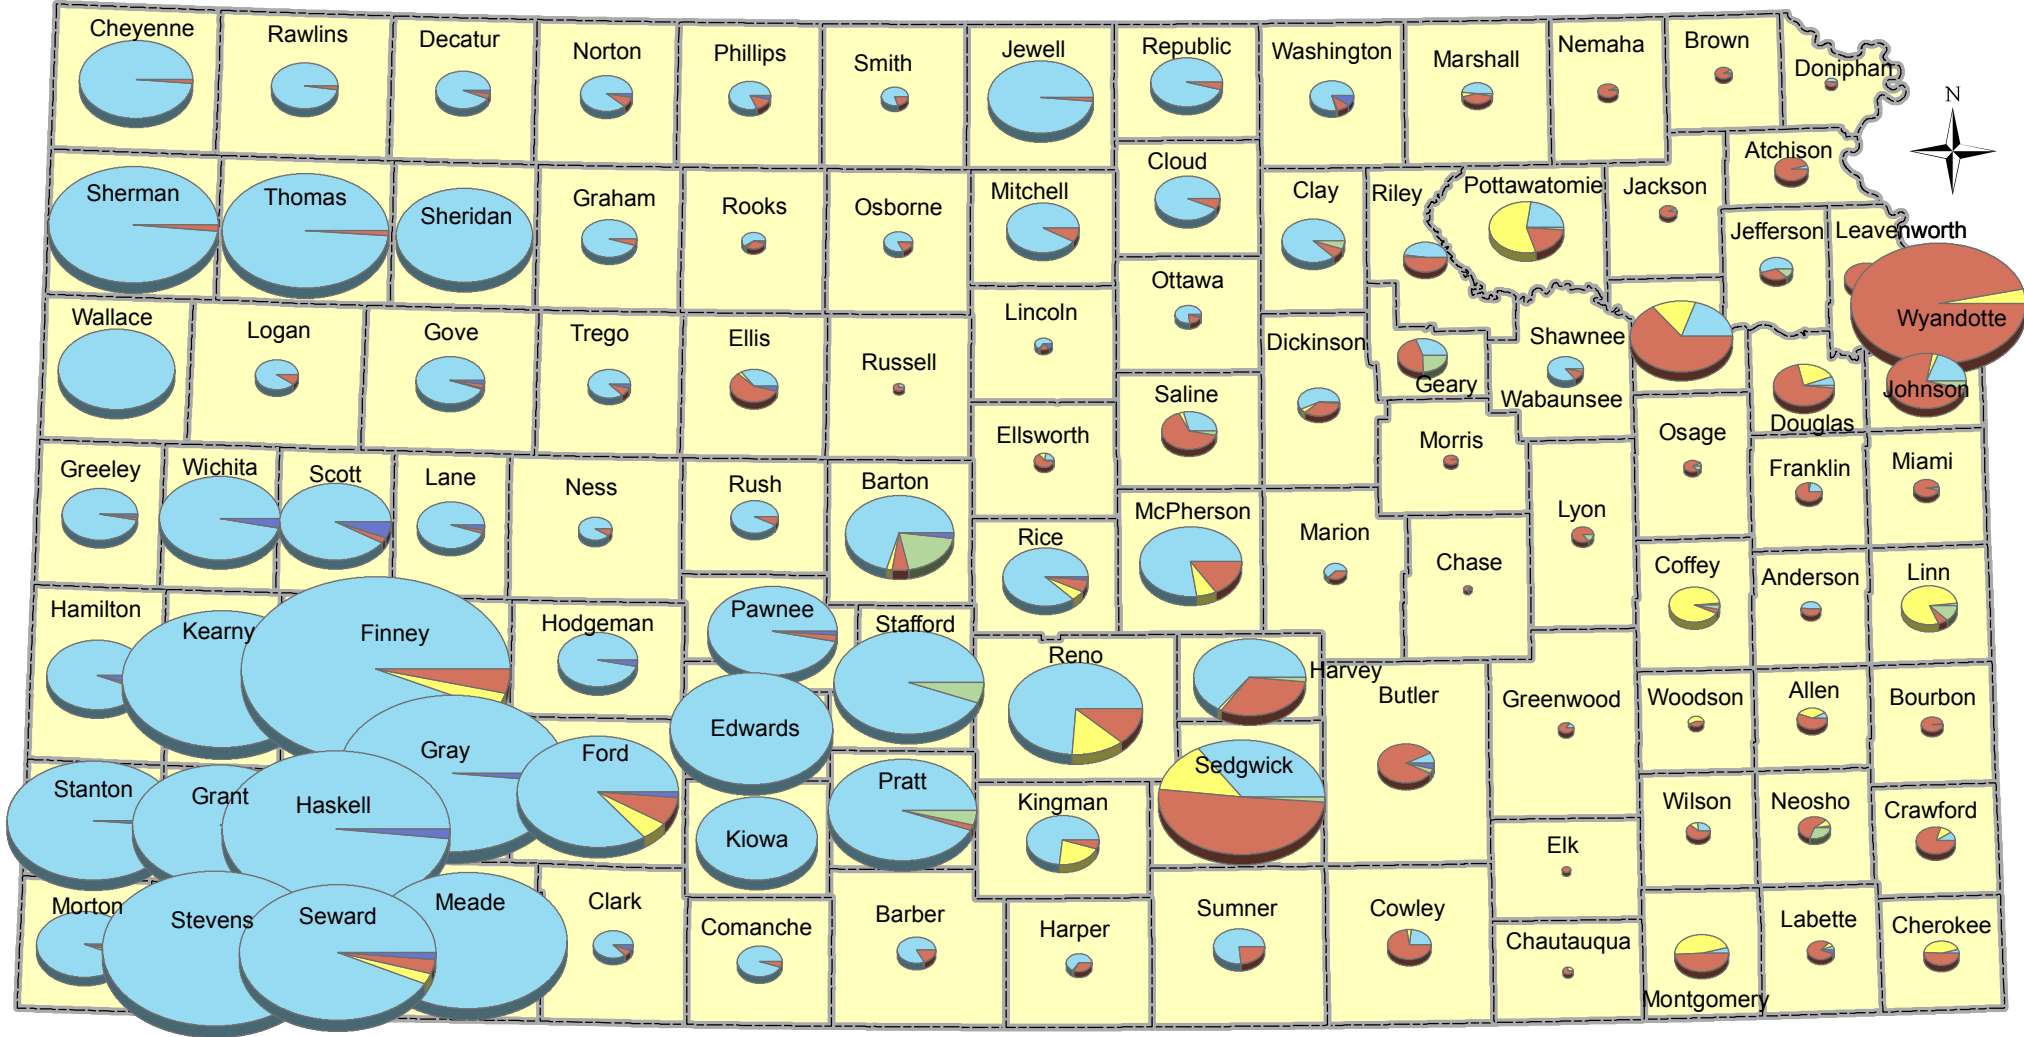

2006 Water Use By County

Data Sources:
 Division of Water Resources, Water Use Program
 Kansas Water Office, Water Marketing Program

Kansas Water Office December 2007

Water Use by Type of Use