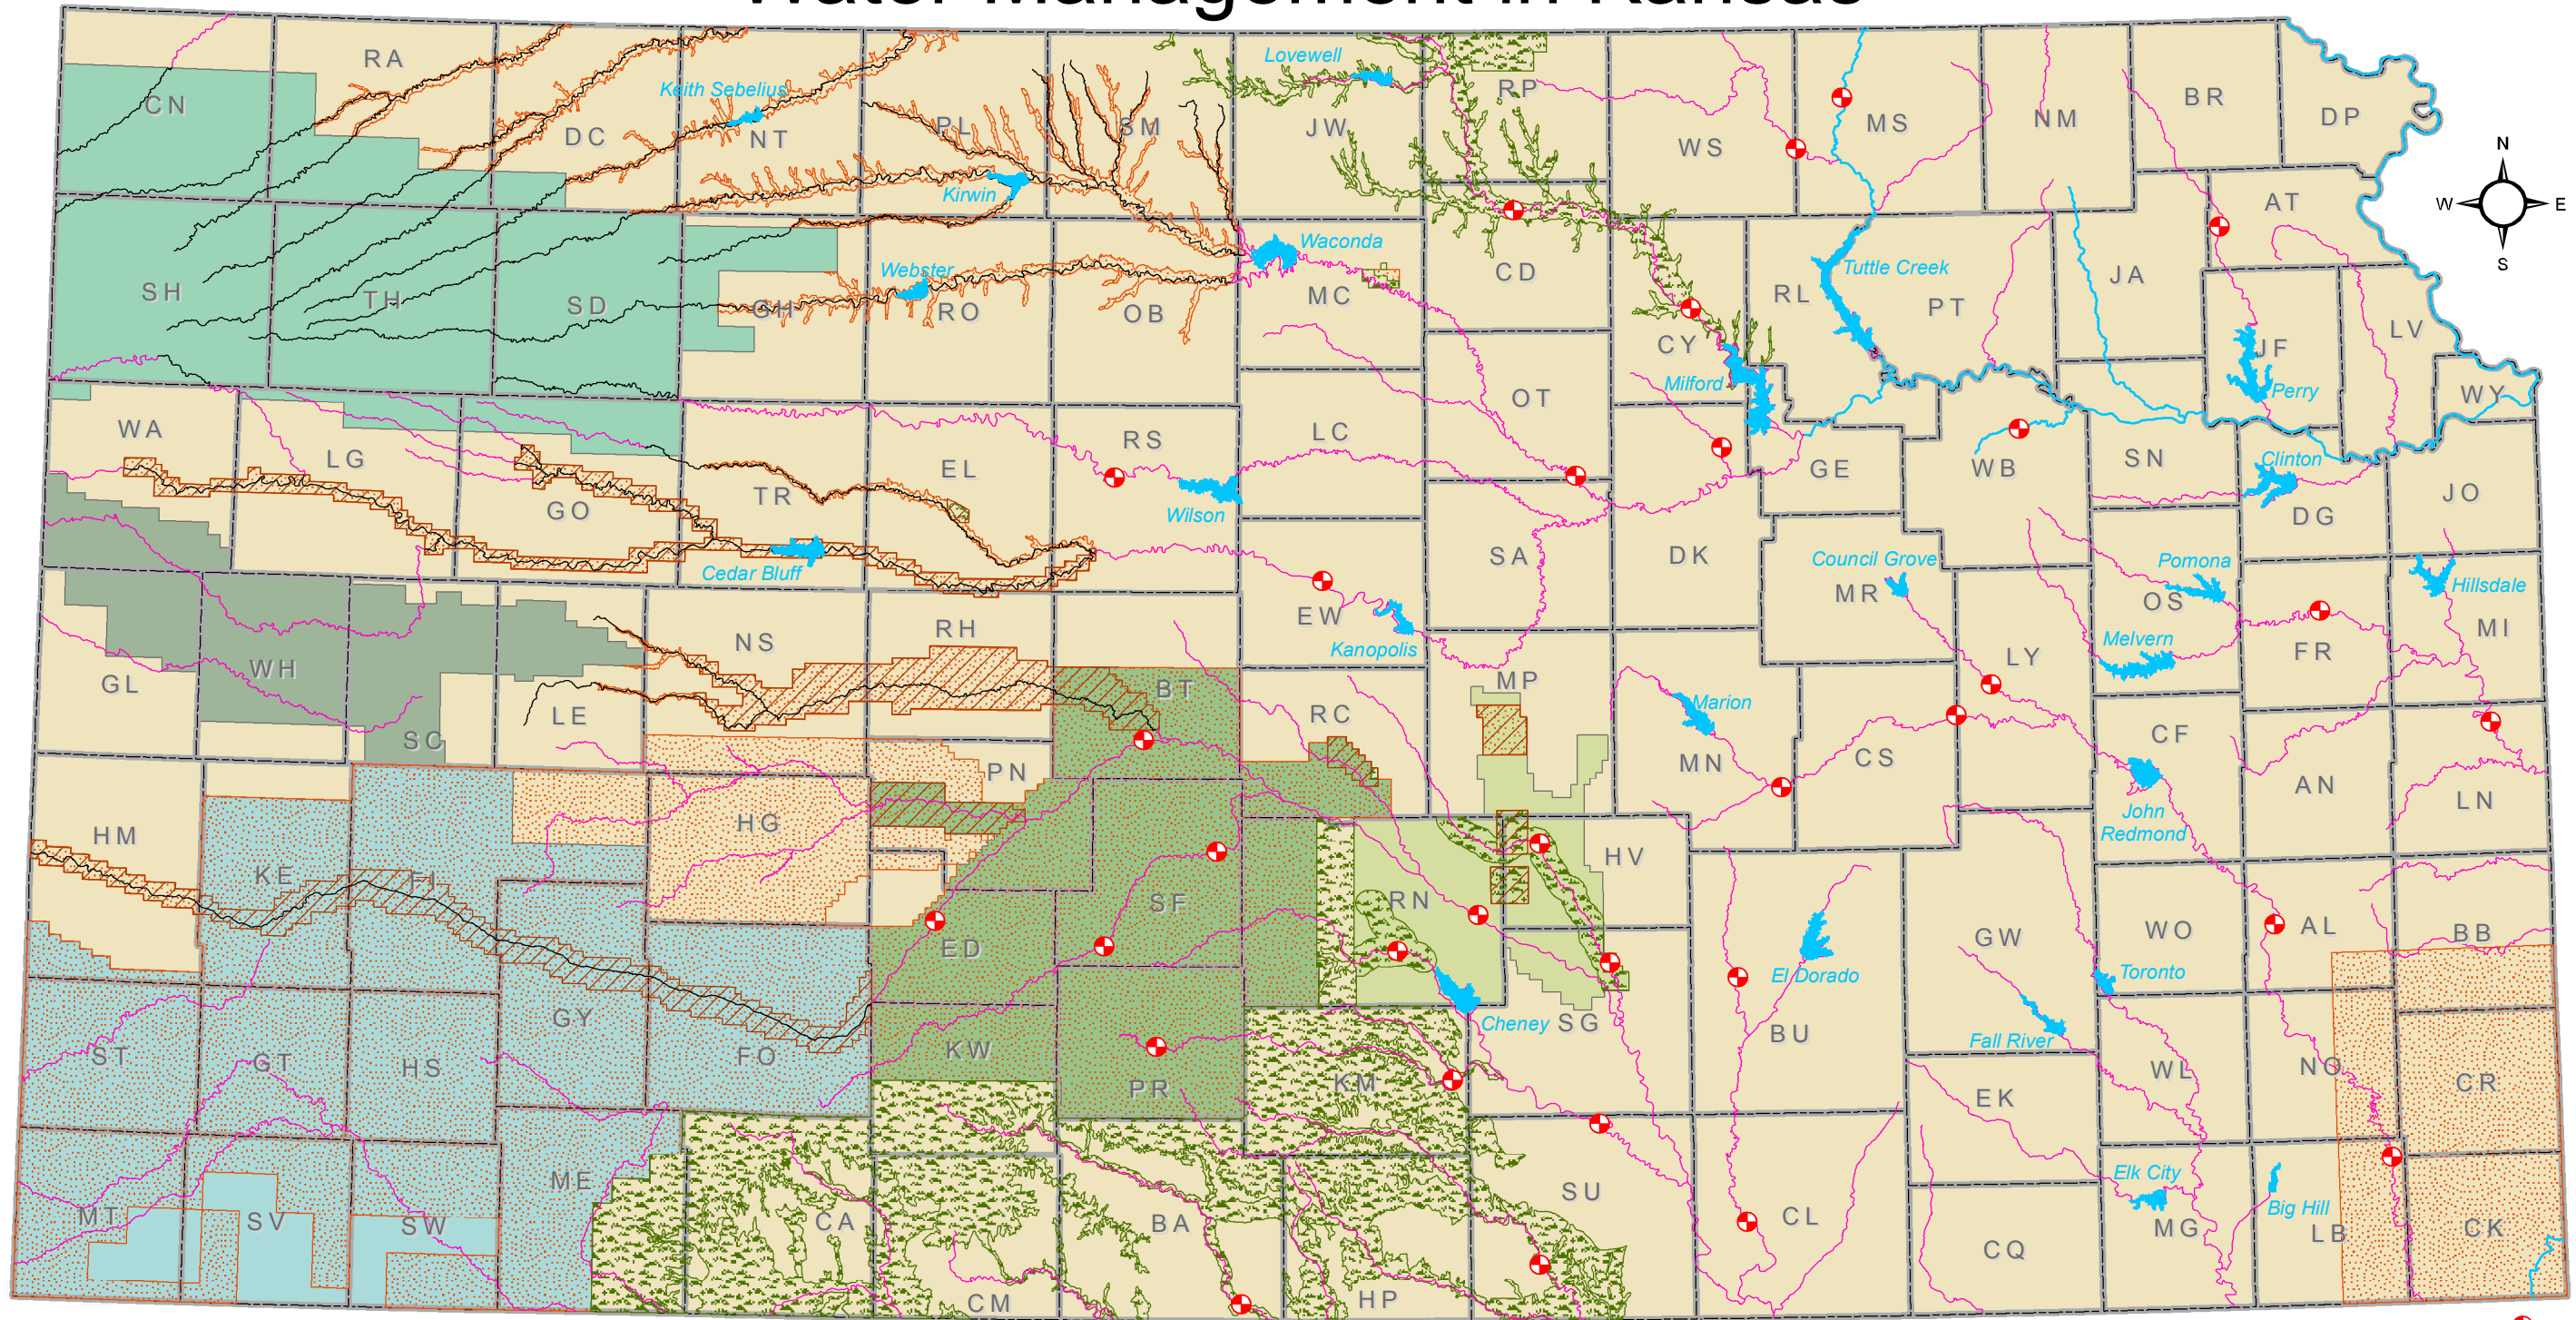

Water Management in Kansas

Kansas Water Office, November 2008

Source:
Kansas Department of Agriculture

* See Regulation for details