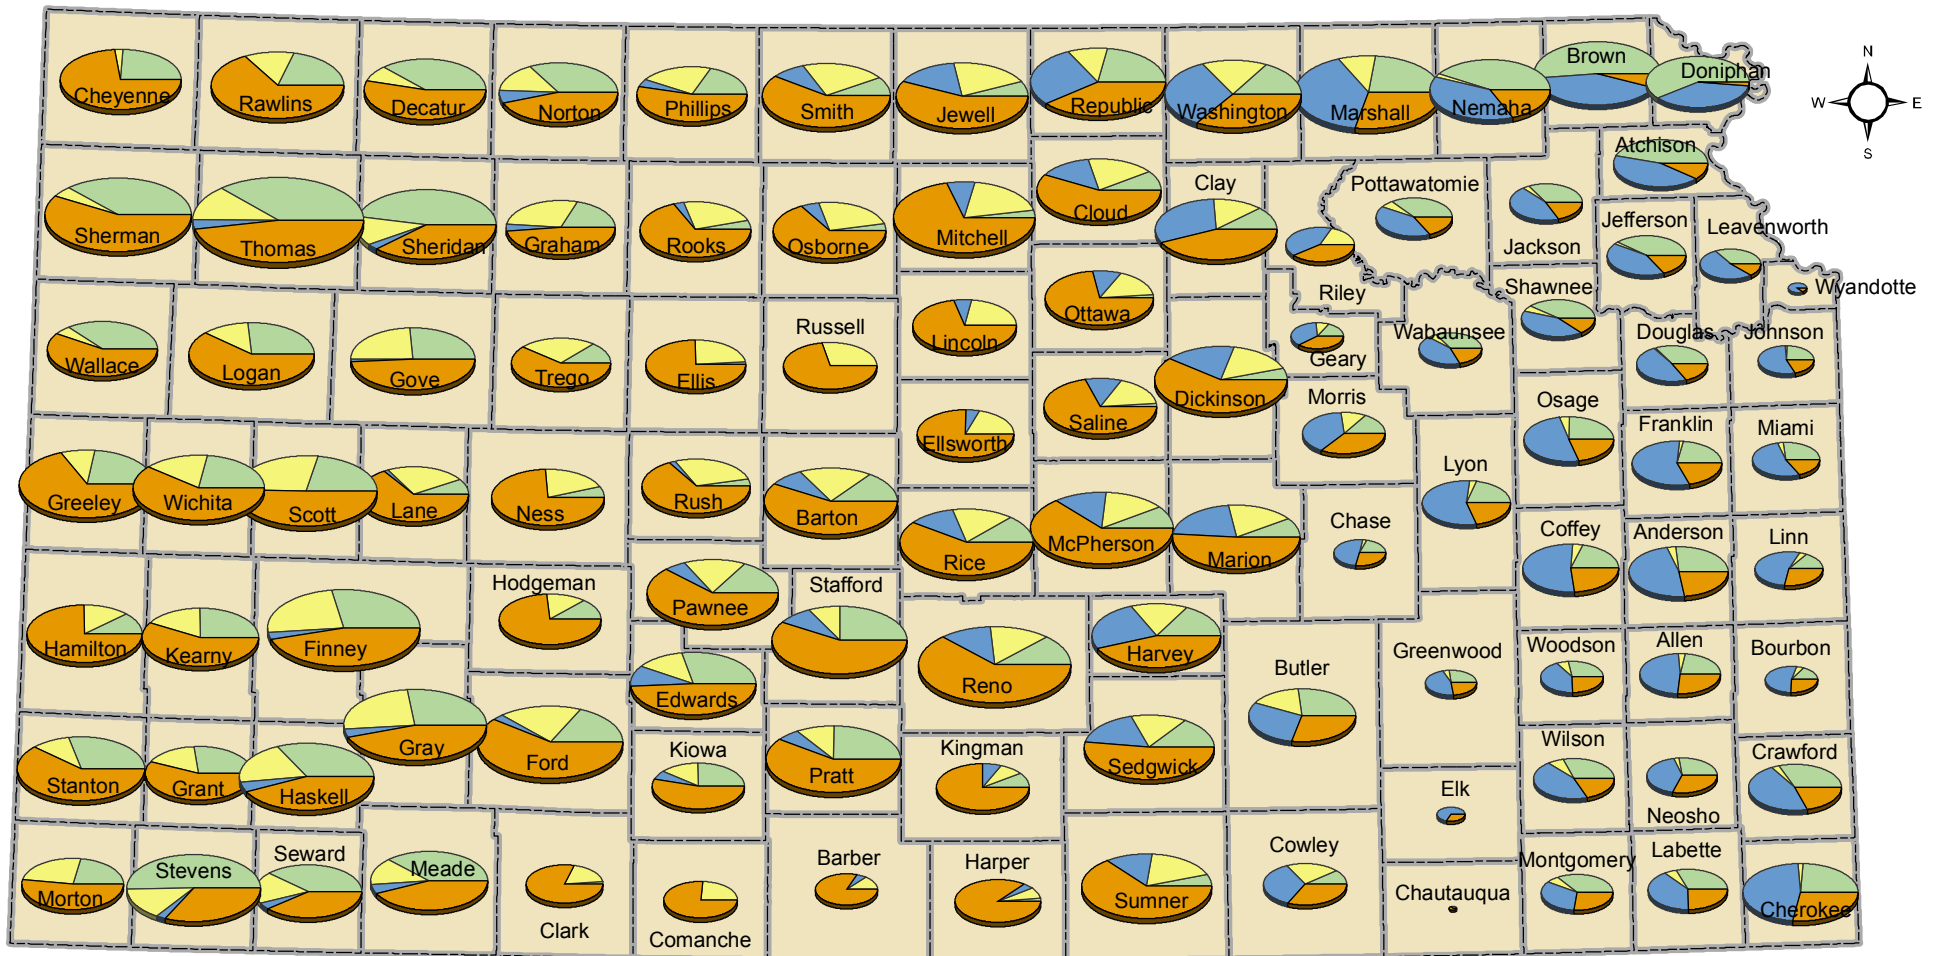

2007 Kansas Harvested Crop Inventory by County

Data Sources: Kansas Agricultural Statistics
 Prepared for Kansas Water Plan 2008