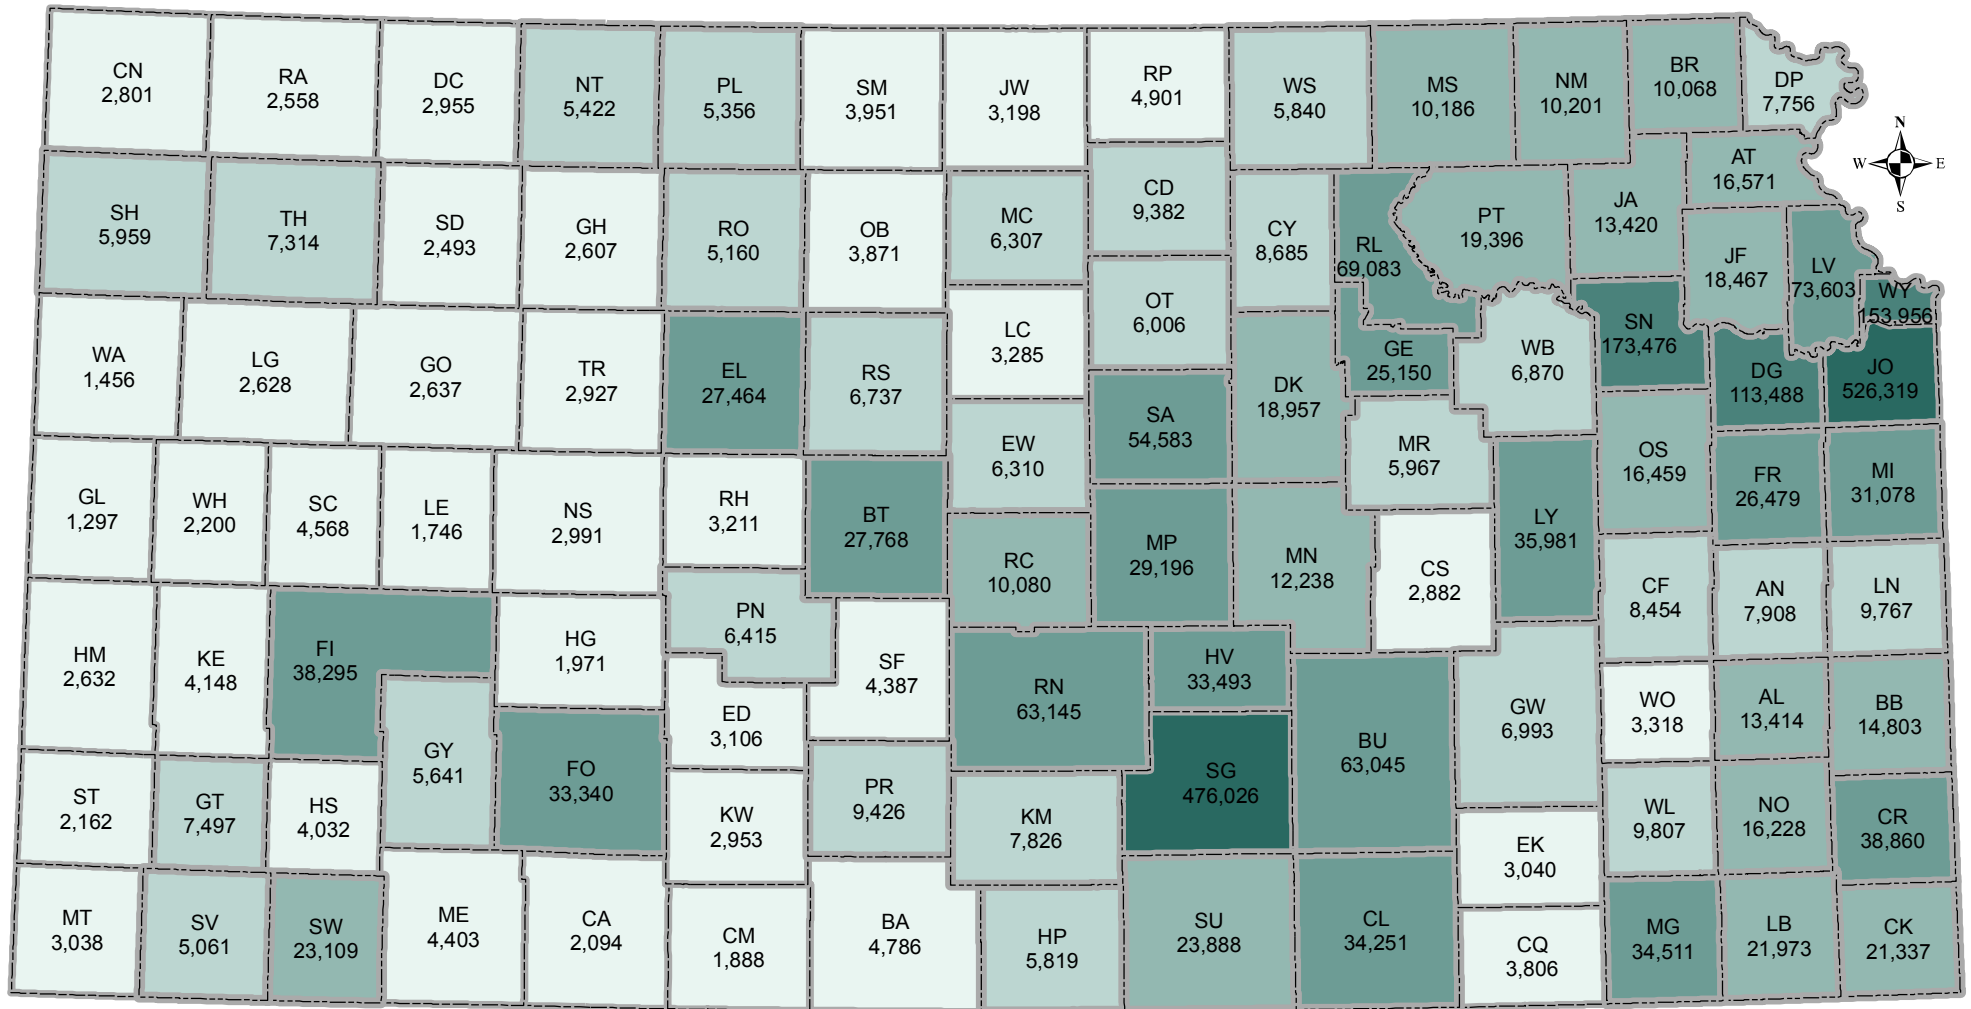

Kansas

2007 Population Estimates by County

Data Sources:
 Kansas Division of Budget, July 1, 2008
 Prepared for Kansas Water Plan 2008