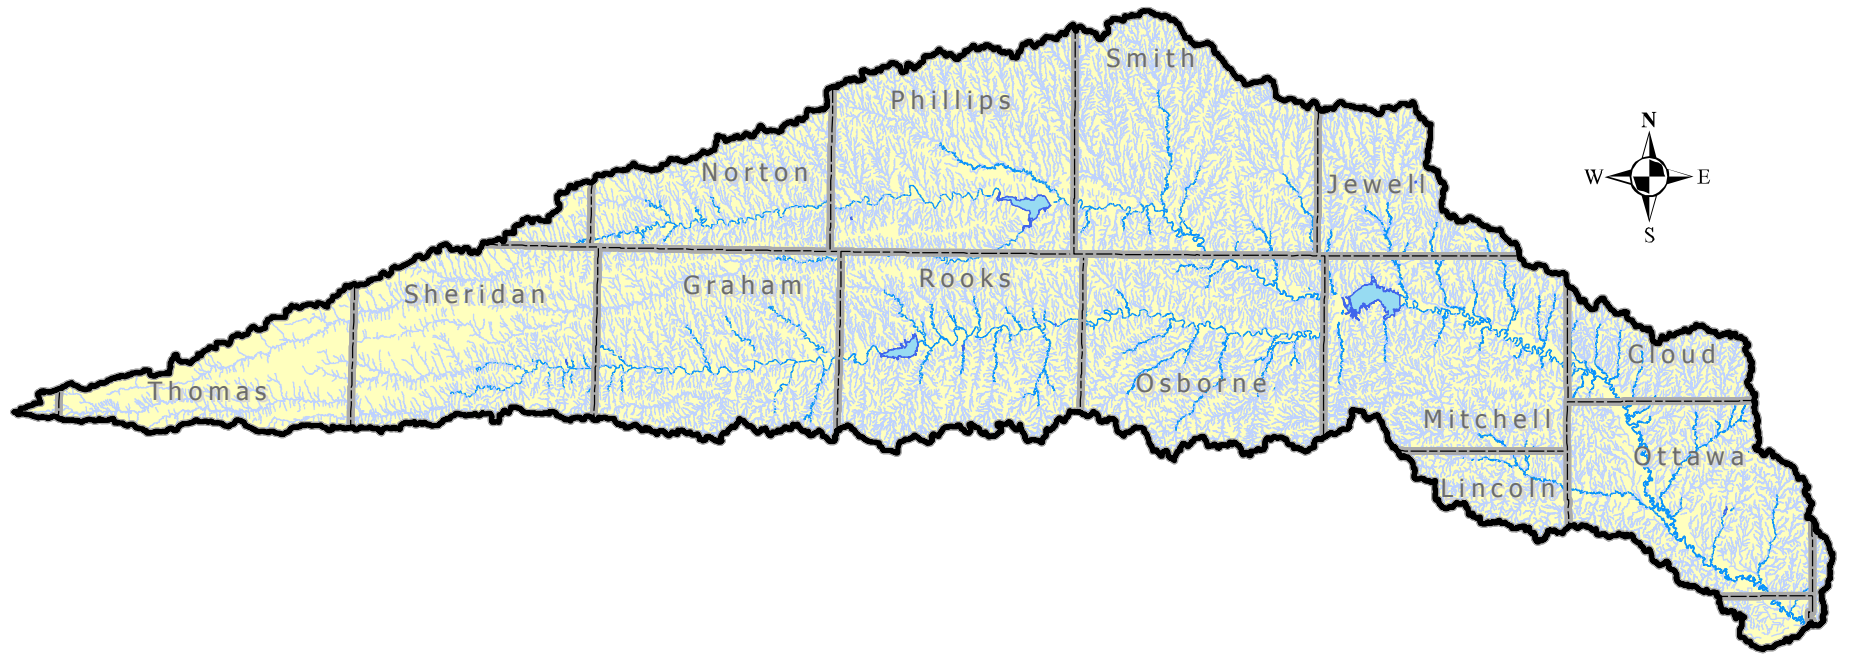

Solomon Basin

Surface Water

-  Perennial Stream
-  Intermittent Stream
-  Lake
-  Basin
-  County

Kansas Water Office, June 2008