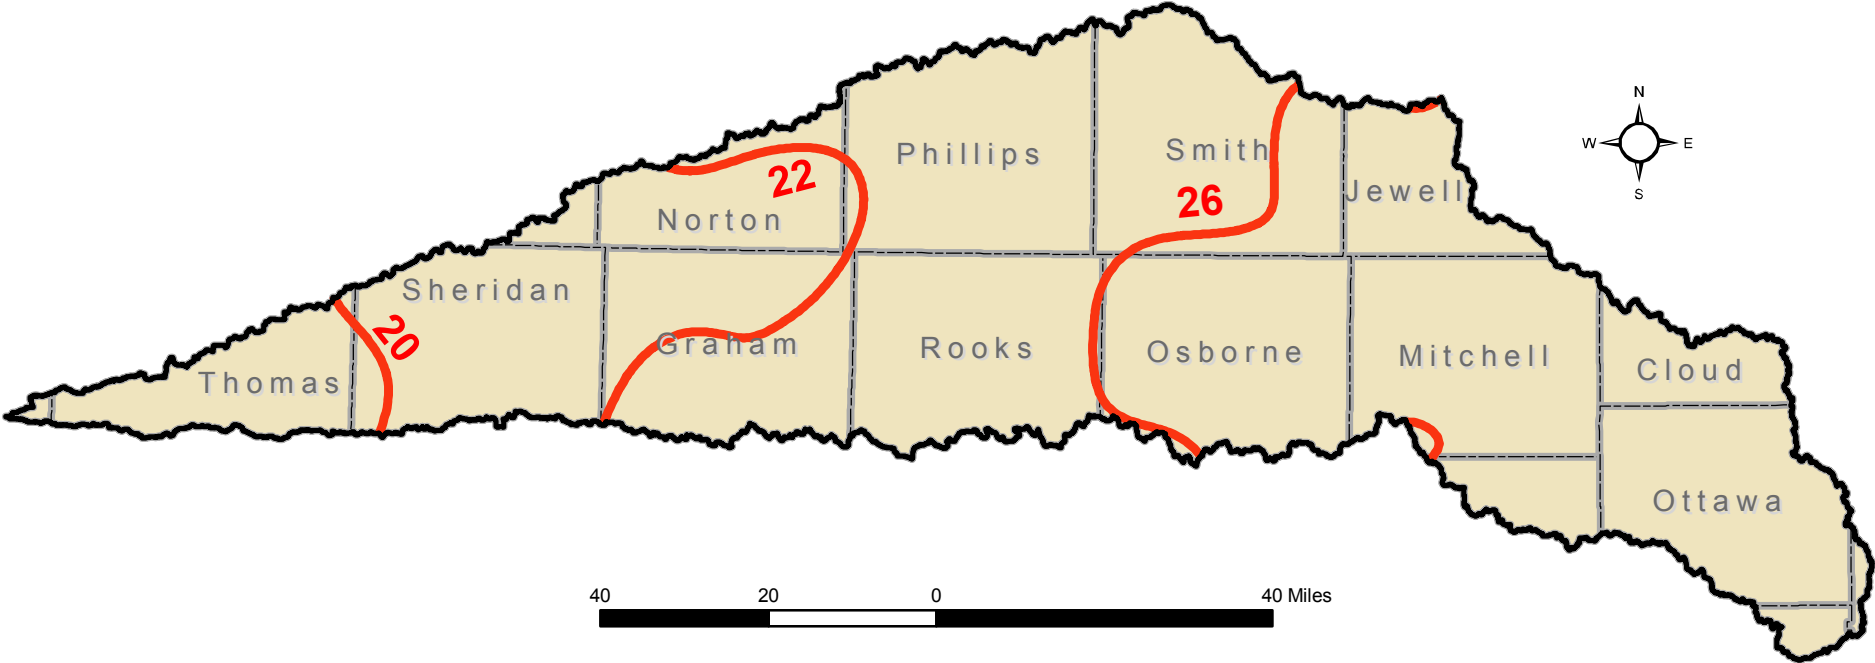

Solomon Basin Precipitation

 Precipitation Contour

Data Source: National Climate Data Center (NCDC)
Prepared for Kansas Water Plan 2008