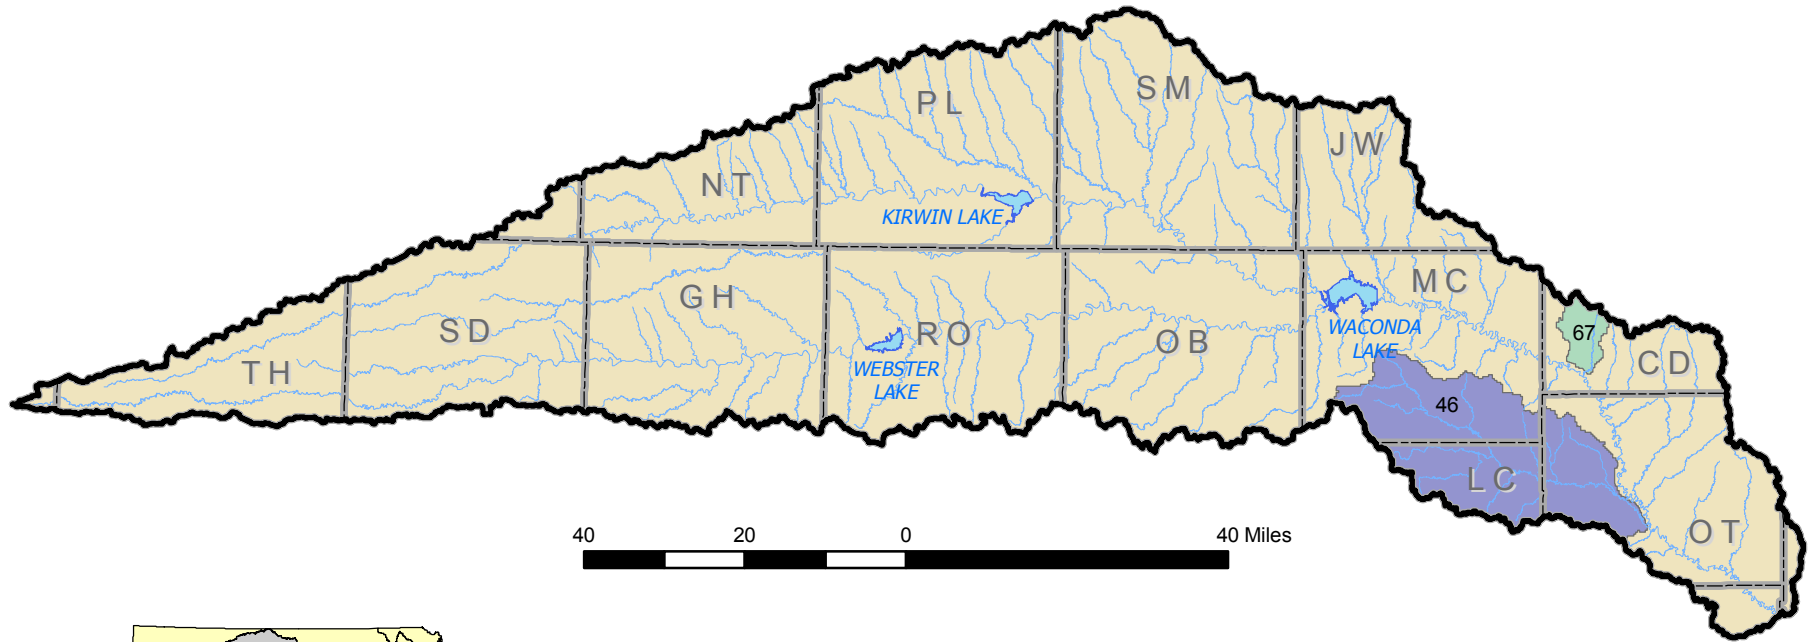

Solomon Basin Watershed Districts

ID	Name
46	Salt Creek
67	Fisher & Criss Creek

Source:
Kansas Department of Agriculture and
State Conservation Commission