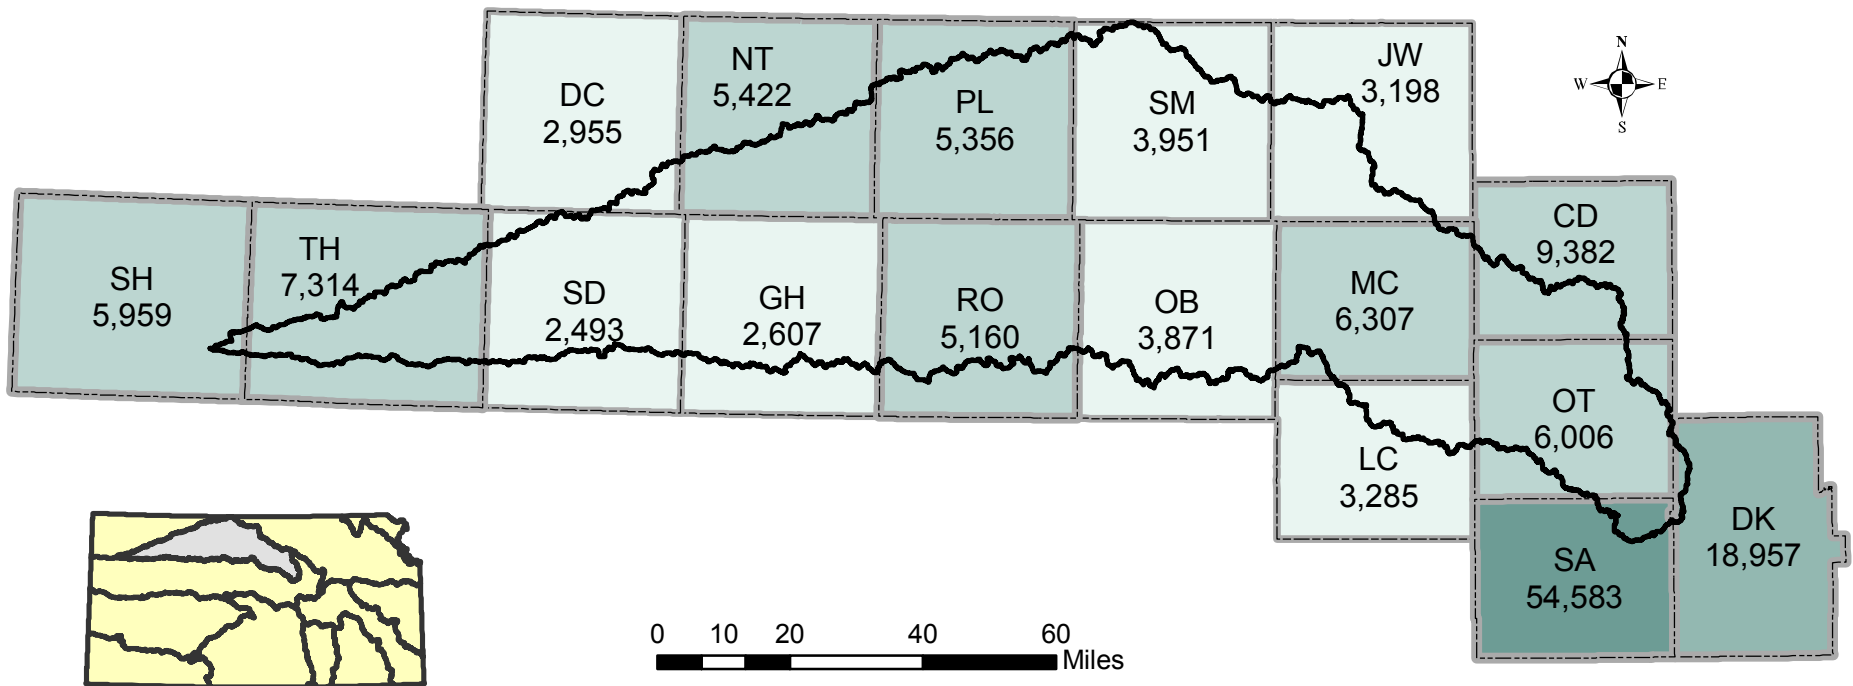

# Solomon Basin

## 2007 Population Estimates by County

Prepared for Kansas Water Plan 2008

Data Sources:  
Kansas Division of Budget, July 1, 2008