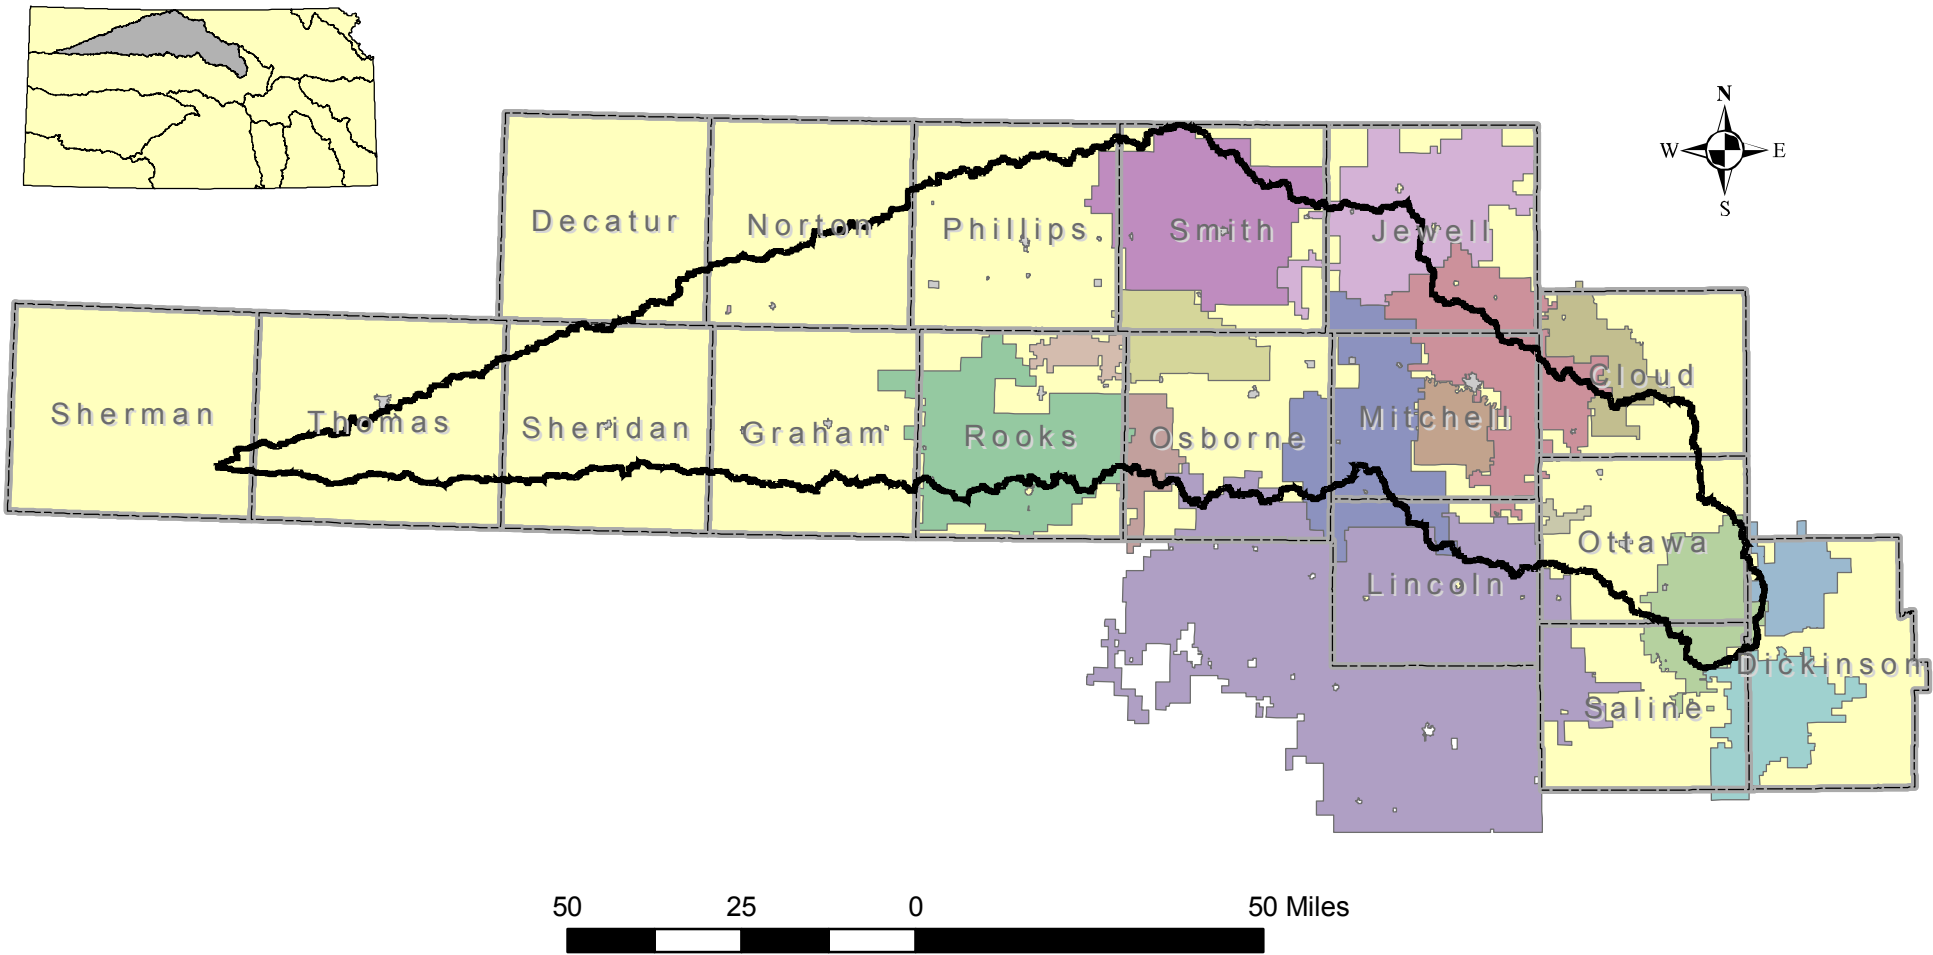

Solomon Basin

Public Water Suppliers

Kansas Water Office, September 2008