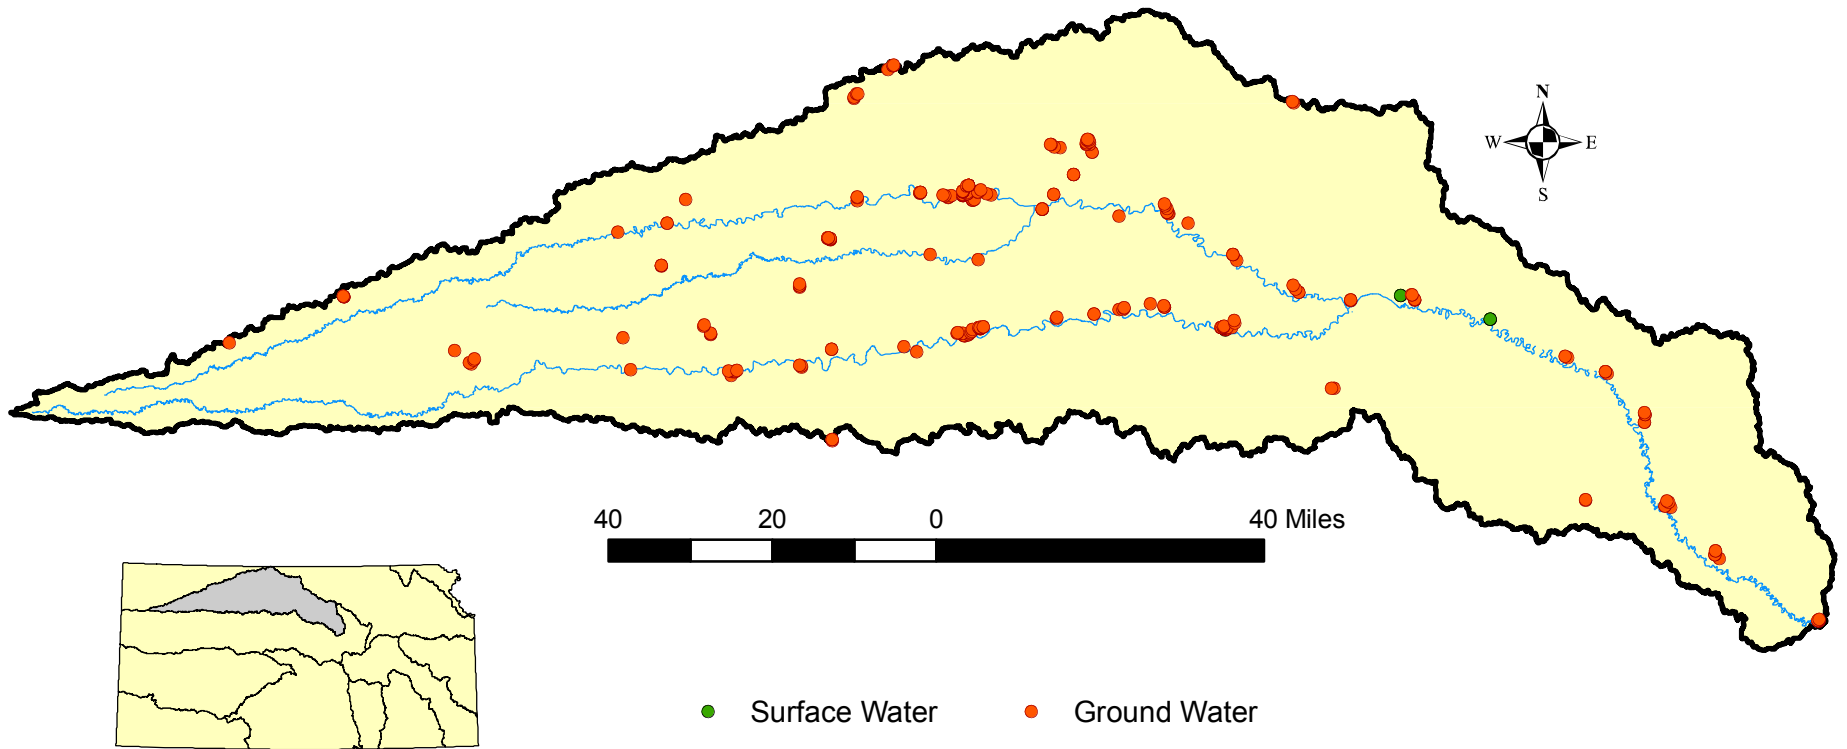

Solomon Basin

Municipal Points of Diversion

Data Source: Kansas Department of Agriculture, November 2008

Prepared for Kansas Water Plan 2008