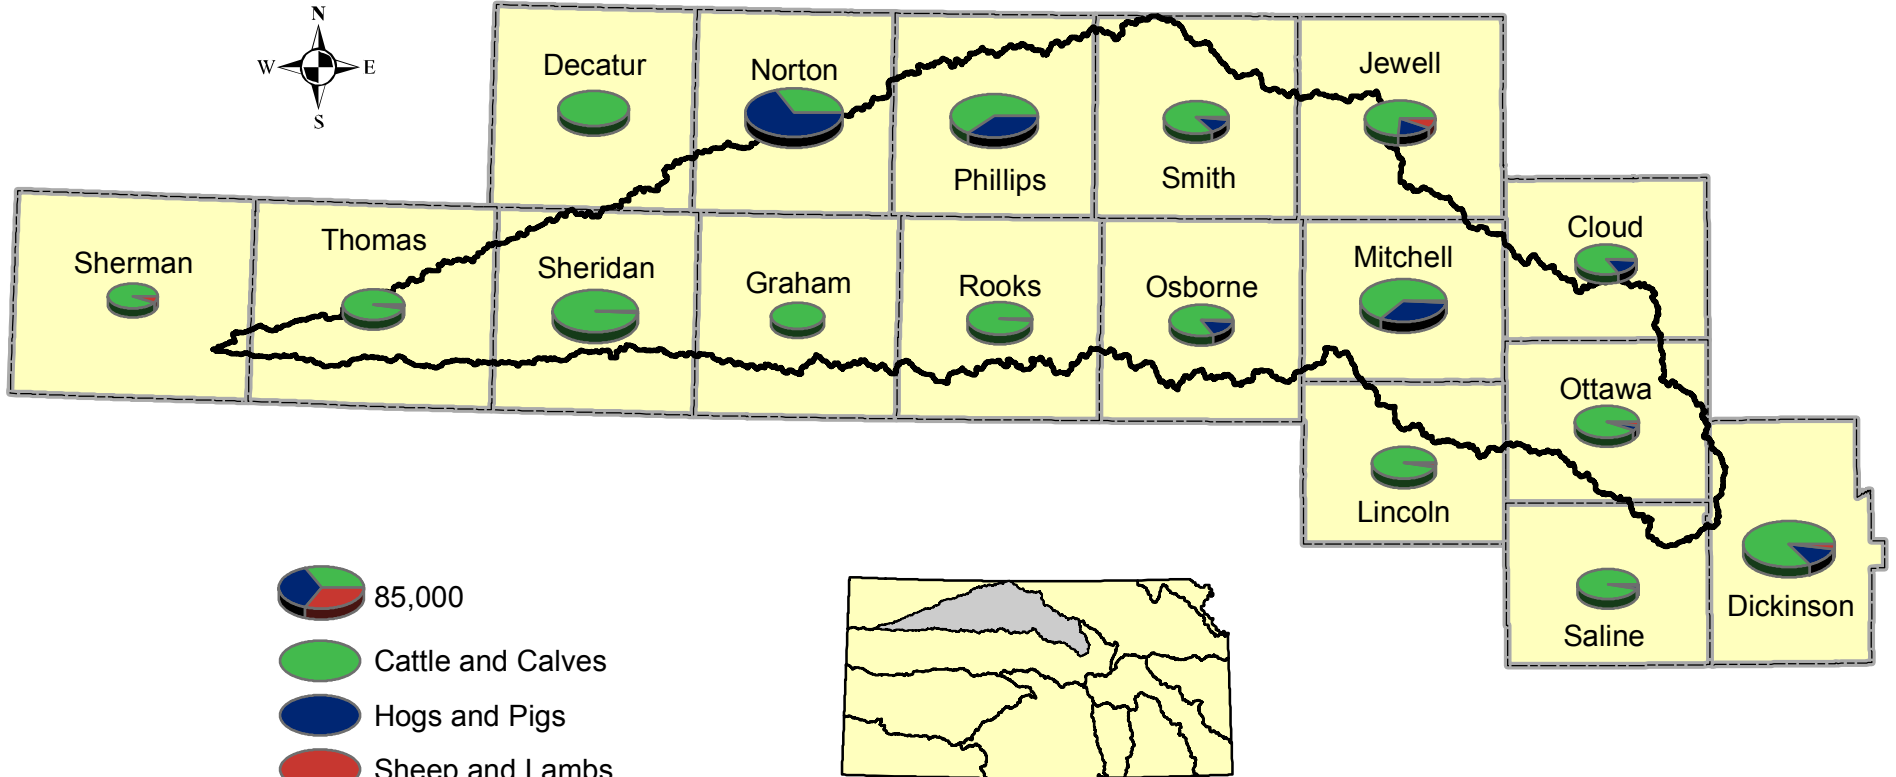

Solomon Basin

2002 Livestock Inventory by County

Note: Some data not shown to protect individual farm operations

Data Sources: 2002 Census of Agriculture
Prepared for Kansas Water Plan 2008