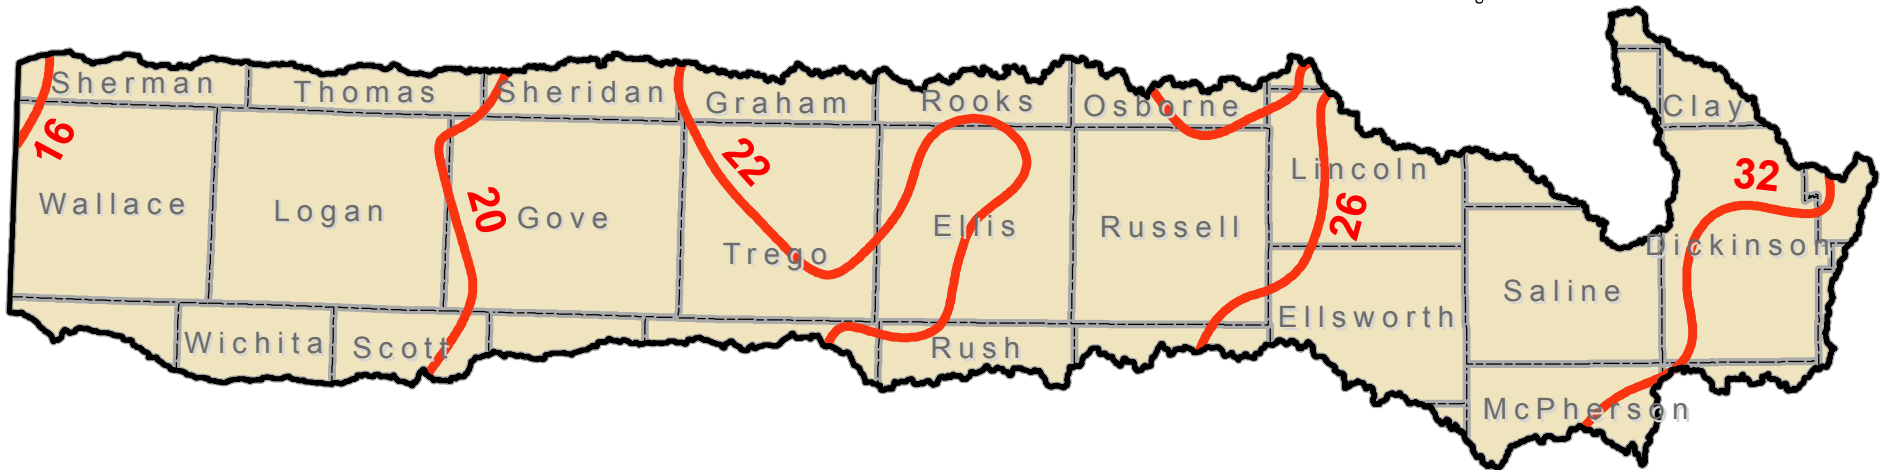

Smoky Hill-Saline Basin Precipitation

 Precipitation Contour

Data Source: National Climate Data Center (NCDC)
Prepared for Kansas Water Plan 2008