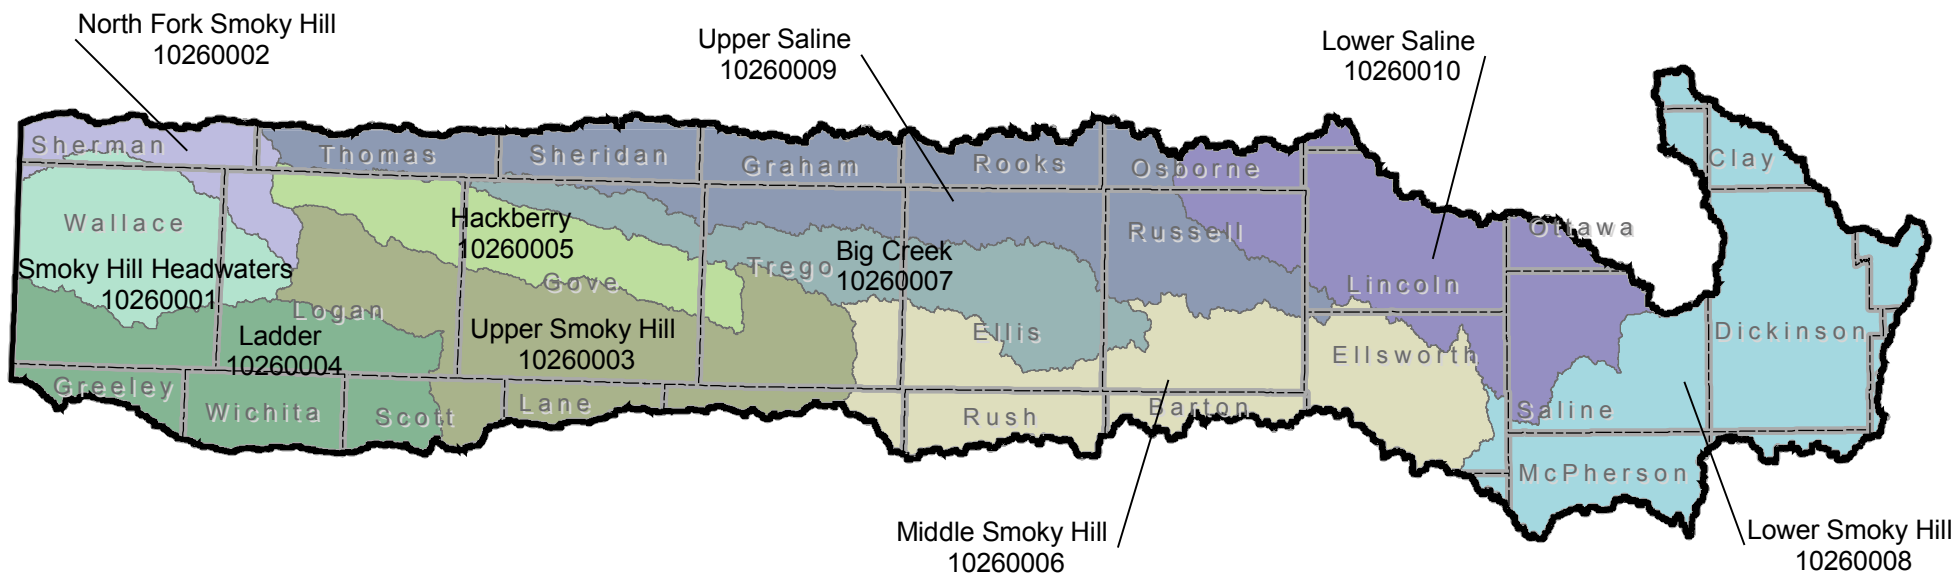

Smoky Hill-Saline Basin

HUC-08 Subbasins

Kansas Water Office, May 2008