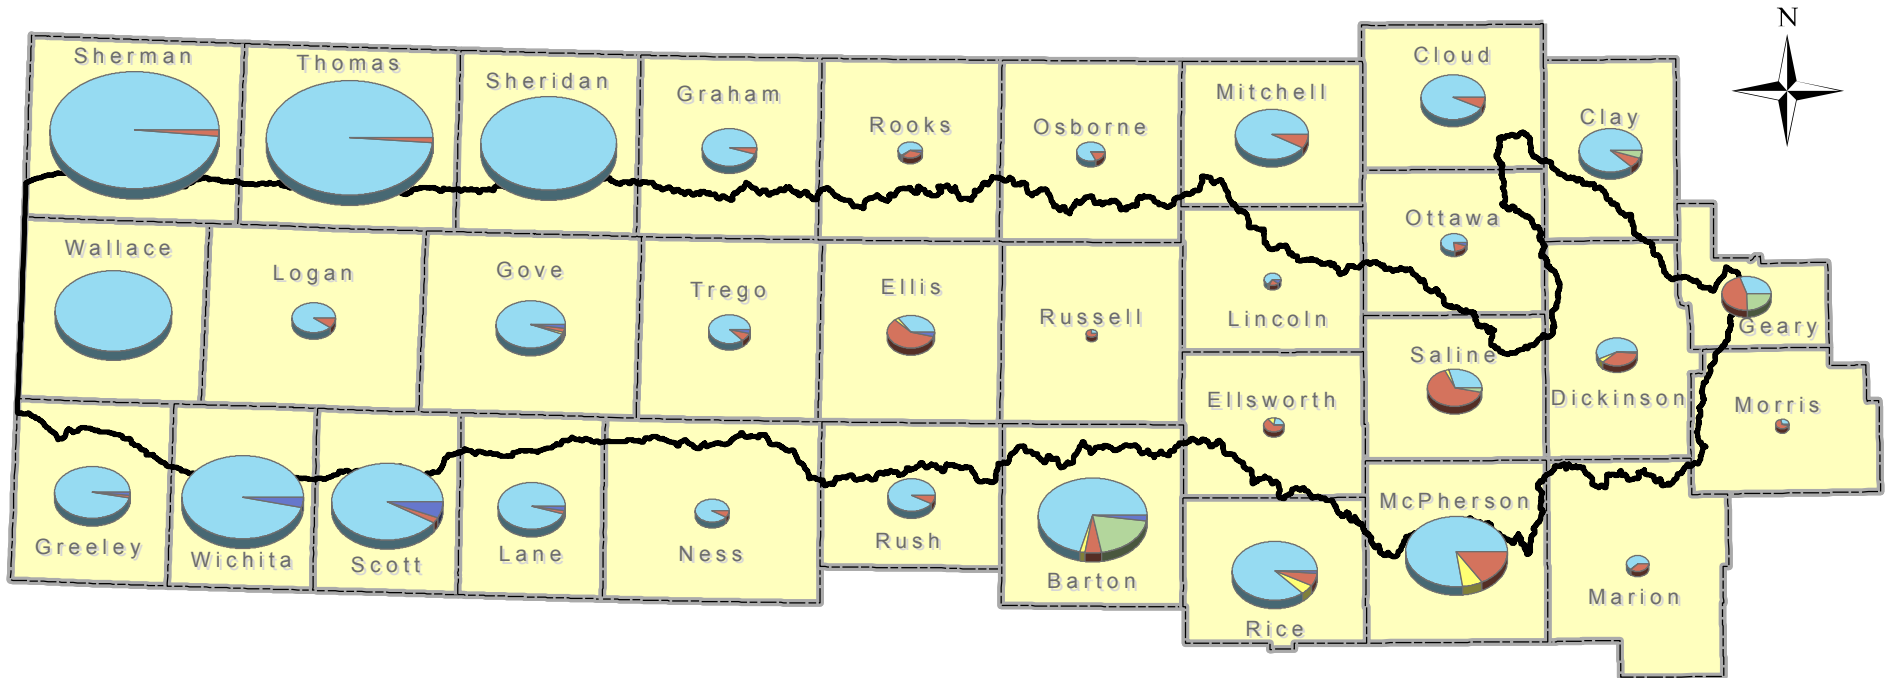

Smoky Hill - Saline Basin

2006 Water Use By County

Data Sources:
 Division of Water Resources, Water Use Program
 Kansas Water Office, Water Marketing Program

Kansas Water Office, May 2008

Water Use by Type of Use