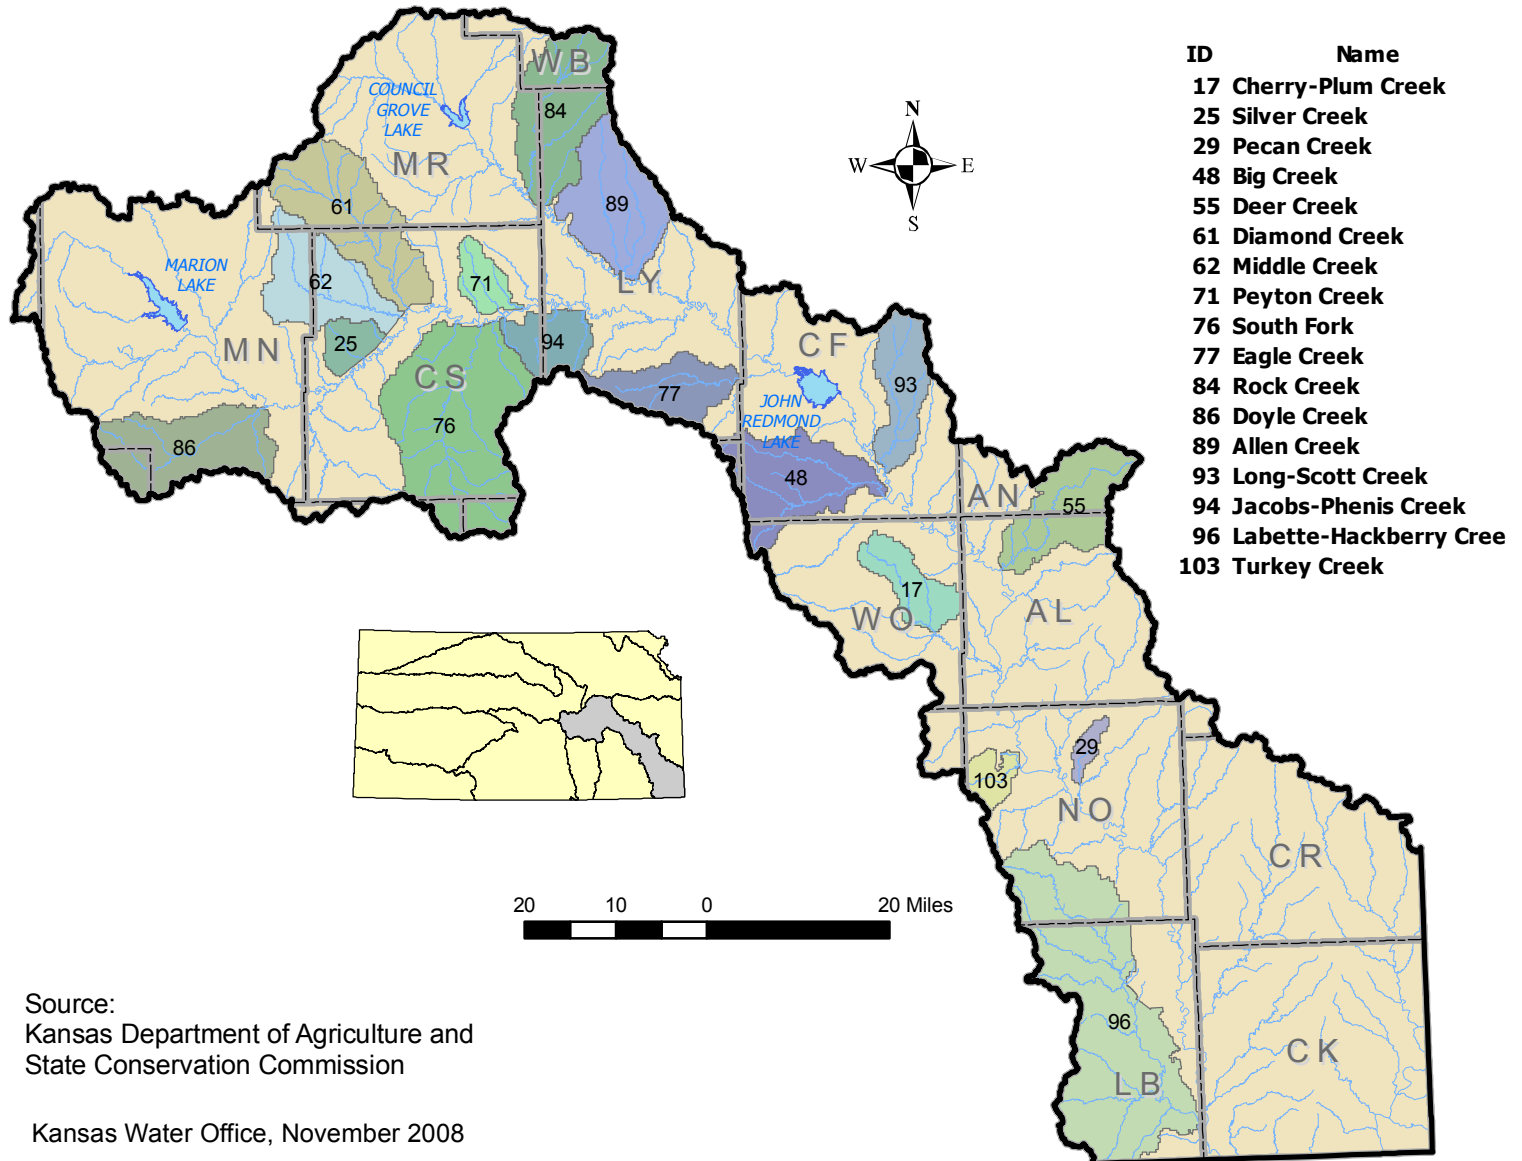

# Neosho Basin Watershed Districts

Source:  
Kansas Department of Agriculture and  
State Conservation Commission

Kansas Water Office, November 2008