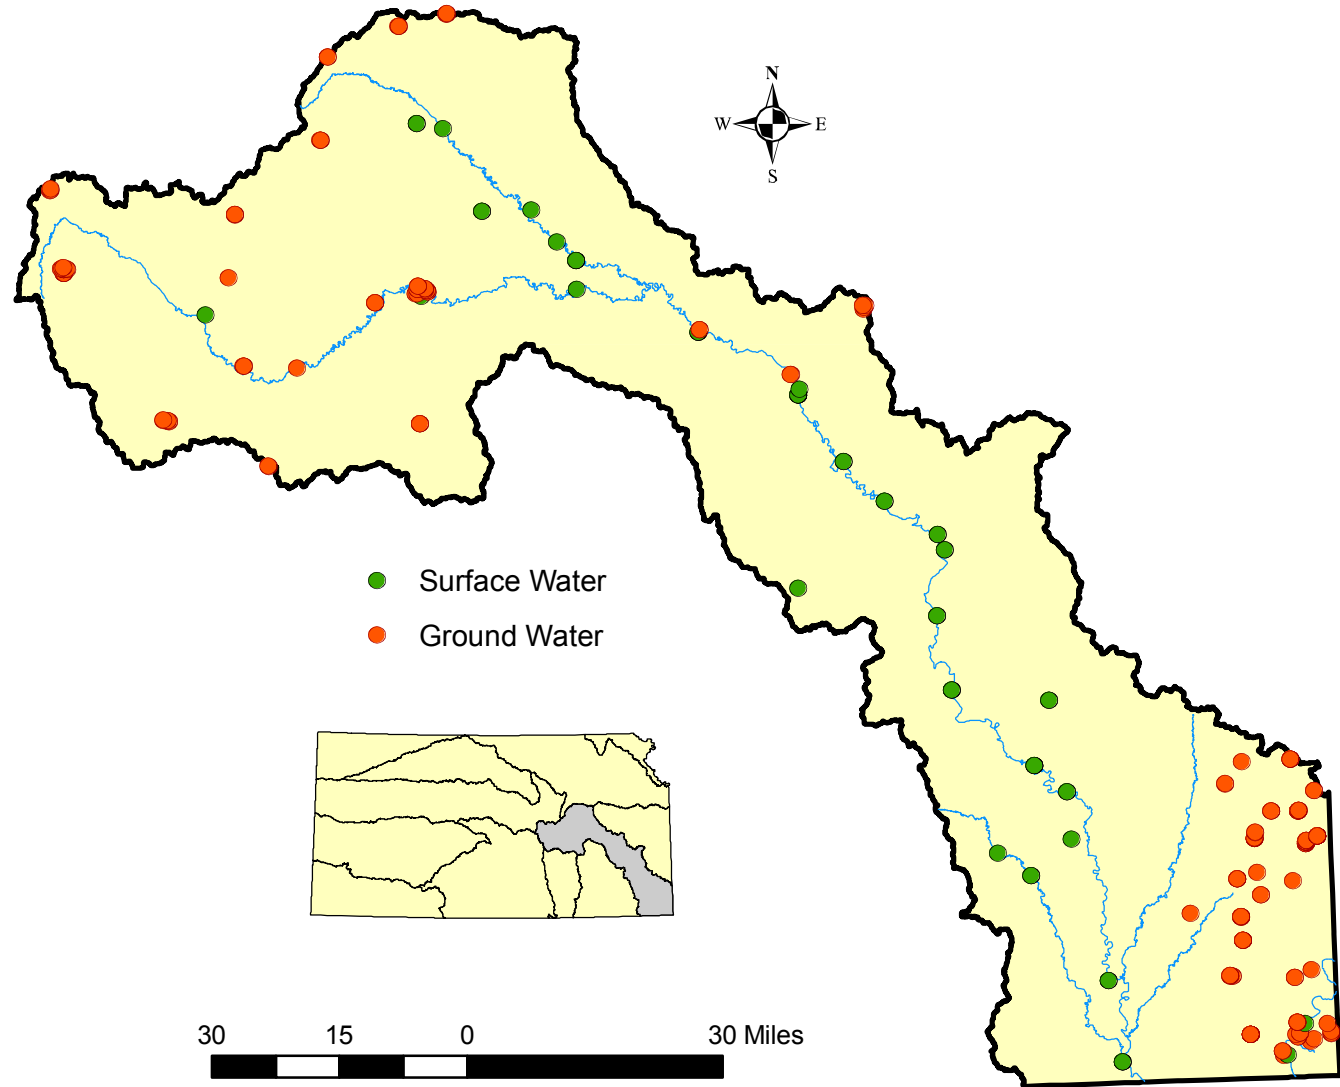

# Neosho Basin

## Municipal Points of Diversion

Data Source: Kansas Department of Agriculture, November 2008

Prepared for Kansas Water Plan 2008