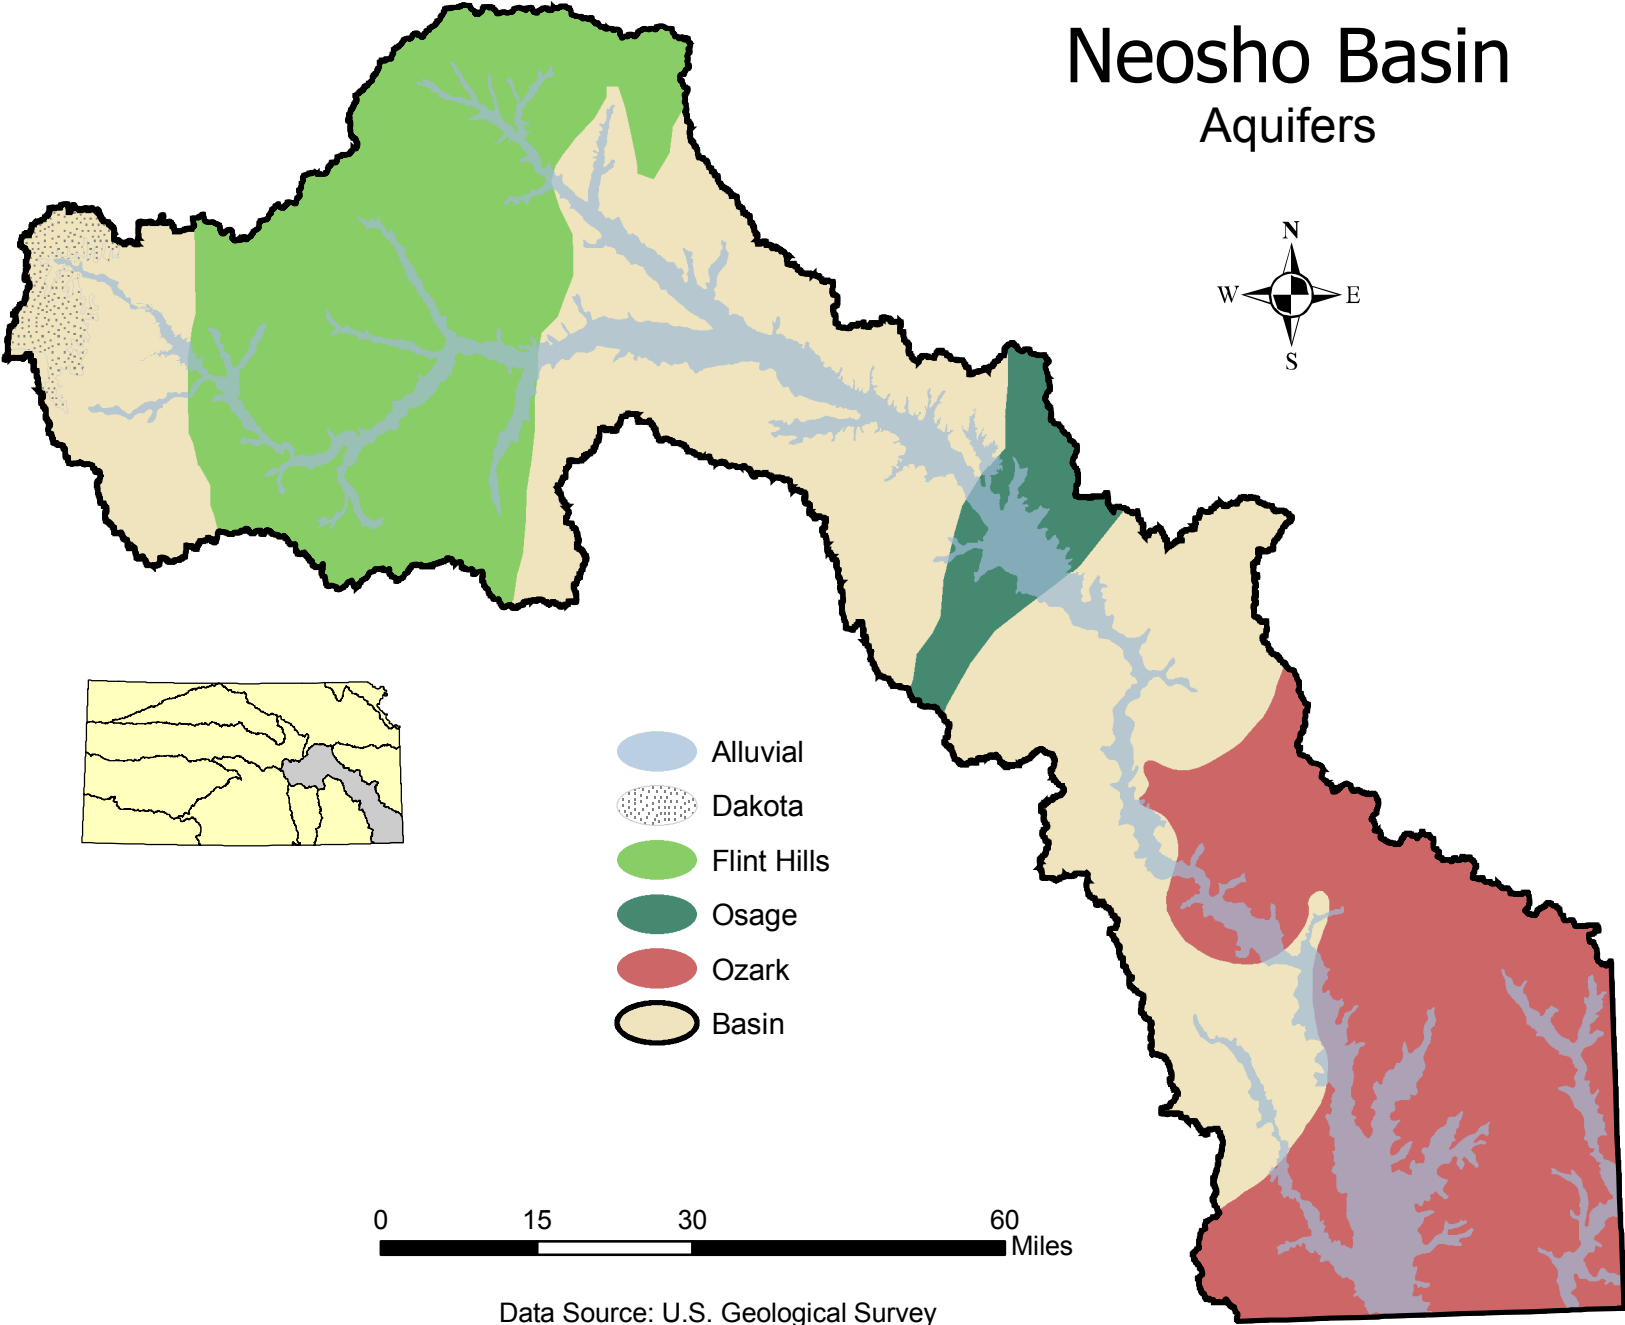

Neosho Basin

Aquifers

Data Source: U.S. Geological Survey
Prepared for Kansas Water Plan 2008