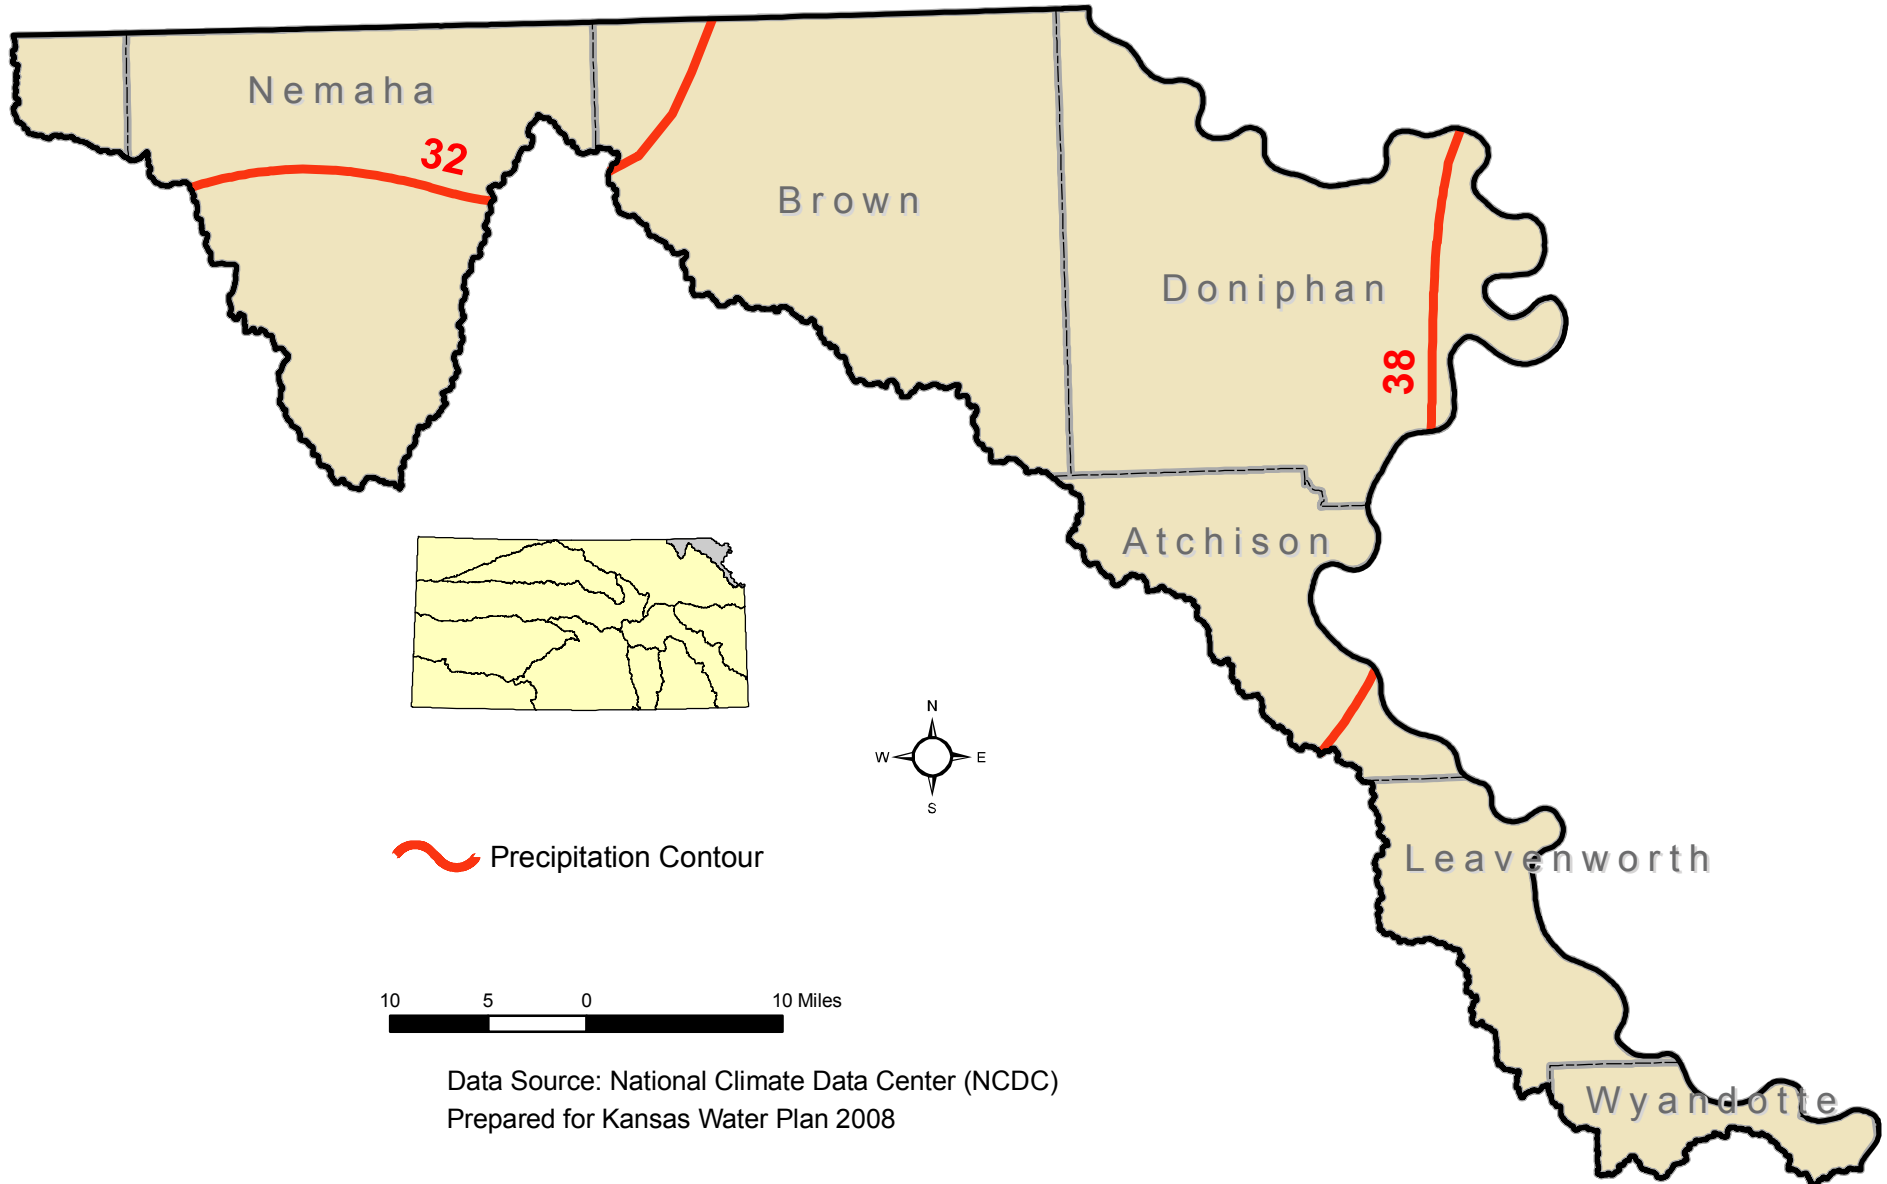

Missouri Basin Precipitation

Data Source: National Climate Data Center (NCDC)
Prepared for Kansas Water Plan 2008