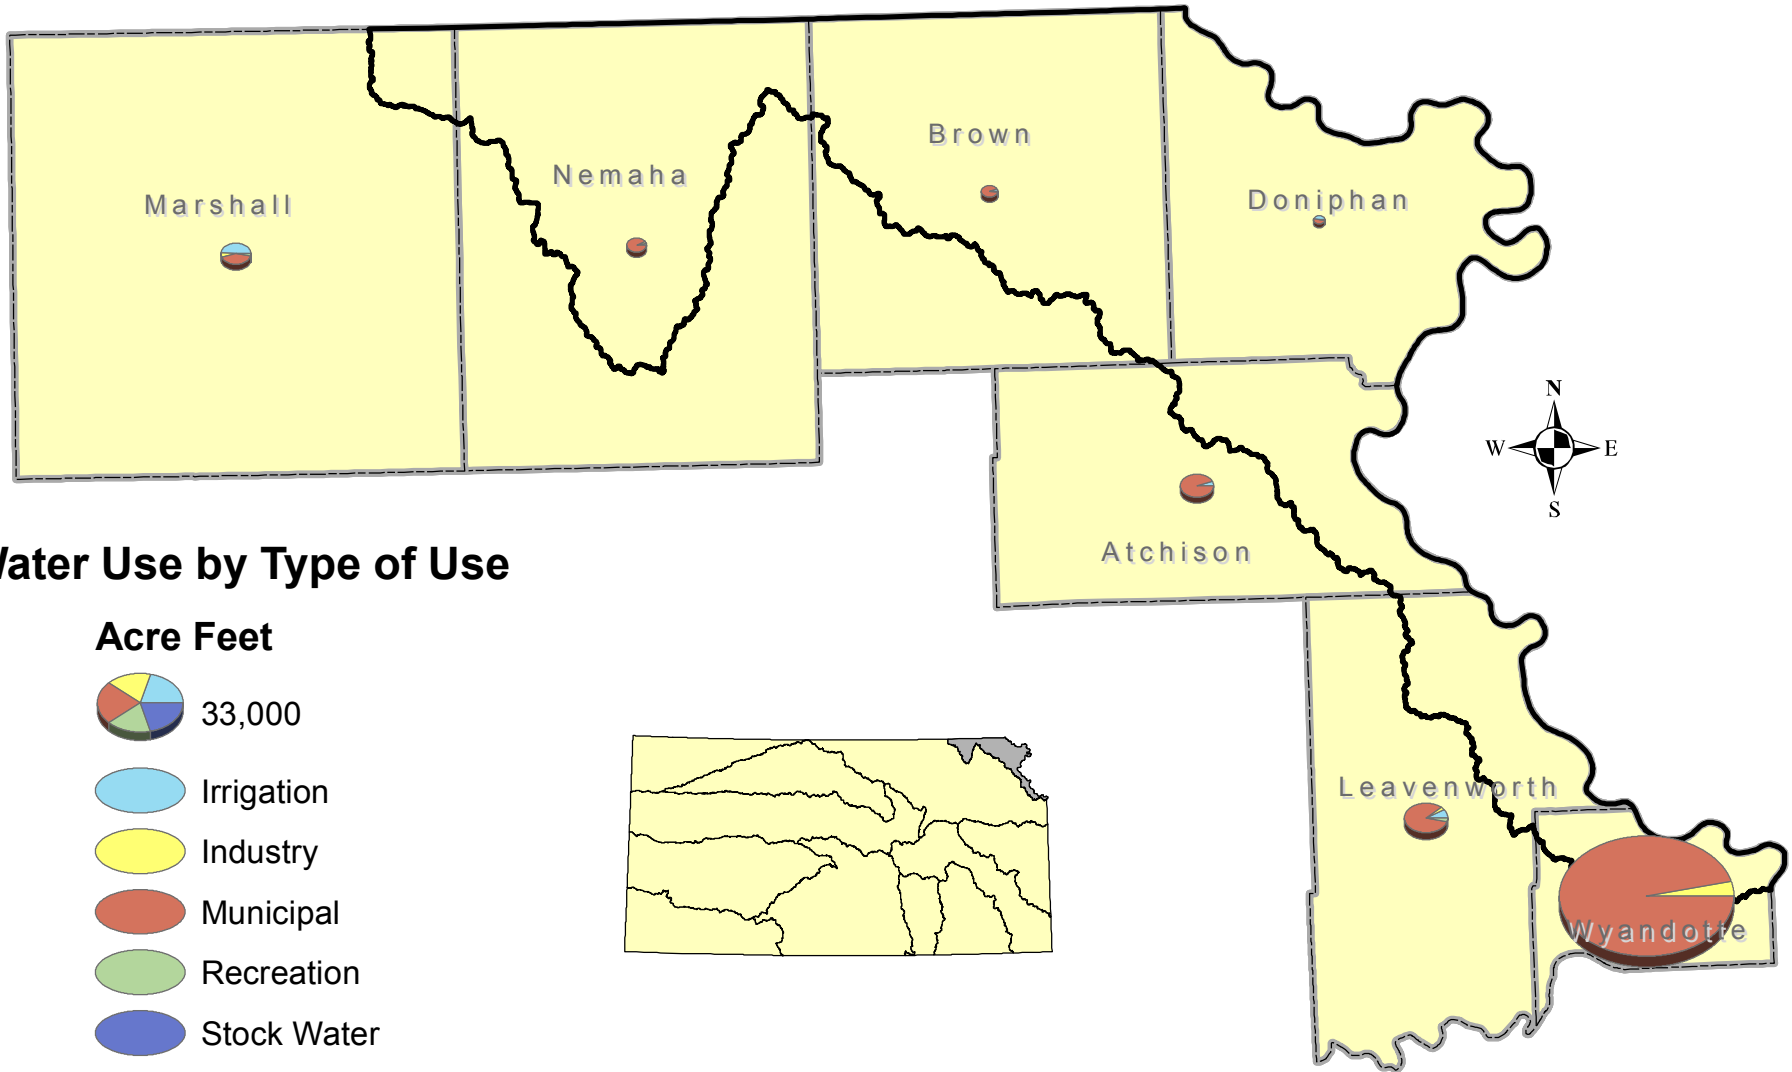

# Missouri Basin

## 2006 Water Use By County

Data Sources:  
Division of Water Resources, Water Use Program  
Kansas Water Office, Water Marketing Program

20 10 0 20 Miles

Kansas Water Office May 2008