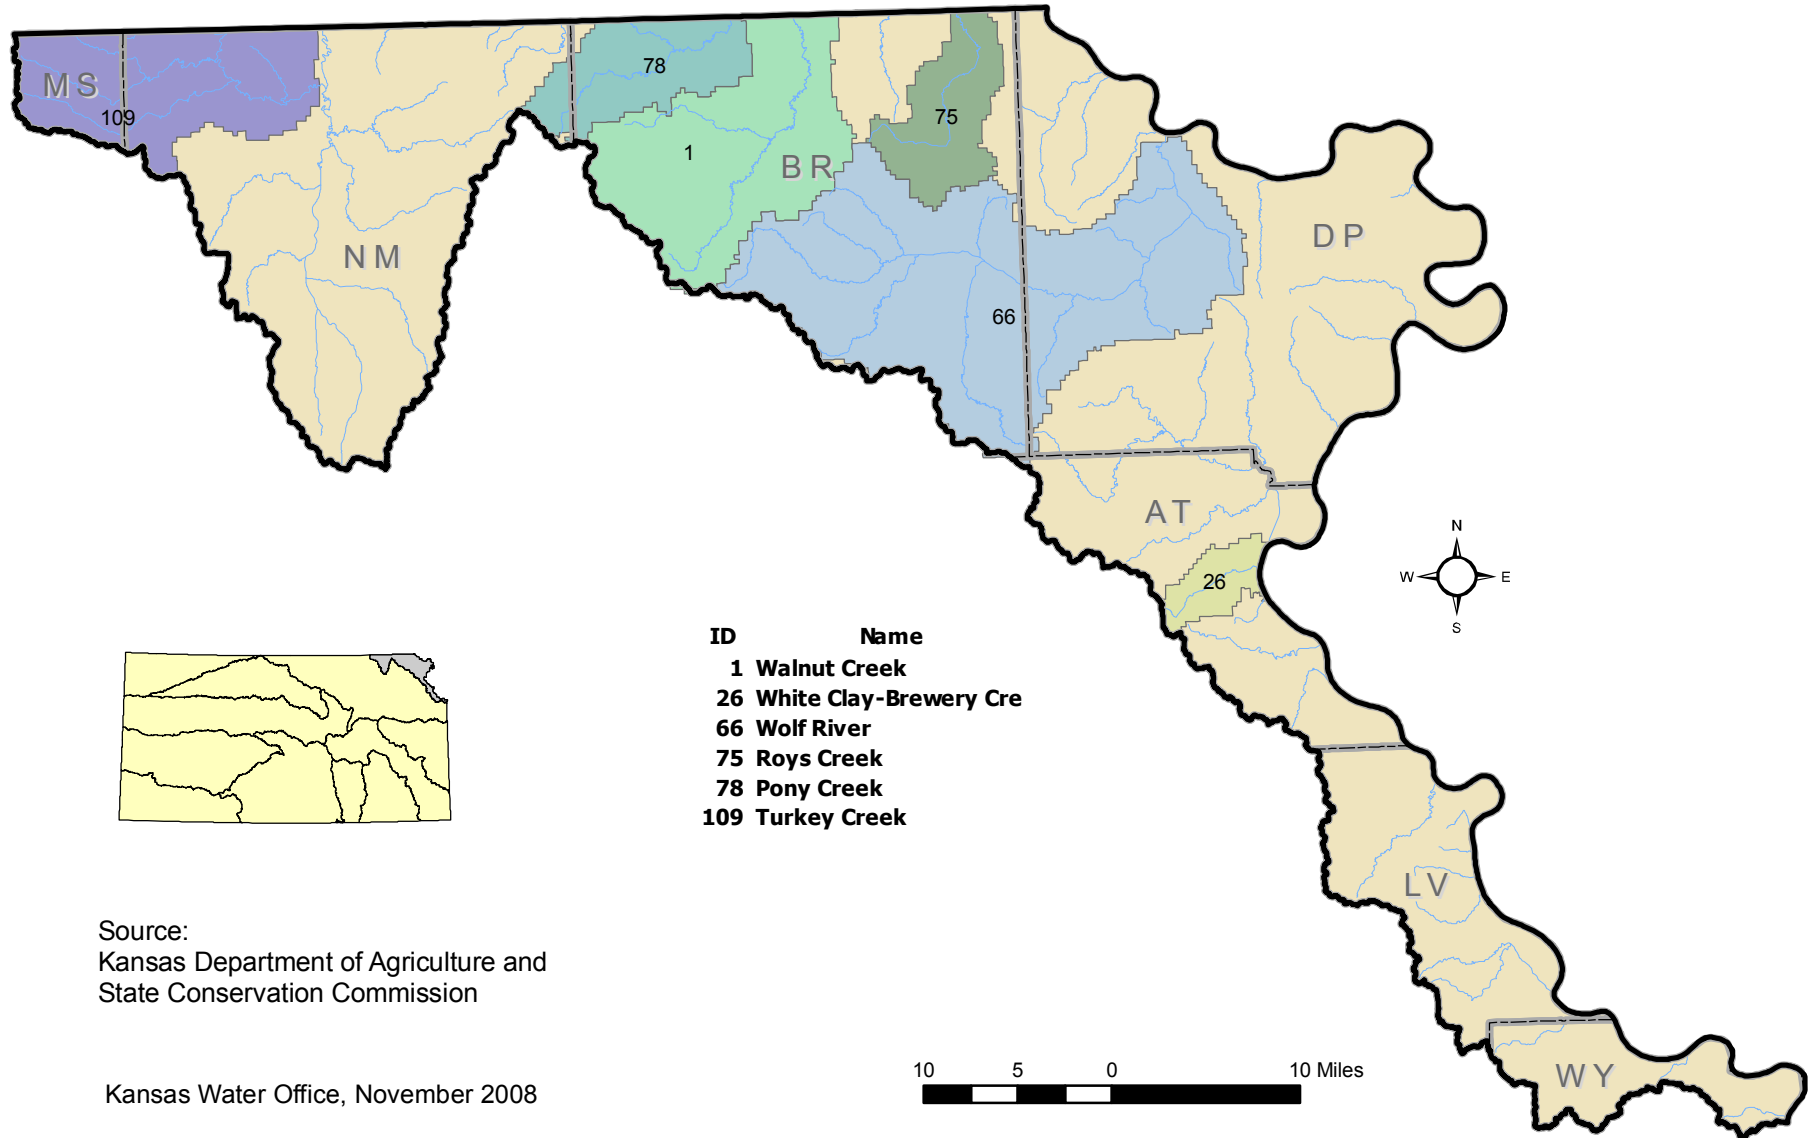

# Missouri Basin Watershed Districts

ID	Name
1	Walnut Creek
26	White Clay-Brewery Cre
66	Wolf River
75	Roys Creek
78	Pony Creek
109	Turkey Creek

Source:  
Kansas Department of Agriculture and  
State Conservation Commission

Kansas Water Office, November 2008