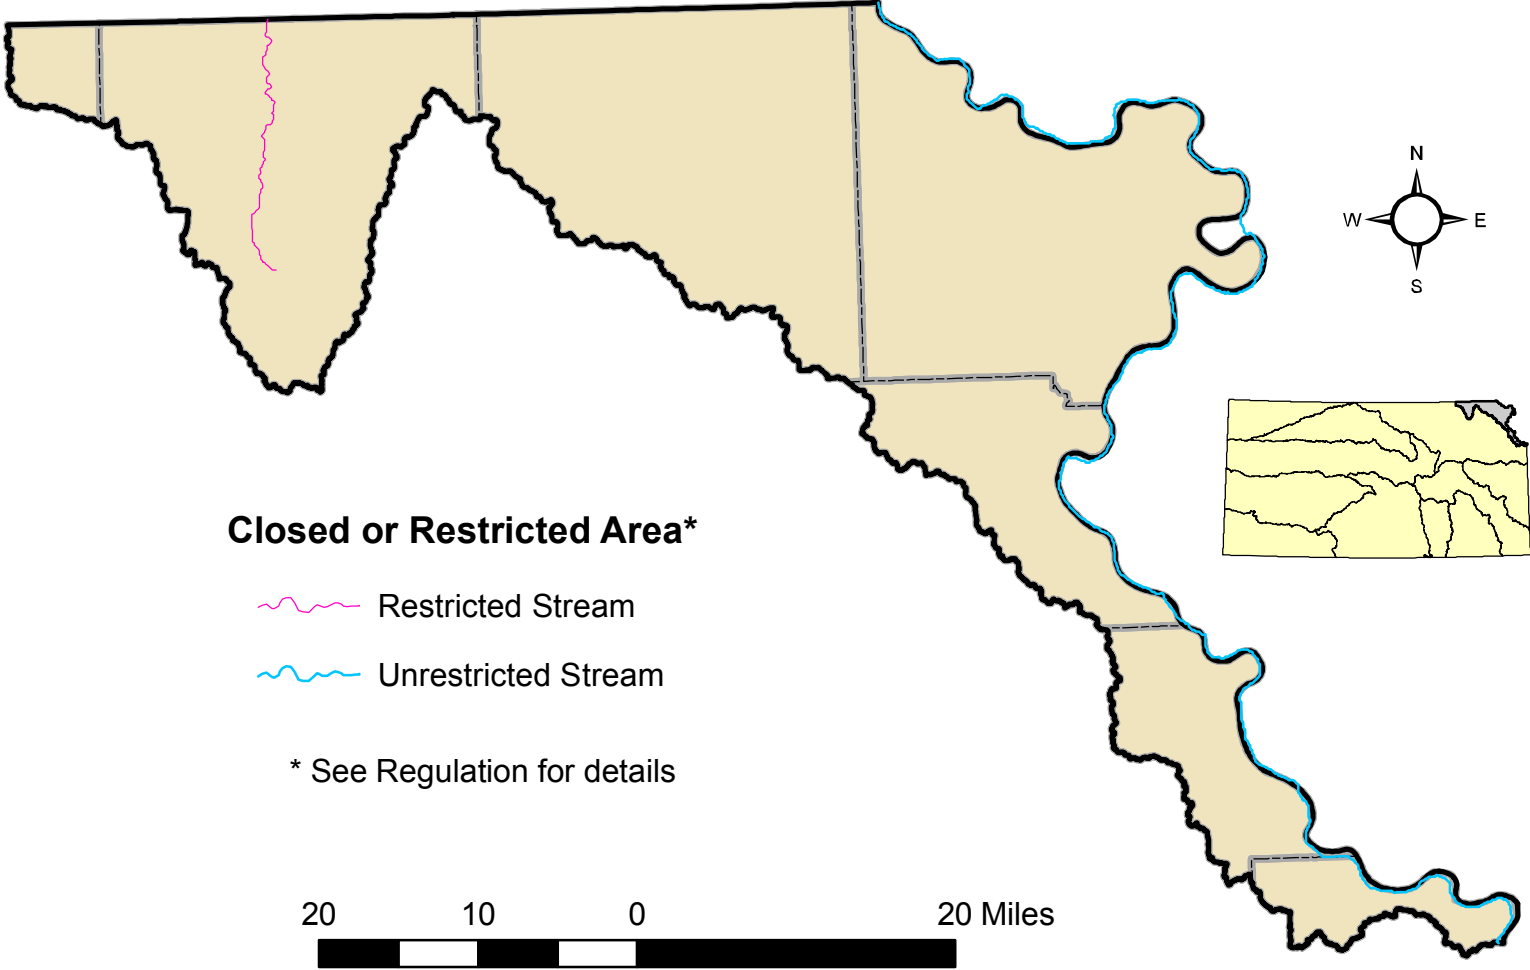

Missouri Basin Water Management

Source:
Kansas Department of Agriculture

Kansas Water Office, November 2008