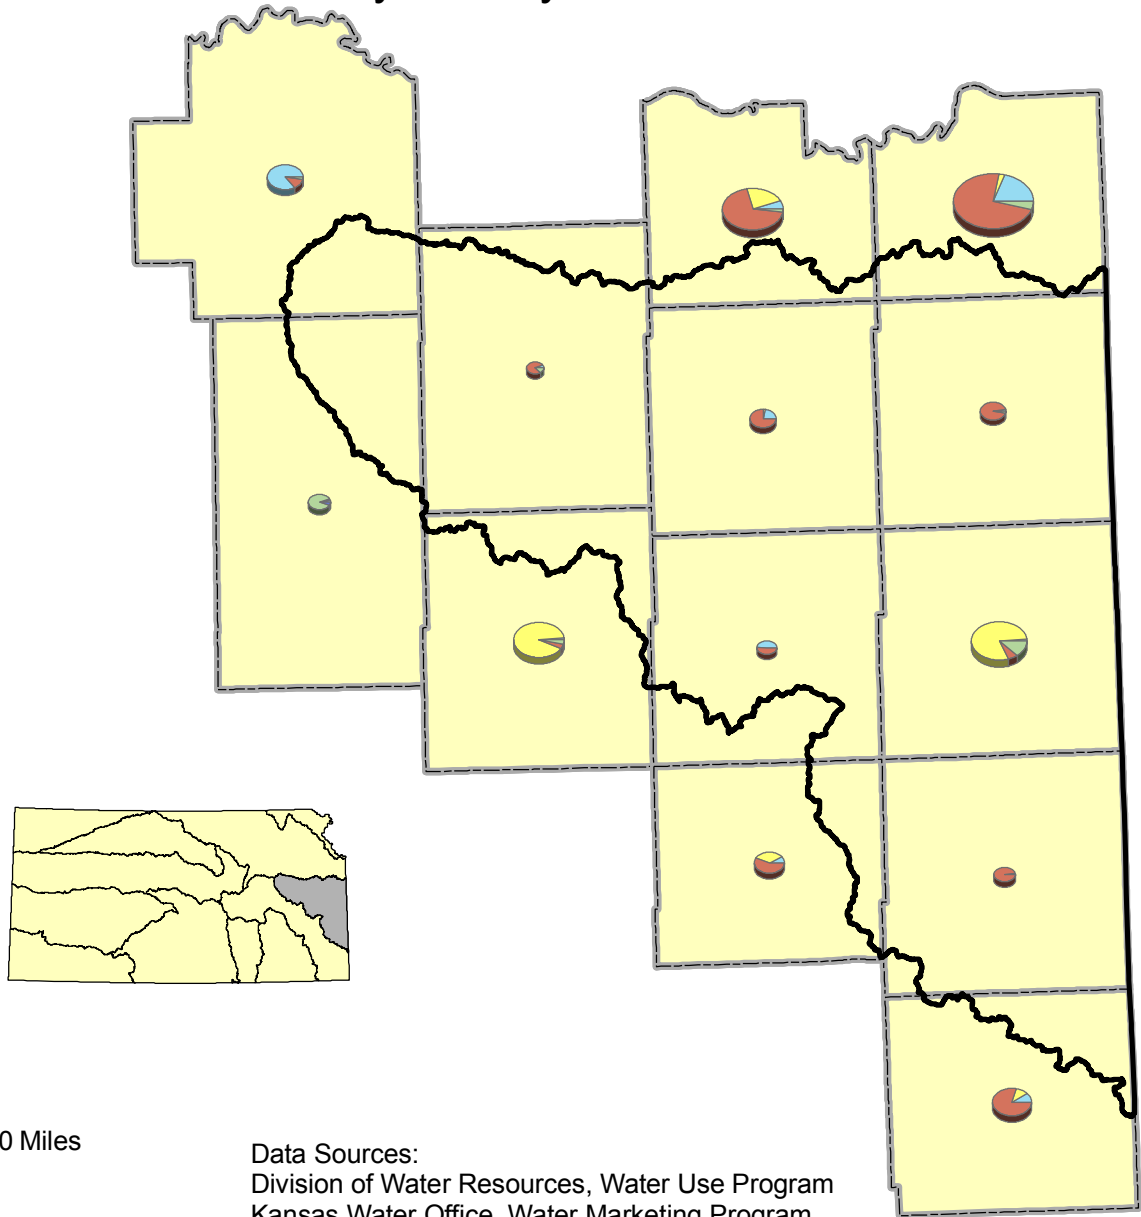

# Marais des Cygnes Basin

2006 Water Use By County

## Water Use by Type of Use

Acre Feet

Irrigation

Industry

Municipal

Recreation

Stock Water

Data Sources:  
 Division of Water Resources, Water Use Program  
 Kansas Water Office, Water Marketing Program