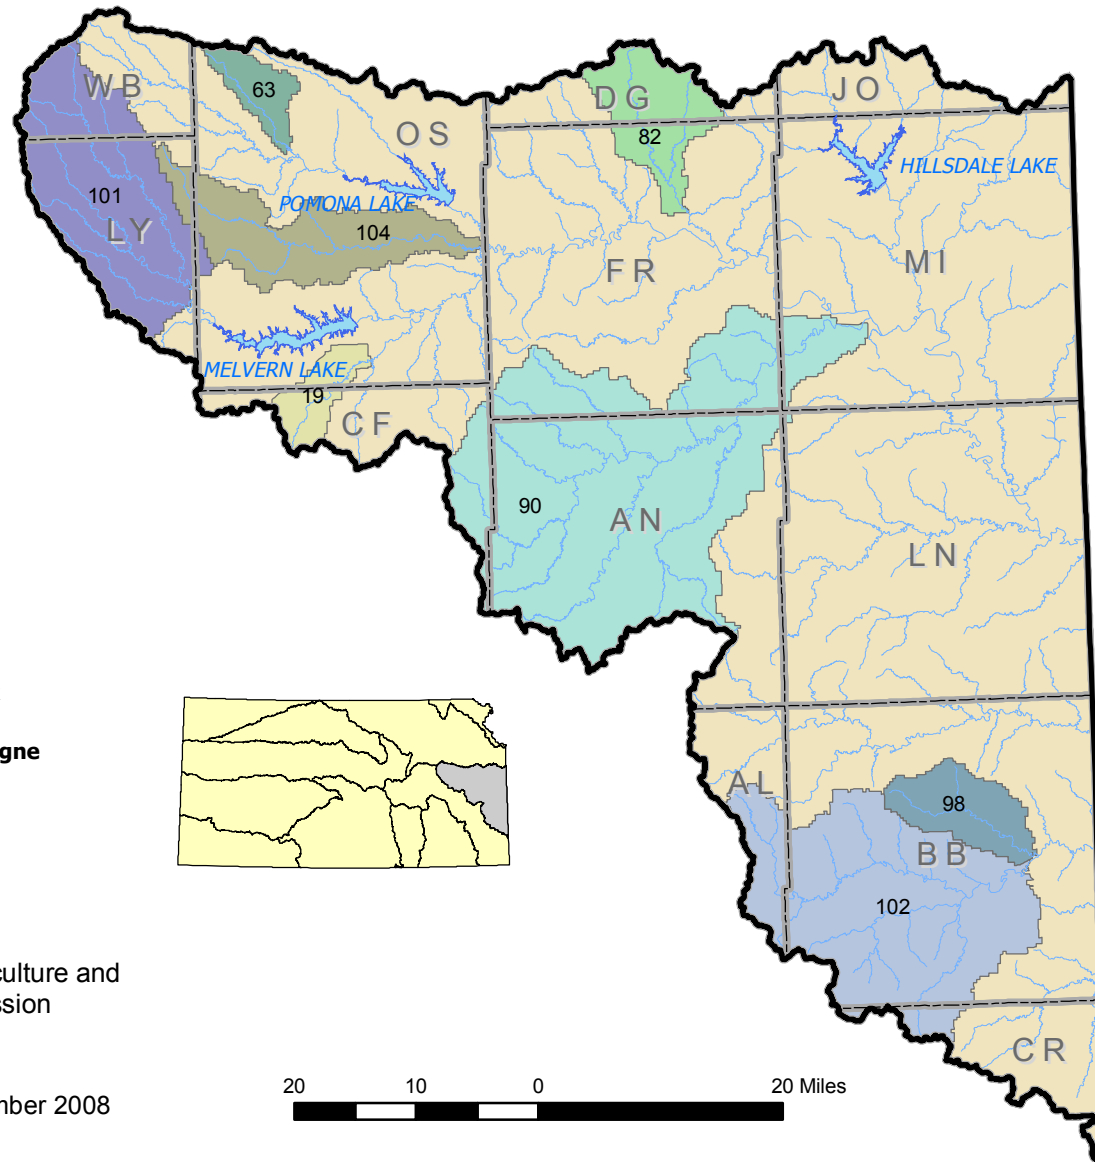

# Marais des Cygnes Basin Watershed Districts

- | ID  | Name                   |
|-----|------------------------|
| 19  | Frog Creek             |
| 63  | Switzler Creek         |
| 82  | Tauy Creek             |
| 90  | Pottawatomie Creek     |
| 98  | Mill Creek             |
| 101 | Upper Marais des Cygne |
| 102 | Upper Marmaton         |
| 104 | Salt Creek             |

Source:  
Kansas Department of Agriculture and  
State Conservation Commission

Kansas Water Office, November 2008