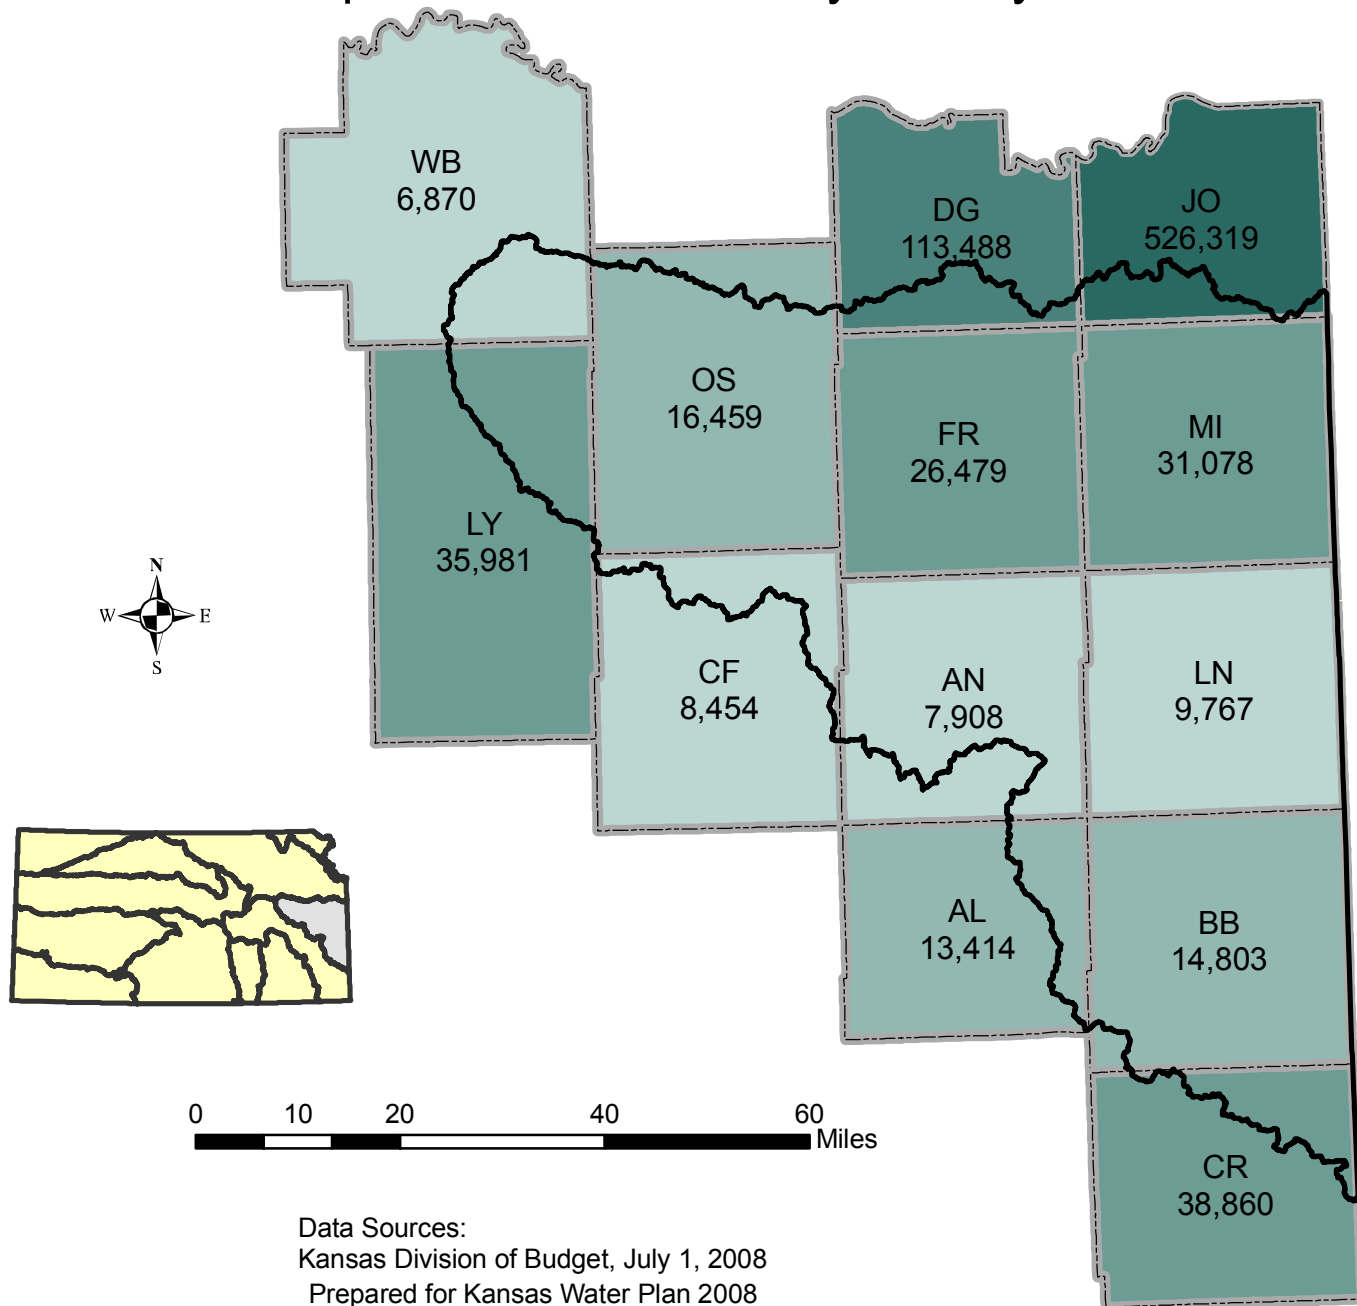

# Marais des Cygnes Basin

## 2007 Population Estimates by County

Data Sources:  
Kansas Division of Budget, July 1, 2008  
Prepared for Kansas Water Plan 2008