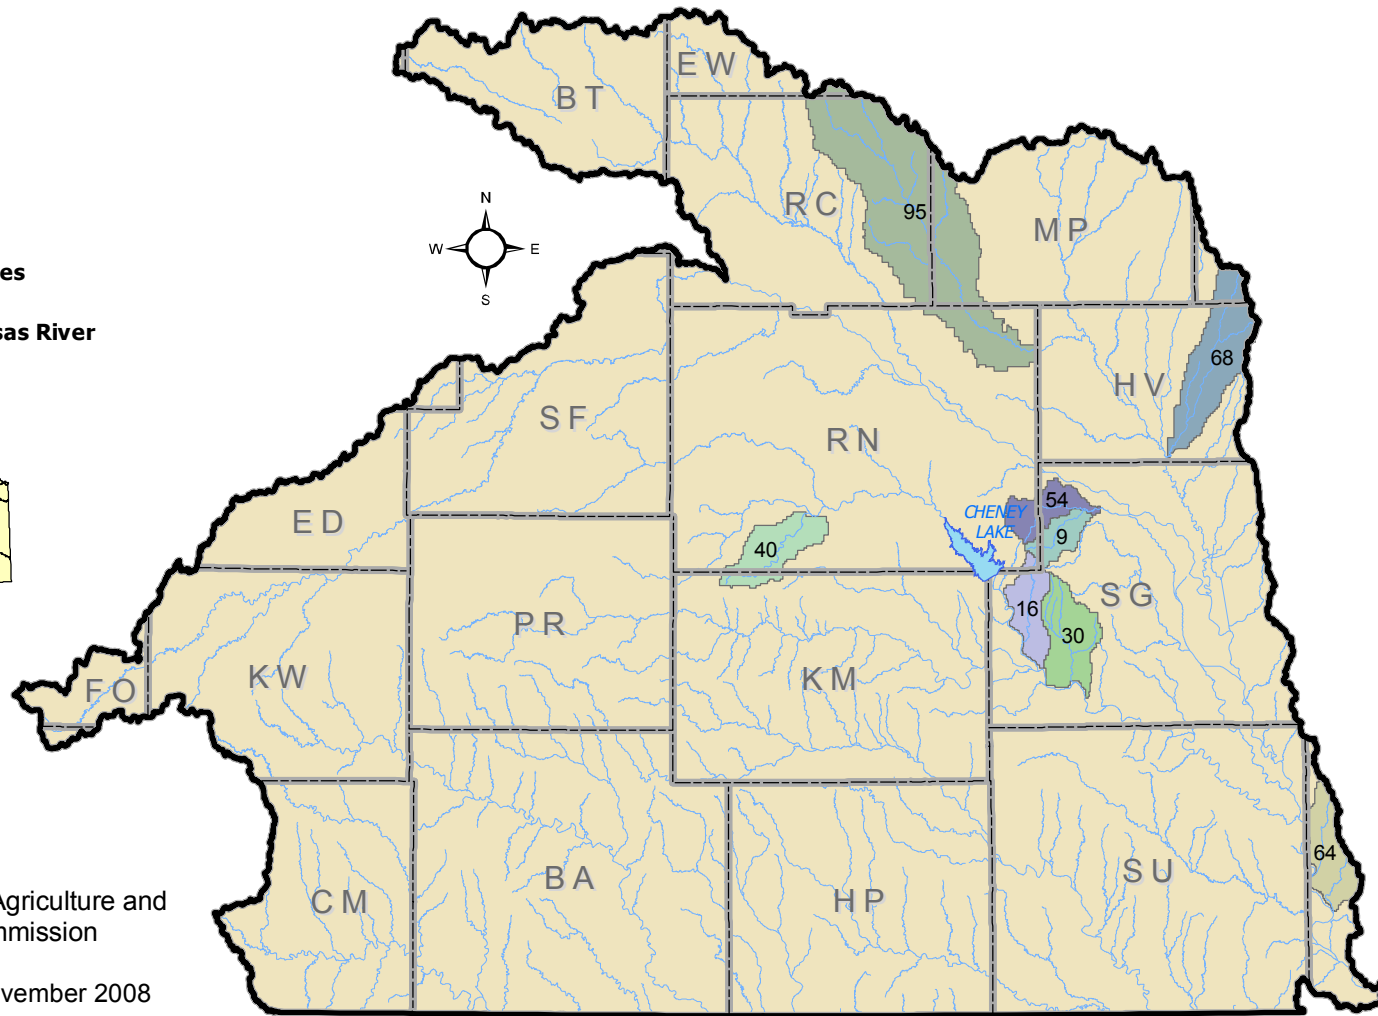

# Lower Arkansas Basin Watershed Districts

ID	Name
9	Andale
16	Spring Creek
30	Clear Creek
40	Goose Creek
54	Mount Hope
64	Ark-River Tributaries
68	Sand Creek
95	Upper Little Arkansas River

Source:  
Kansas Department of Agriculture and  
State Conservation Commission

Kansas Water Office, November 2008