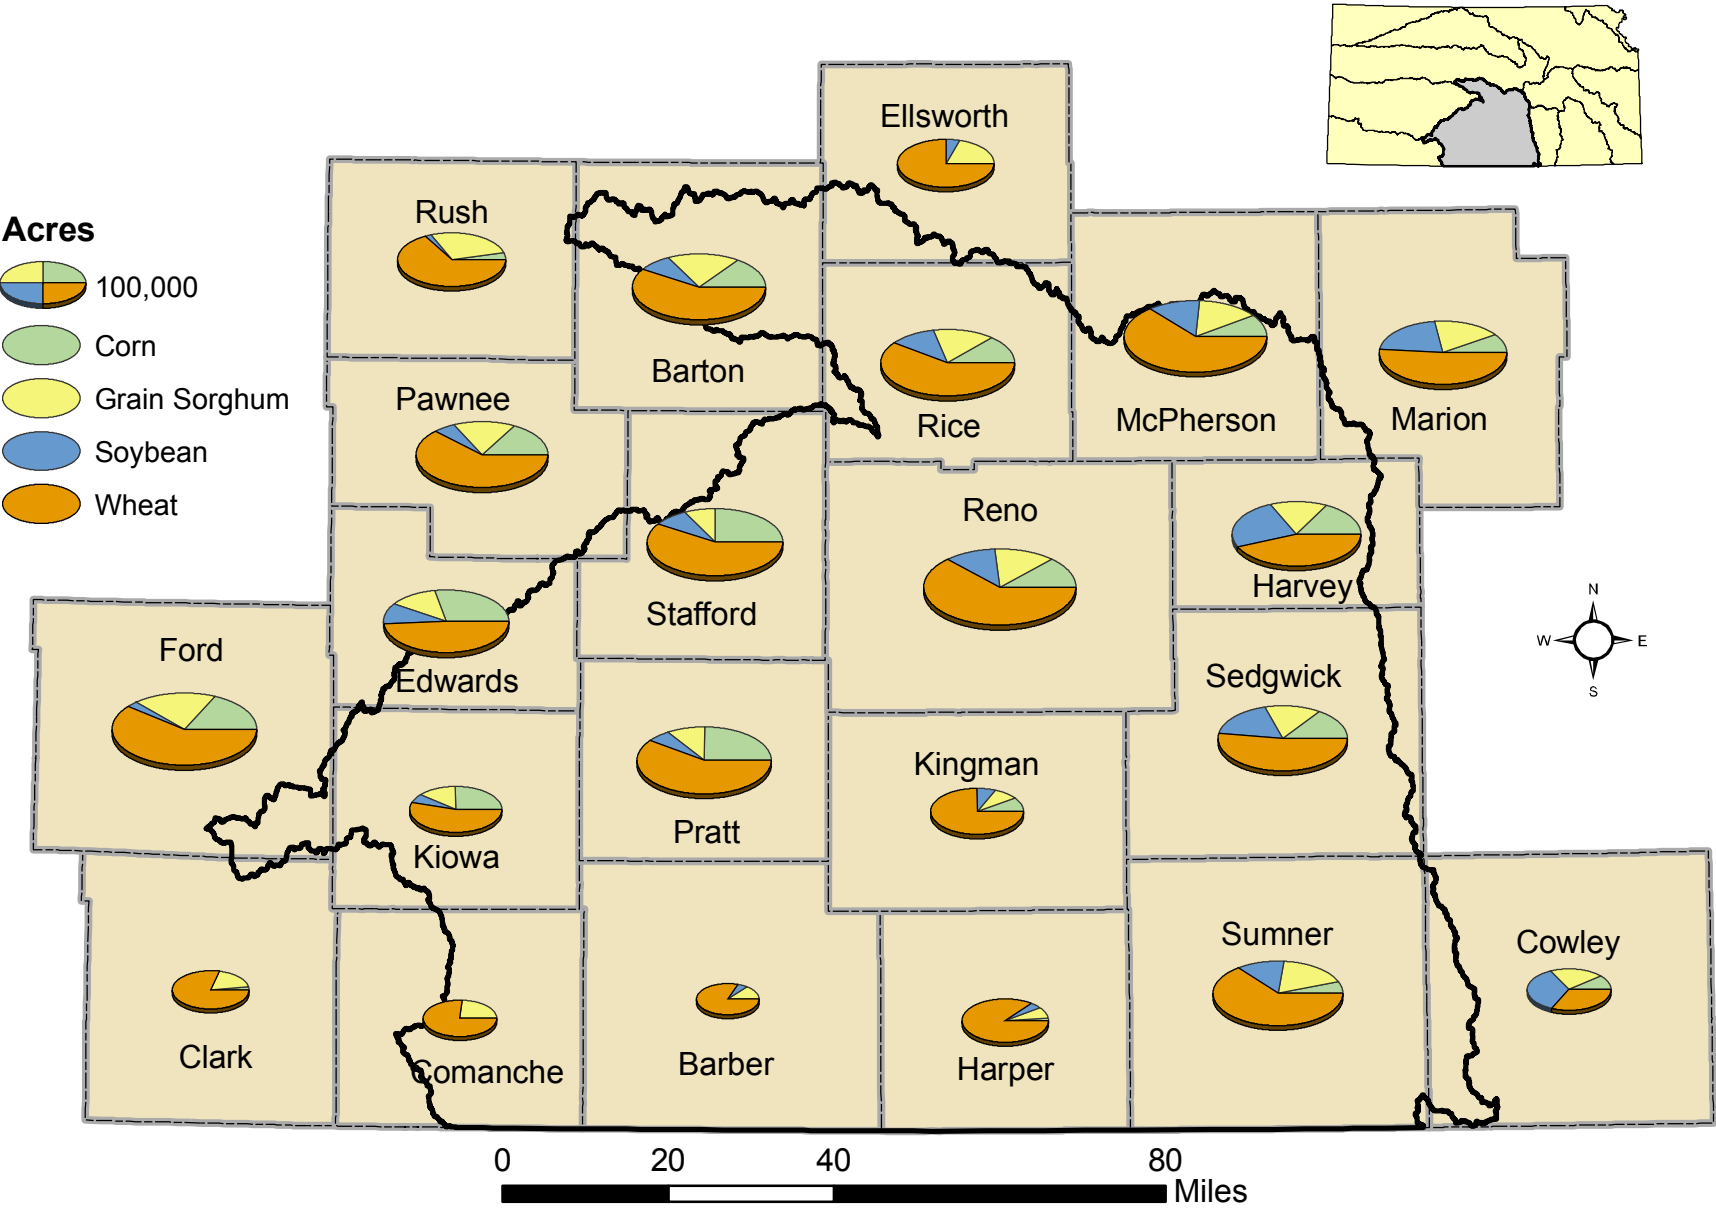

# Lower Arkansas Basin

## 2007 Harvested Crop Inventory by County

Data Sources: Kansas Agricultural Statistics

Prepared for Kansas Water Plan 2008