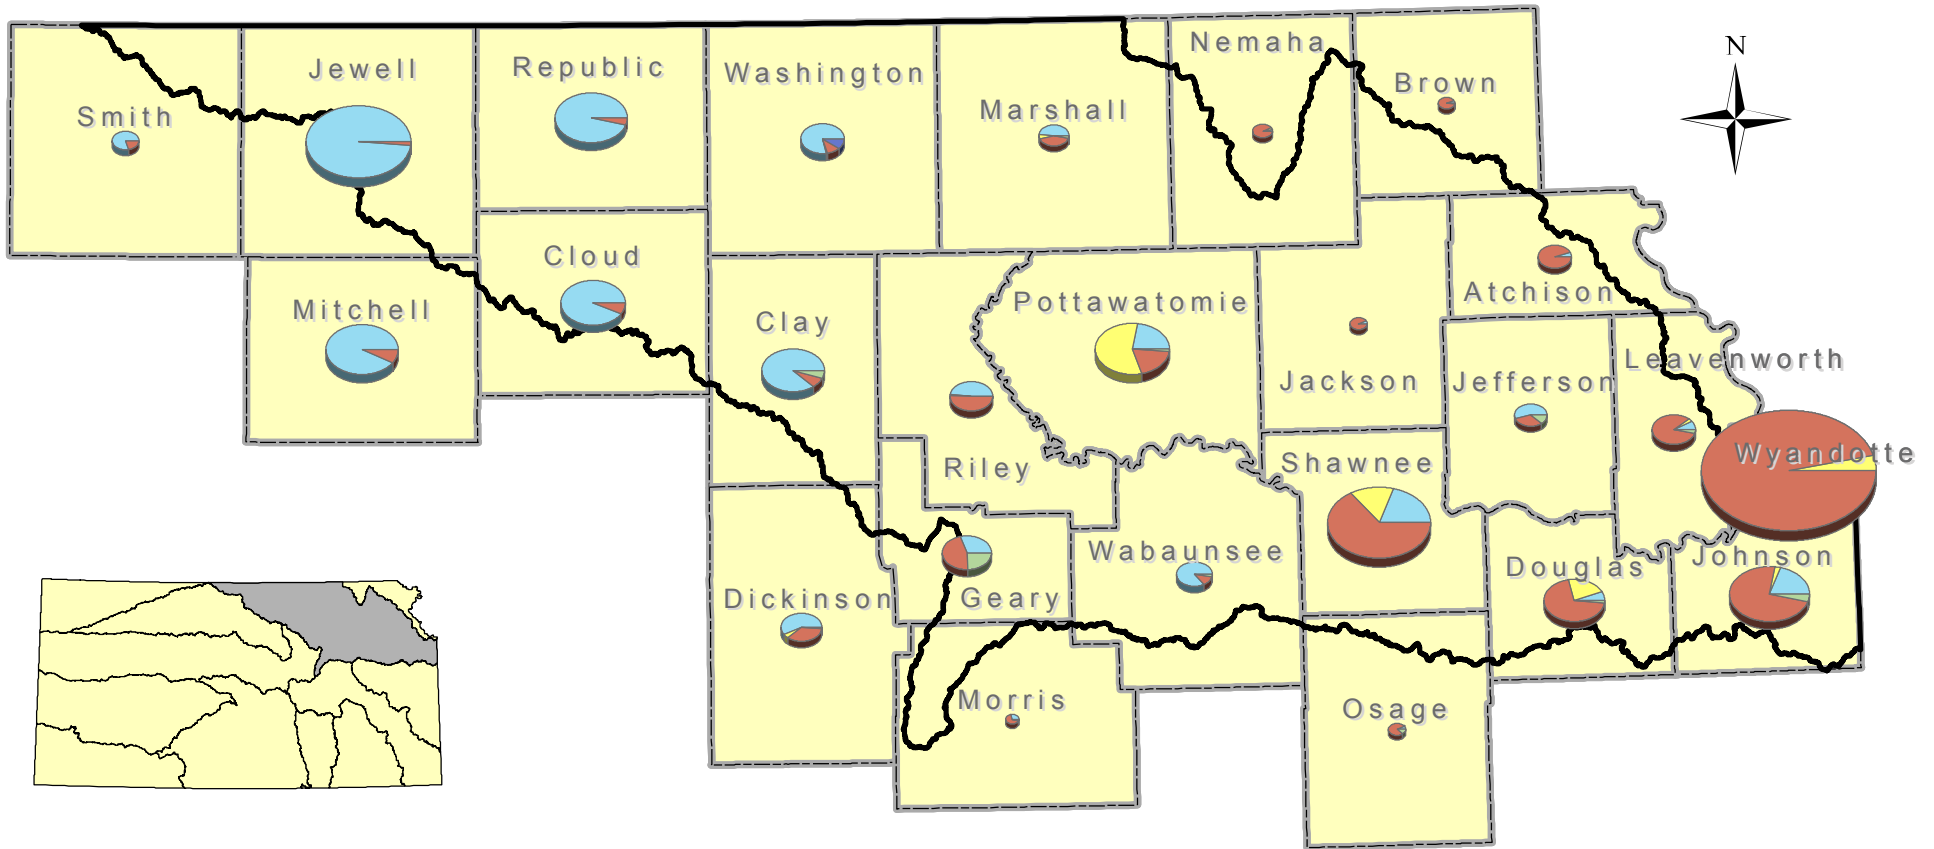

# Kansas - Lower Republican Basin

2006 Water Use By County

Data Sources:  
 Division of Water Resources, Water Use Program  
 Kansas Water Office, Water Marketing Program

Kansas Water Office December 2007

## Water Use by Type of Use