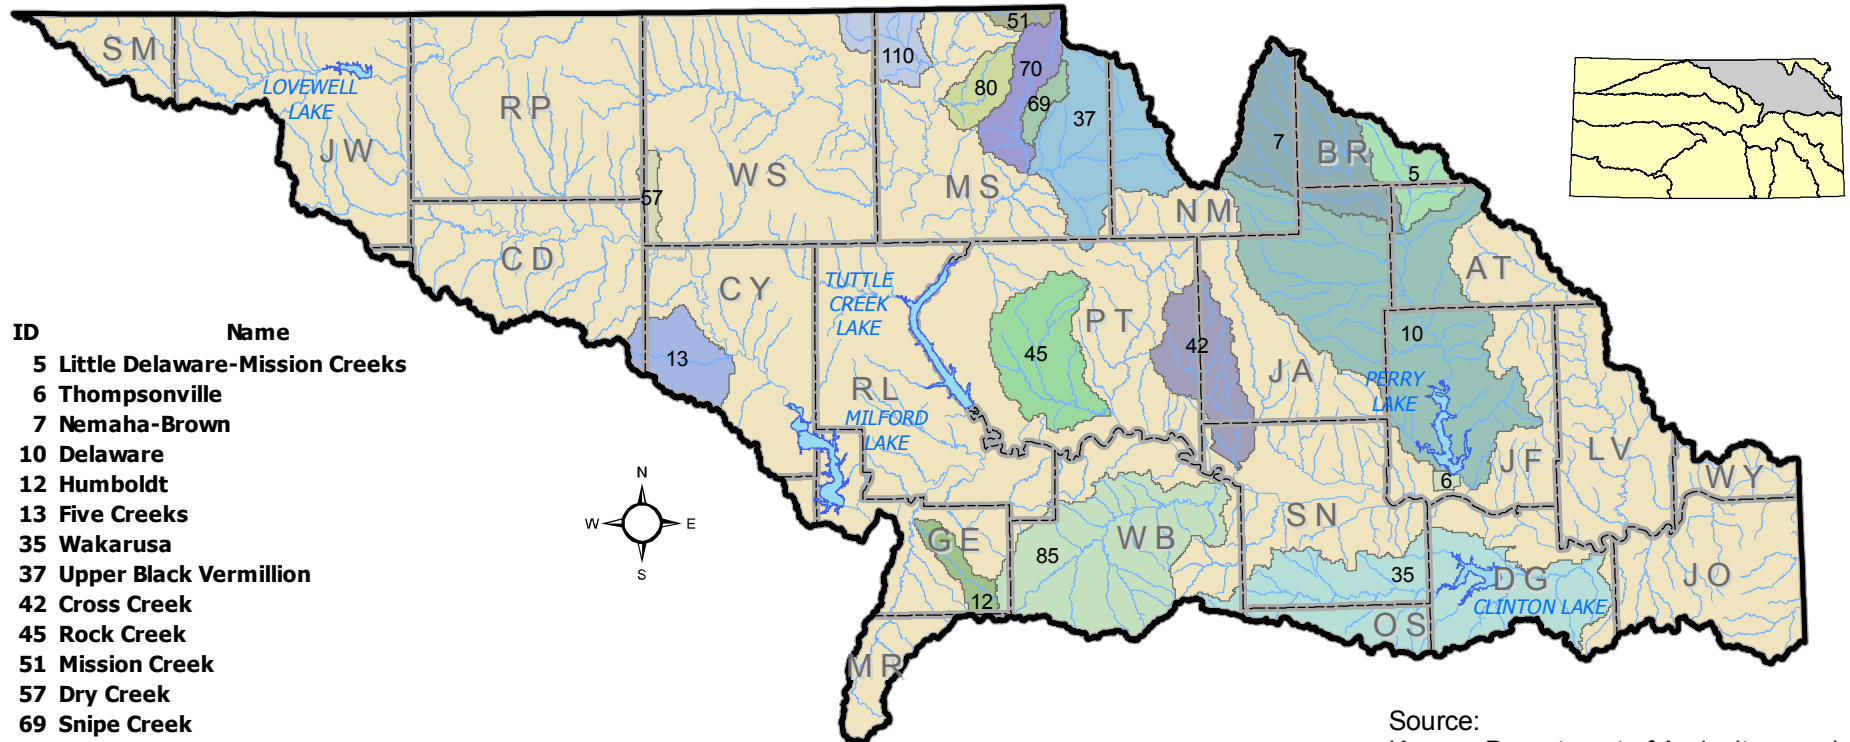

Kansas - Lower Republican Basin Watershed Districts

- | ID | Name |
|-----|--------------------------------|
| 5 | Little Delaware-Mission Creeks |
| 6 | Thompsonville |
| 7 | Nemaha-Brown |
| 10 | Delaware |
| 12 | Humboldt |
| 13 | Five Creeks |
| 35 | Wakarusa |
| 37 | Upper Black Vermillion |
| 42 | Cross Creek |
| 45 | Rock Creek |
| 51 | Mission Creek |
| 57 | Dry Creek |
| 69 | Snipe Creek |
| 70 | Vermillion Creek |
| 80 | Spring Creek |
| 85 | Mill Creek |
| 110 | Horseshoe Creek |