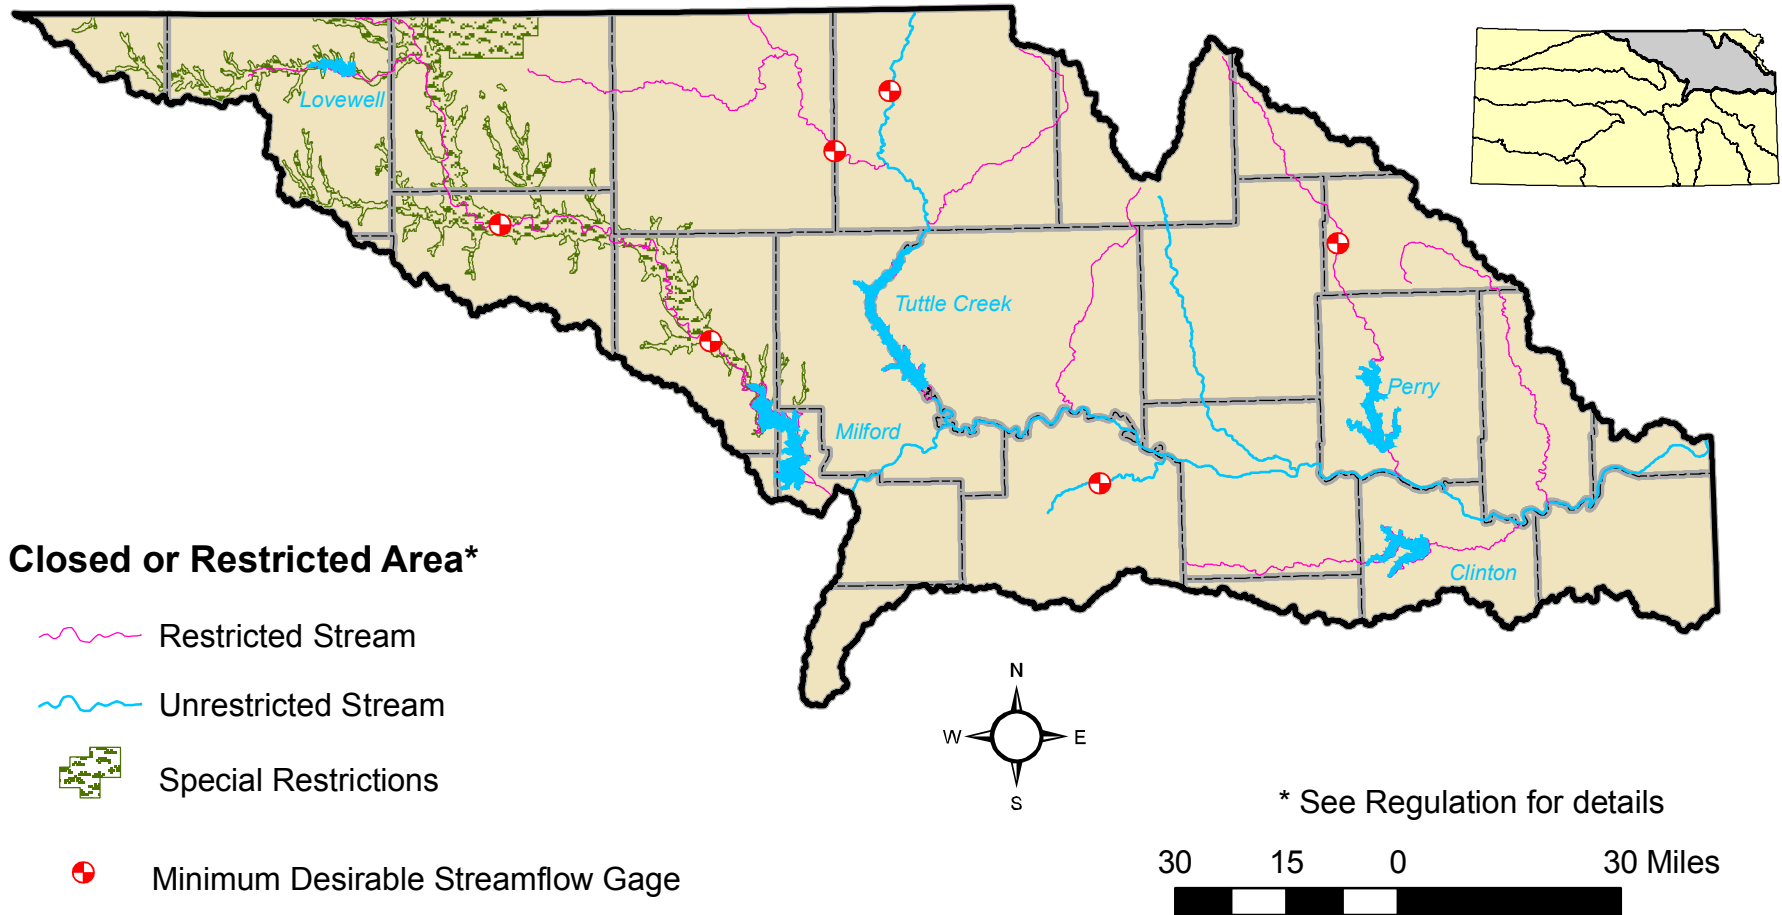

Kansas-Lower Republican Basin Water Management

Source:
Kansas Department of Agriculture

Kansas Water Office, November 2008