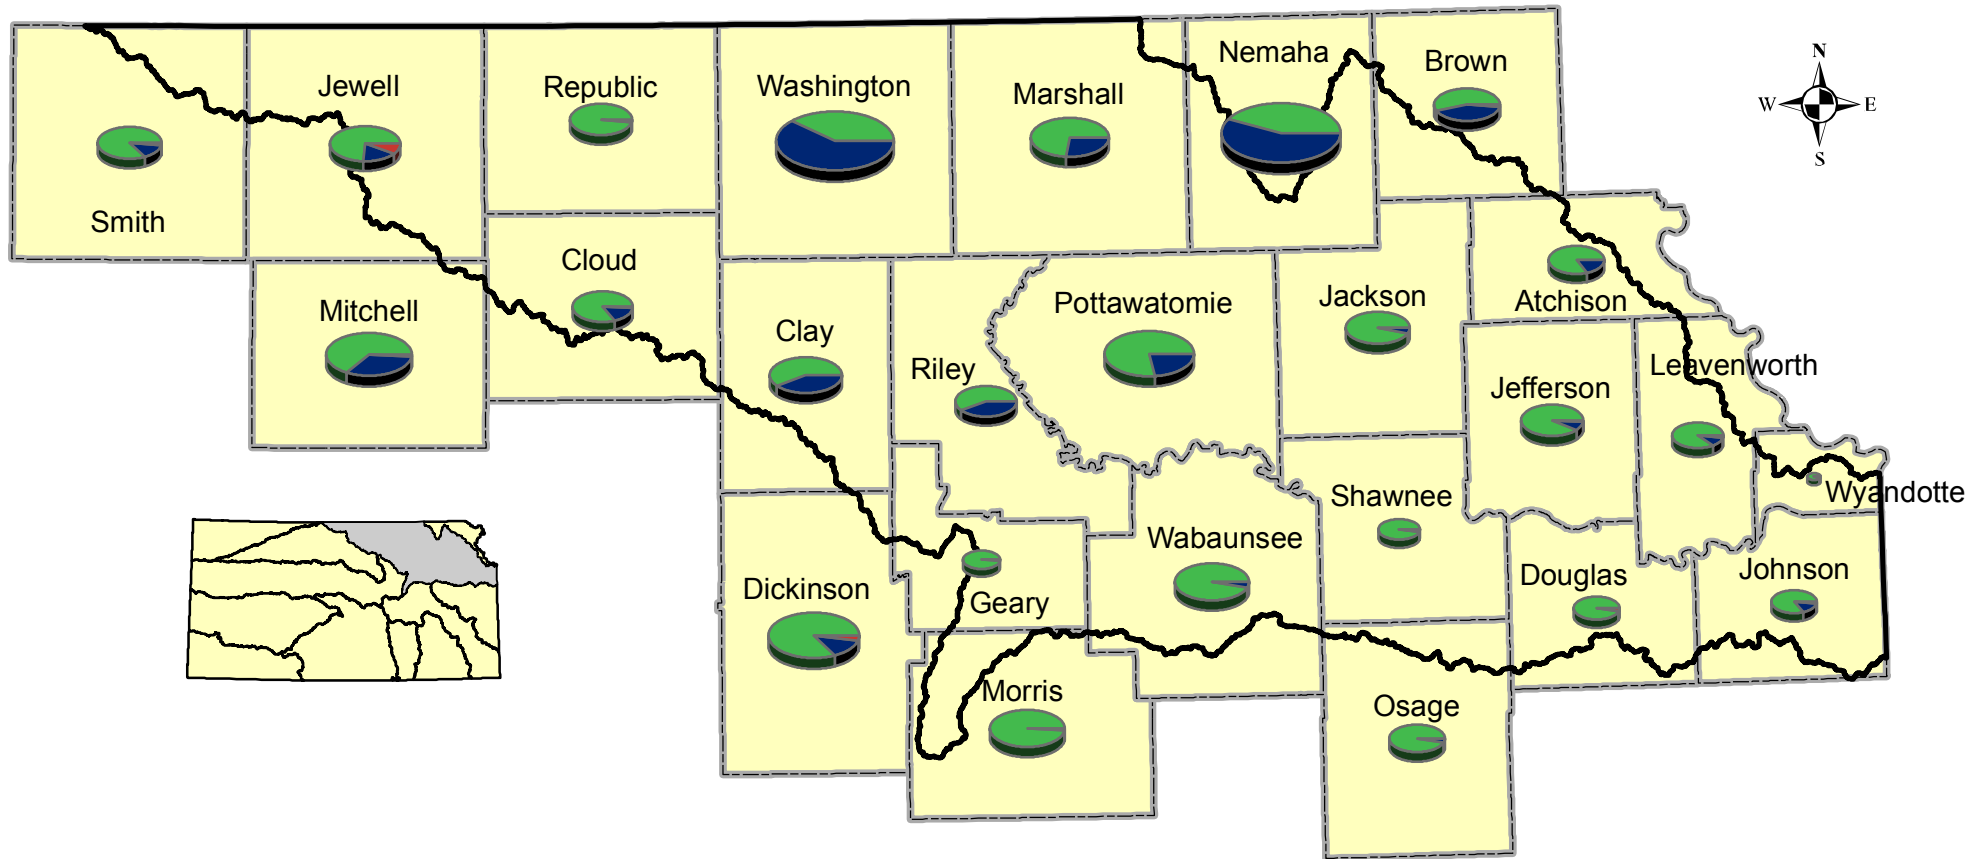

Kansas - Lower Republican Basin

2002 Livestock Inventory by County

Note: Some data not shown to protect individual farm operations

Data Sources: 2002 Census of Agriculture
Prepared for Kansas Water Plan 2008