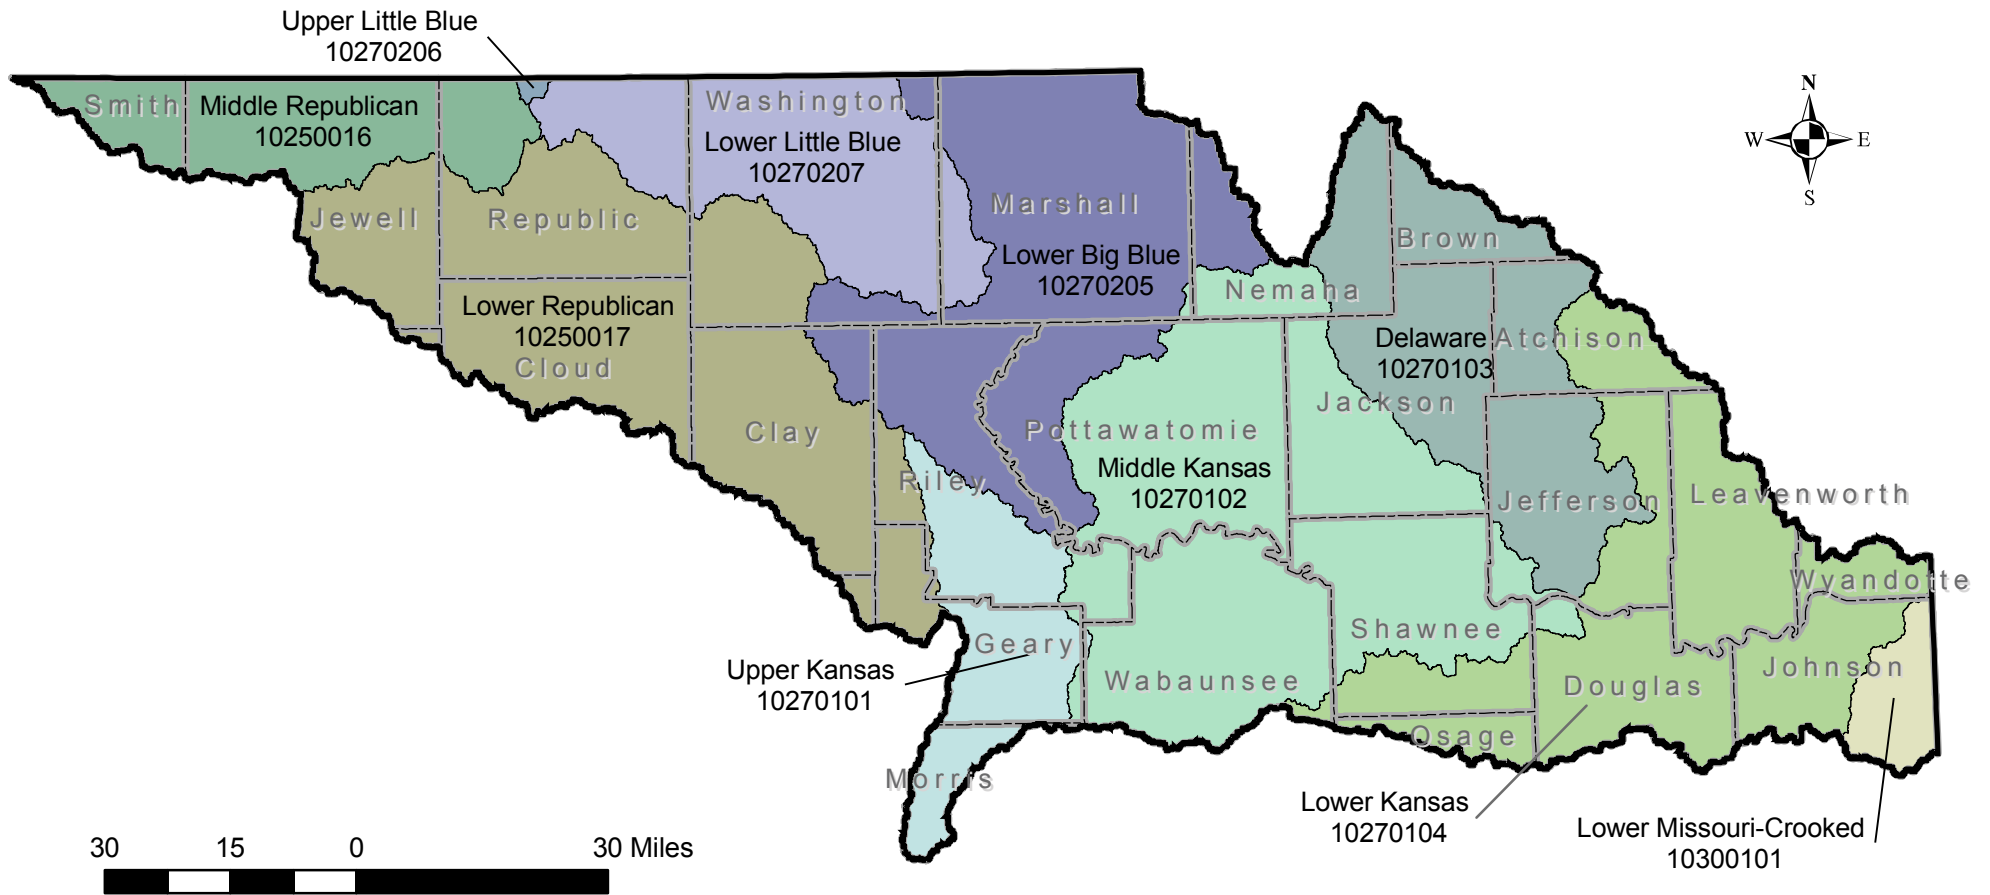

Kansas-Lower Republican Basin

HUC-08 Subbasins

- | | | | |
|--|------------------------|--|-------------------|
| | Delaware | | Lower Republican |
| | Lower Big Blue | | Middle Kansas |
| | Lower Kansas | | Middle Republican |
| | Lower Little Blue | | Upper Kansas |
| | Lower Missouri-Crooked | | Upper Little Blue |