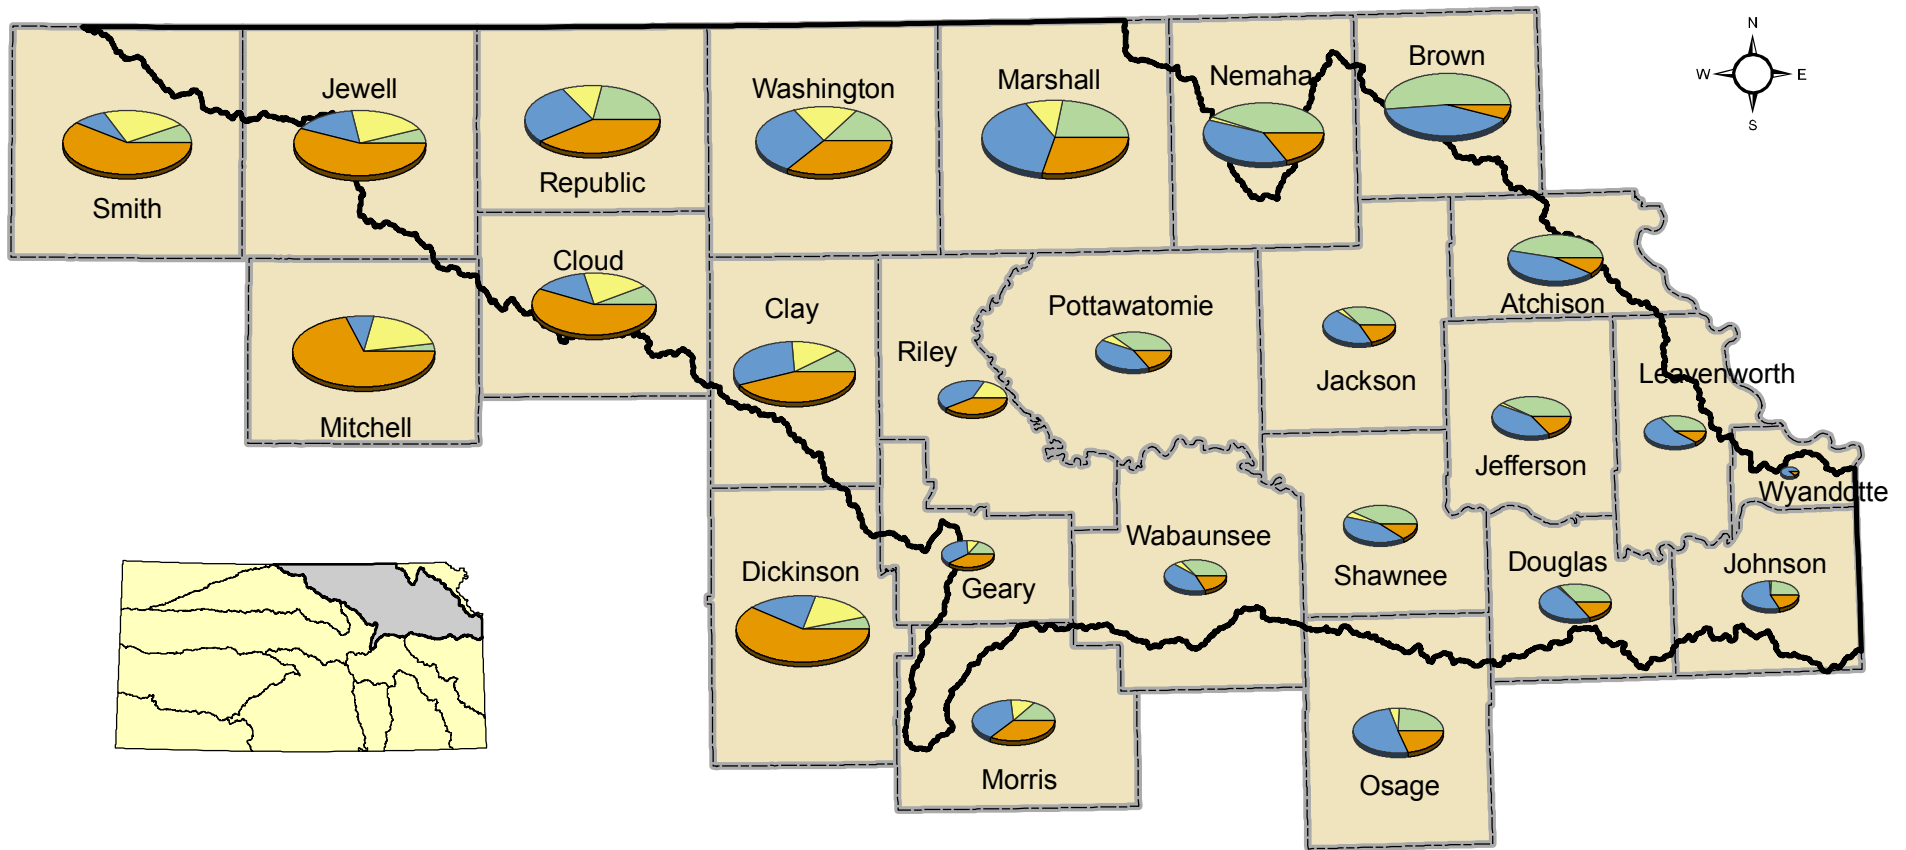

Kansas-Lower Republican Basin

2007 Harvested Crop Inventory by County

Data Sources: Kansas Agricultural Statistics
Prepared for Kansas Water Plan 2008