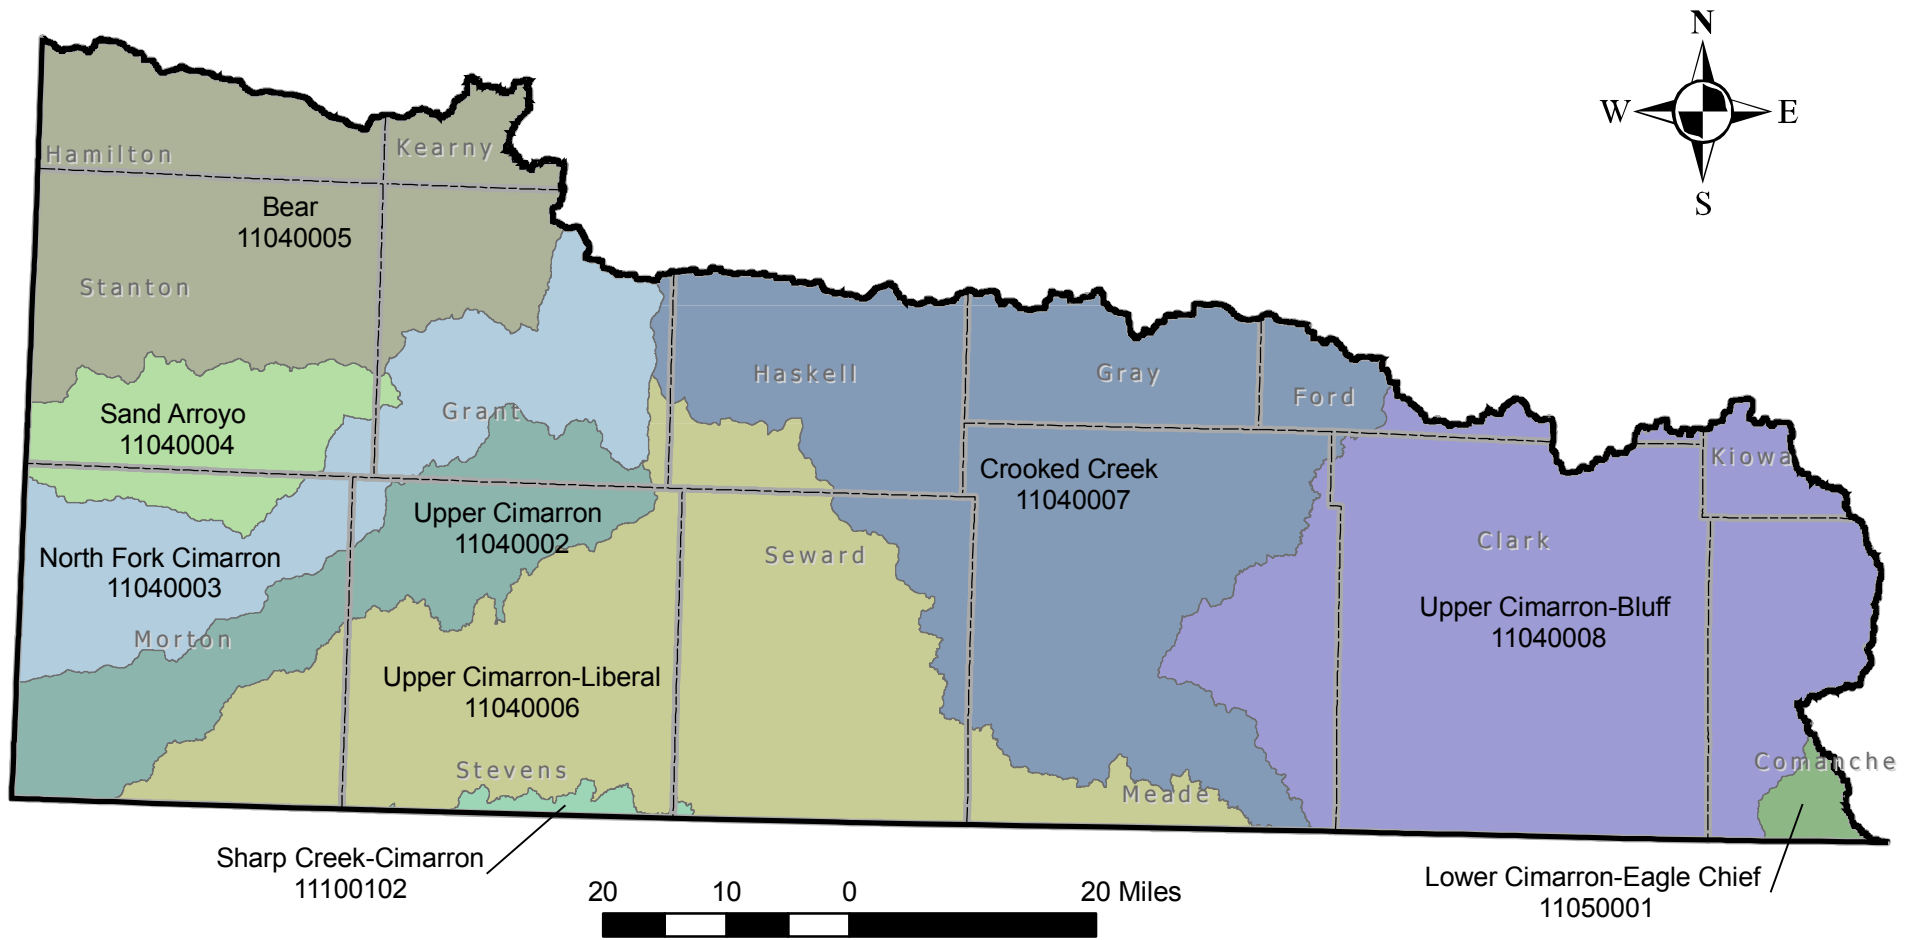

# Cimarron Basin

HUC-08 Subbasins

- |  |  |   |
|--|--|---|
|  Bear                       |  North Fork Cimarron  |  Upper Cimarron         |
|  Crooked Creek              |  Sand Arroyo          |  Upper Cimarron-Bluff   |
|  Lower Cimarron-Eagle Chief |  Sharp Creek-Cimarron |  Upper Cimarron-Liberal |