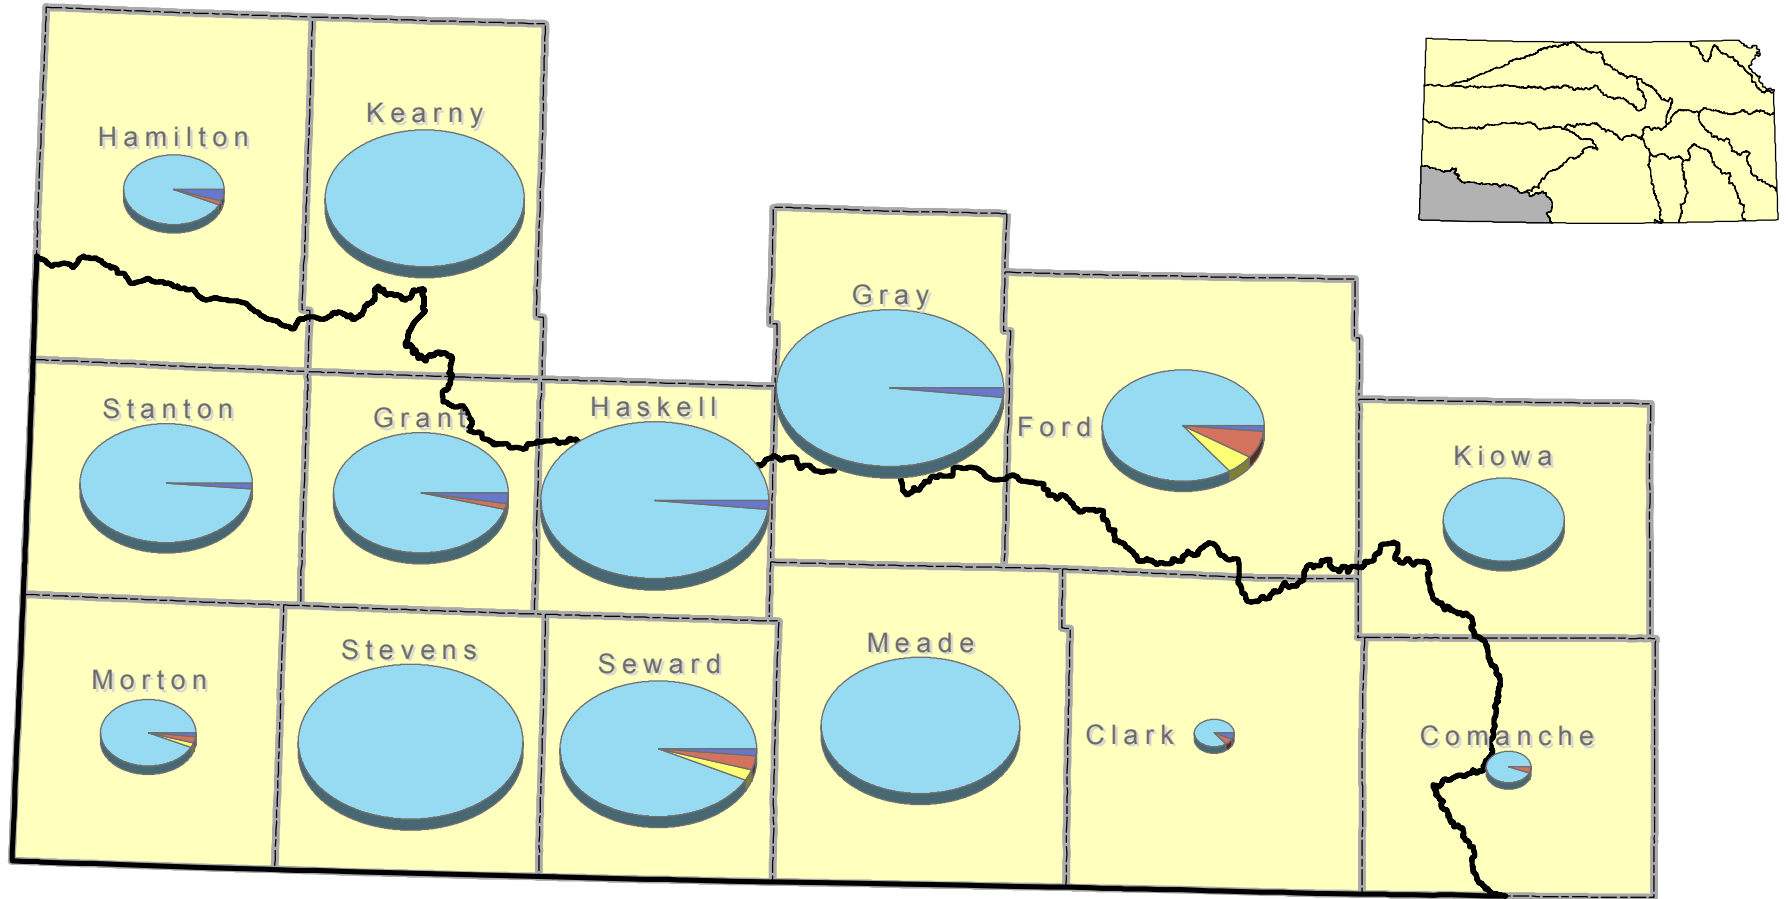

Cimarron Basin

2006 Water Use By County

Data Sources:
 Division of Water Resources, Water Use Program
 Kansas Water Office, Water Marketing Program

Kansas Water Office, May 2008

Water Use by Type of Use