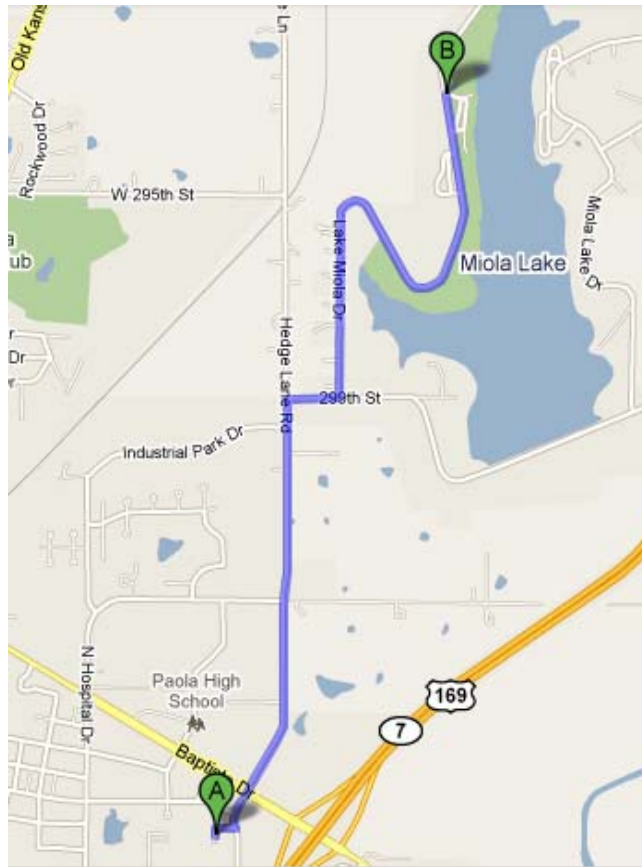

**A: Best Western Paola, 1600 E. Hedge Lane Court, Paola, KS 66071**

1. Head North on Hedge Lane Court towards Hedge Lane Road
2. Turn Left at Hedge Lane Road
3. Take the 1<sup>st</sup> left onto E Peoria Street
4. Take the 2<sup>nd</sup> left onto S Hospital Drive
5. Take the 1<sup>st</sup> right onto E Wea Street

**B: Fire Department Training Room, 202 E. Wea, Paola, KS (about 4 minutes)**

**A: Best Western Paola, 1600 Hedge Lane Court, Paola, KS 66071**

1. Head north on Hedge Lane Court toward Hedge Lane Road
2. Turn left at Hedge Lane Road
3. Turn right at 299<sup>th</sup> Street
4. Take the 1<sup>st</sup> left onto Lake Miola Drive

**B: Lake Miola, Lions Point Park, 299<sup>th</sup> West Lake Miola Drive, Paola, KS (about 7 minutes)**